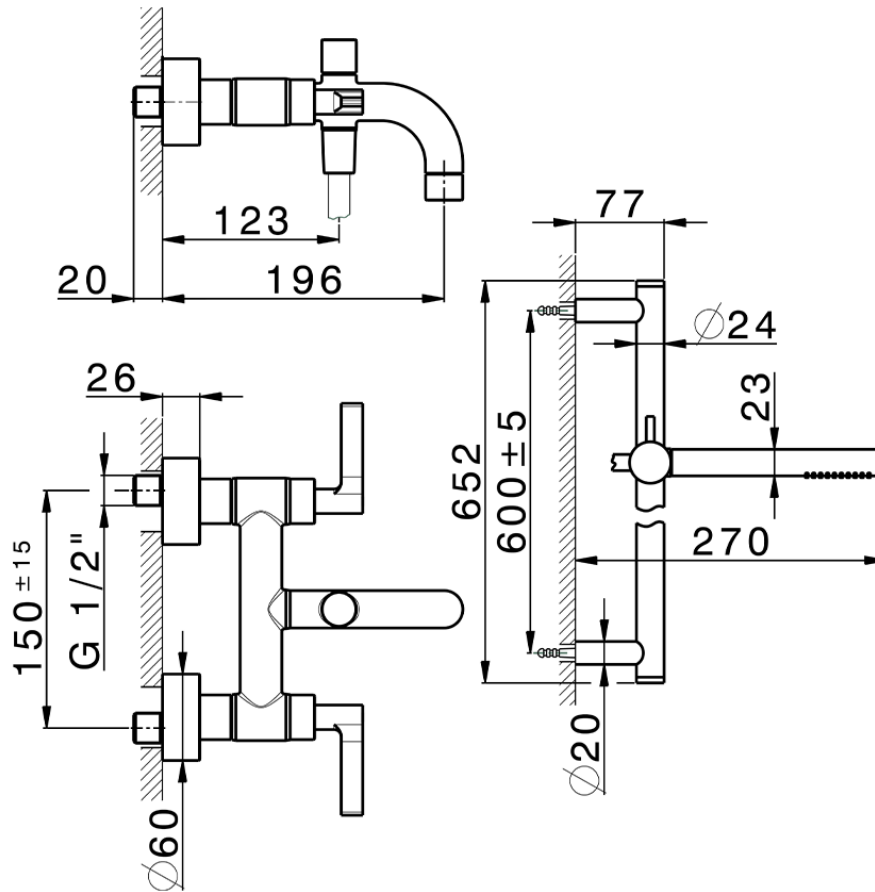

## Bath mixer, with full equipment GRACE\_GL000060

GL000060

<https://en.cisal.it/bath-mixer-with-full-equipment-grace-gl000060>

2026-05-19