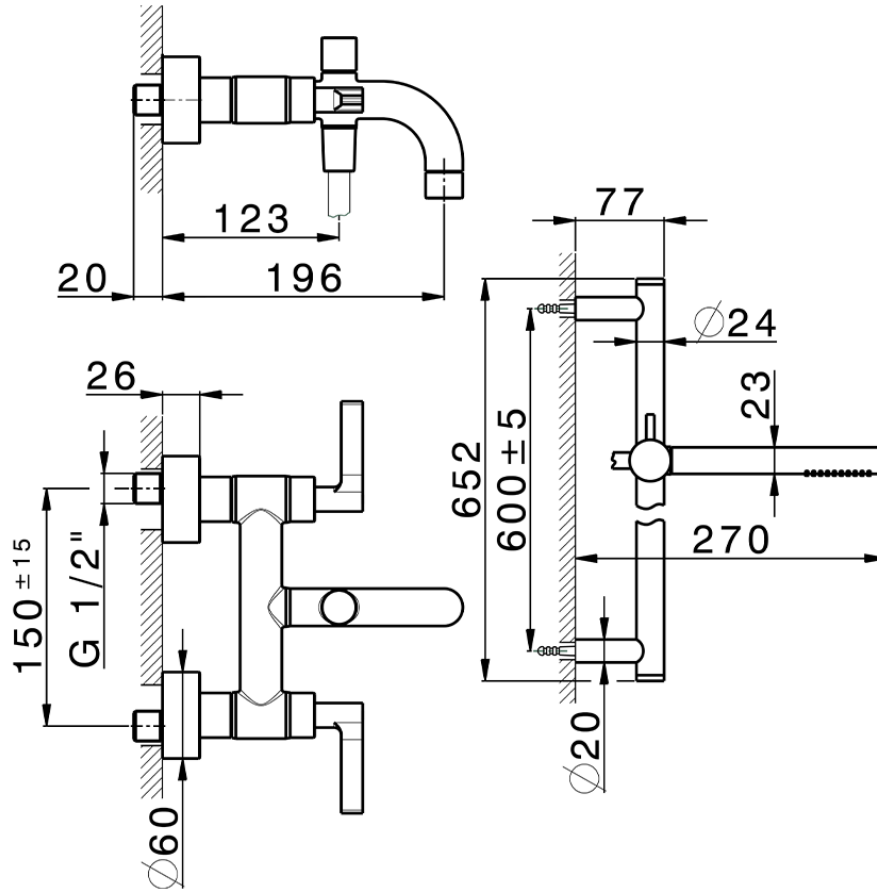

Bath mixer, with full equipment GRACE_GL000060

GL000060

<https://en.cisal.it/bath-mixer-with-full-equipment-grace-gl000060>

2026-06-14