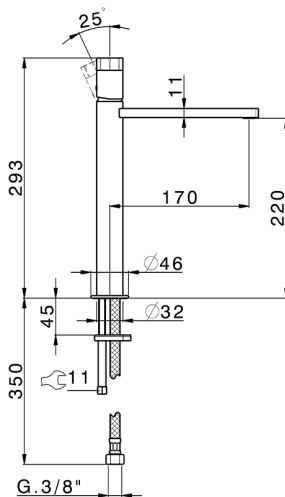

## Single lever tall washbasin mixer MARBLE X32\_X6003544

MODEL **X6003544**

Single lever tall washbasin mixer, without automatic pop up waste, G.3/8" Stainless Steel Flexible, with marble lever, Inox AISI 316L

AVAILABLE FINISHINGS

**5X** 5X Brushed Stainless Steel/Marquina Black Ma

CHARACTERISTICS

Cartridge Spare Parts **ZZ96550000**

**25 mm Cartridge**

## Single lever tall washbasin mixer MARBLE X32\_X6003544

X6003544

<https://en.cisal.it/single-lever-tall-washbasin-mixer-marble-x32-x6003544>

2026-05-17