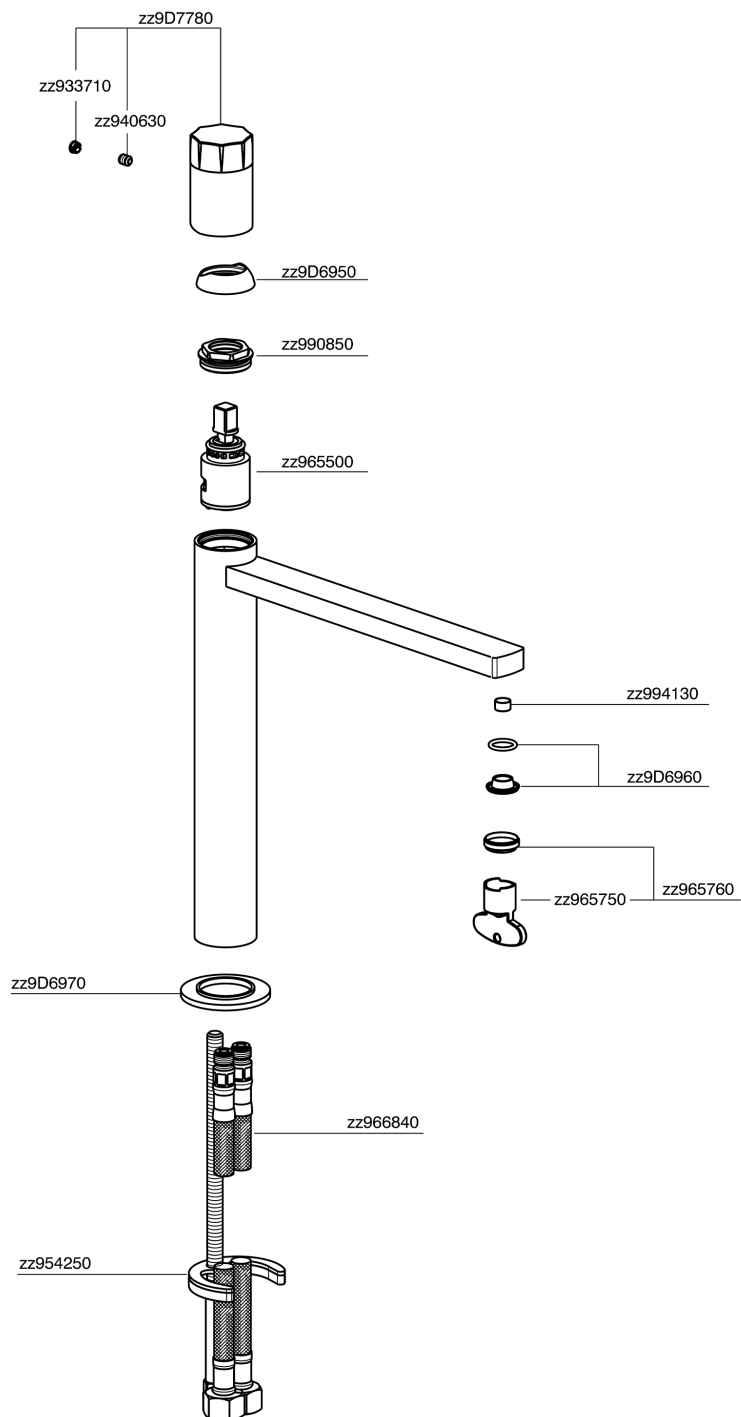

## Single lever tall washbasin mixer MARBLE X32\_X6003544

MODEL **X6003544**

Single lever tall washbasin mixer, without automatic pop up waste, G.3/8" Stainless Steel Flexible, with marble lever, Inox AISI 316L

AVAILABLE FINISHINGS

**5X** 5X Brushed Stainless Steel/Marquina Black Ma

CHARACTERISTICS

Cartridge Spare Parts **ZZ96550000**

**25 mm Cartridge**

## Single lever tall washbasin mixer MARBLE X32\_X6003544

X6003544

<https://en.cisal.it/single-lever-tall-washbasin-mixer-marble-x32-x6003544>

2026-04-26