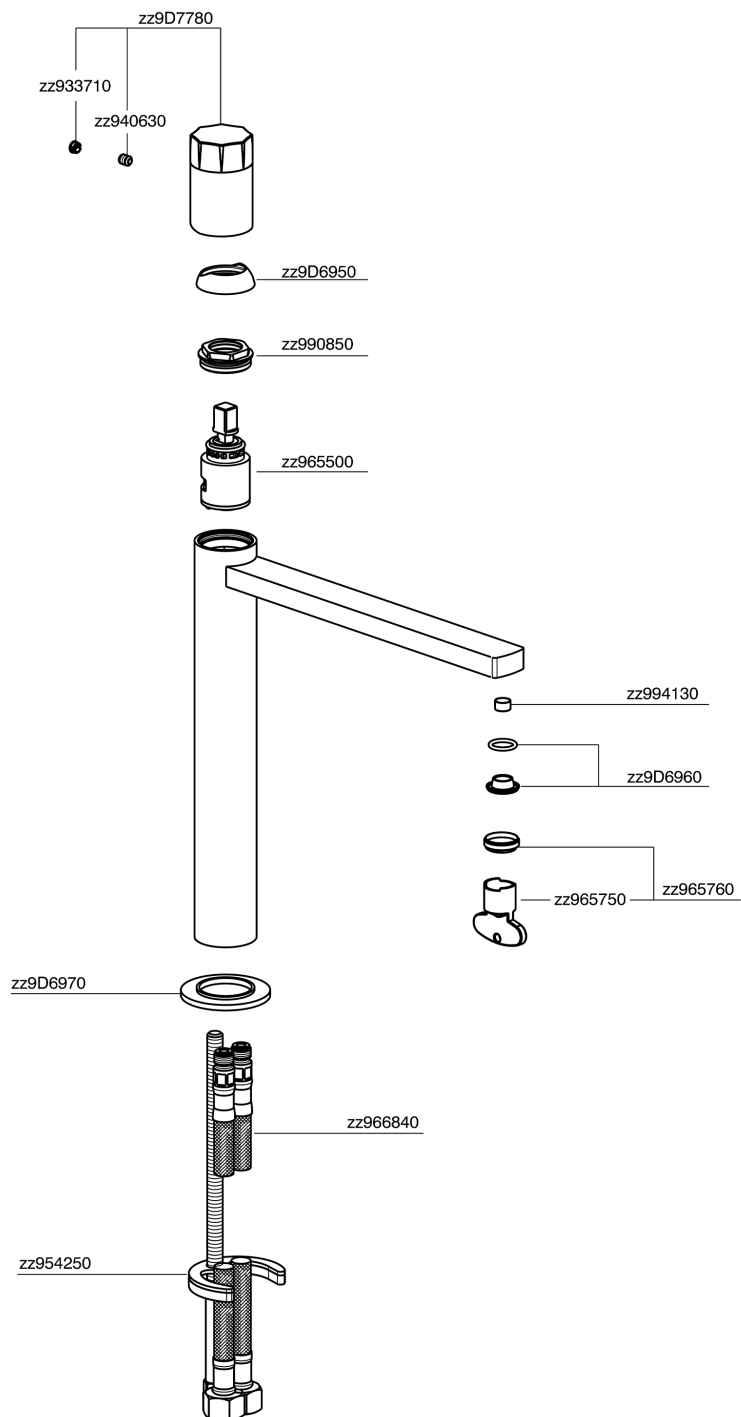

## Single lever tall washbasin mixer MARBLE X32\_X6003544

MODEL **X6003544**

Single lever tall washbasin mixer, without automatic pop up waste, G.3/8" Stainless Steel Flexible, with marble lever, Inox AISI 316L

AVAILABLE FINISHINGS

**5X** 5X Brushed Stainless Steel/Marquina Black Ma

CHARACTERISTICS

Cartridge Spare Parts **ZZ96550000**

**25 mm Cartridge**

## Single lever tall washbasin mixer MARBLE X32\_X6003544

X6003544

<https://en.cisal.it/single-lever-tall-washbasin-mixer-marble-x32-x6003544>

2026-05-17