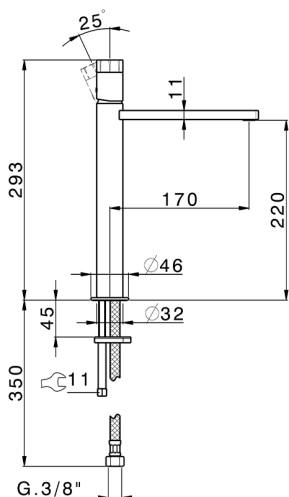

## Single lever tall washbasin mixer MARBLE X32\_X6003544

MODEL **X6003544**

Single lever tall washbasin mixer, without automatic pop up waste, G.3/8" Stainless Steel Flexible, with marble lever, Inox AISI 316L

AVAILABLE FINISHINGS

**5X** 5X Brushed Stainless Steel/Marquina Black Ma

CHARACTERISTICS

Cartridge Spare Parts **ZZ96550000**

**25 mm Cartridge**

## Single lever tall washbasin mixer MARBLE X32\_X6003544

X6003544

<https://en.cisal.it/single-lever-tall-washbasin-mixer-marble-x32-x6003544>

2026-04-26