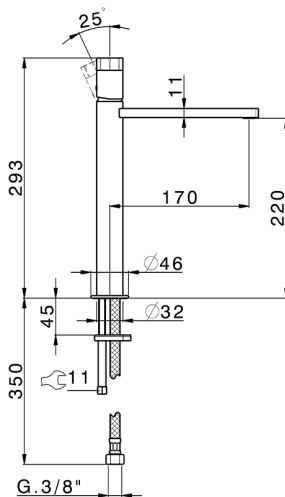

Single lever tall washbasin mixer MARBLE X32_X6003544

MODEL **X6003544**

Single lever tall washbasin mixer, without automatic pop up waste, G.3/8" Stainless Steel Flexible, with marble lever, Inox AISI 316L

AVAILABLE FINISHINGS

5X 5X Brushed Stainless Steel/Marquina Black Ma

CHARACTERISTICS

Cartridge Spare Parts **ZZ96550000**

25 mm Cartridge

Single lever tall washbasin mixer MARBLE X32_X6003544

X6003544

<https://en.cisal.it/single-lever-tall-washbasin-mixer-marble-x32-x6003544>