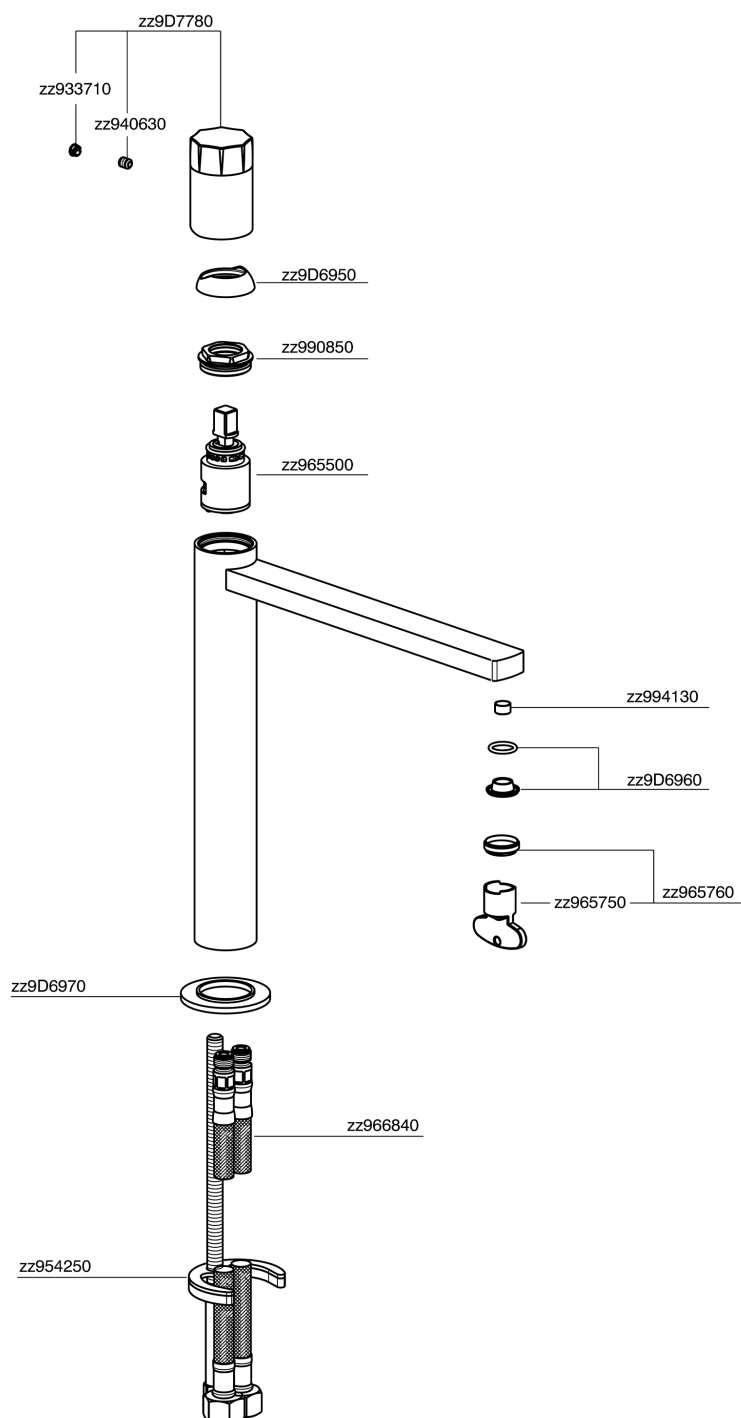

Single lever tall washbasin mixer MARBLE X32_X6003544

MODEL **X6003544**

Single lever tall washbasin mixer, without automatic pop up waste, G.3/8" Stainless Steel Flexible, with marble lever, Inox AISI 316L

AVAILABLE FINISHINGS

5X 5X Brushed Stainless Steel/Marquina Black Ma

CHARACTERISTICS

Cartridge Spare Parts **ZZ96550000**

25 mm Cartridge

Single lever tall washbasin mixer MARBLE X32_X6003544

X6003544

<https://en.cisal.it/single-lever-tall-washbasin-mixer-marble-x32-x6003544>