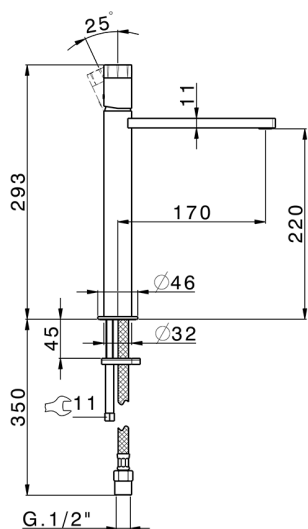

## Single lever tall washbasin mixer MARBLE X32\_X6003544

MODEL **X6003544**

Single lever tall washbasin mixer, without automatic pop up waste, G. 3/8" Stainless Steel Flexible, with marble lever, Inox AISI 316L

AVAILABLE FINISHINGS

**5X** 5X Brushed Stainless Steel/Marquina Black Ma

CHARACTERISTICS

Cartridge Spare Parts **ZZ96550000**

**25 mm Cartridge**

## Single lever tall washbasin mixer MARBLE X32\_X6003544

X6003544

<https://en.cisal.it/single-lever-tall-washbasin-mixer-marble-x32-x6003544>

2026-06-14