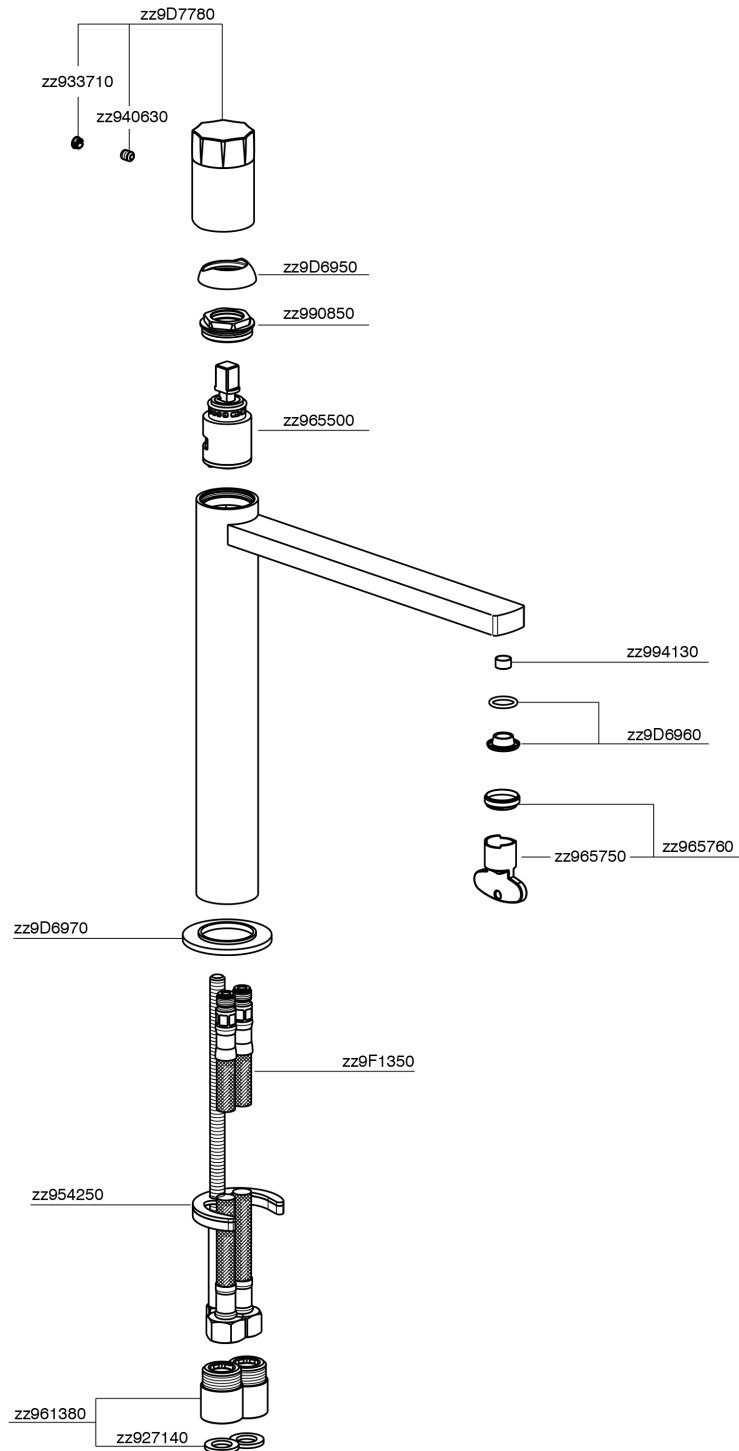

## Single lever tall washbasin mixer MARBLE X32\_X6003544

MODEL **X6003544**

Single lever tall washbasin mixer, without automatic pop up waste, G. 3/8" Stainless Steel Flexible, with marble lever, Inox AISI 316L

AVAILABLE FINISHINGS

**5X** 5X Brushed Stainless Steel/Marquina Black Ma

CHARACTERISTICS

Cartridge Spare Parts **ZZ96550000**

**25 mm Cartridge**

## Single lever tall washbasin mixer MARBLE X32\_X6003544

X6003544

<https://en.cisal.it/single-lever-tall-washbasin-mixer-marble-x32-x6003544>

2026-06-14