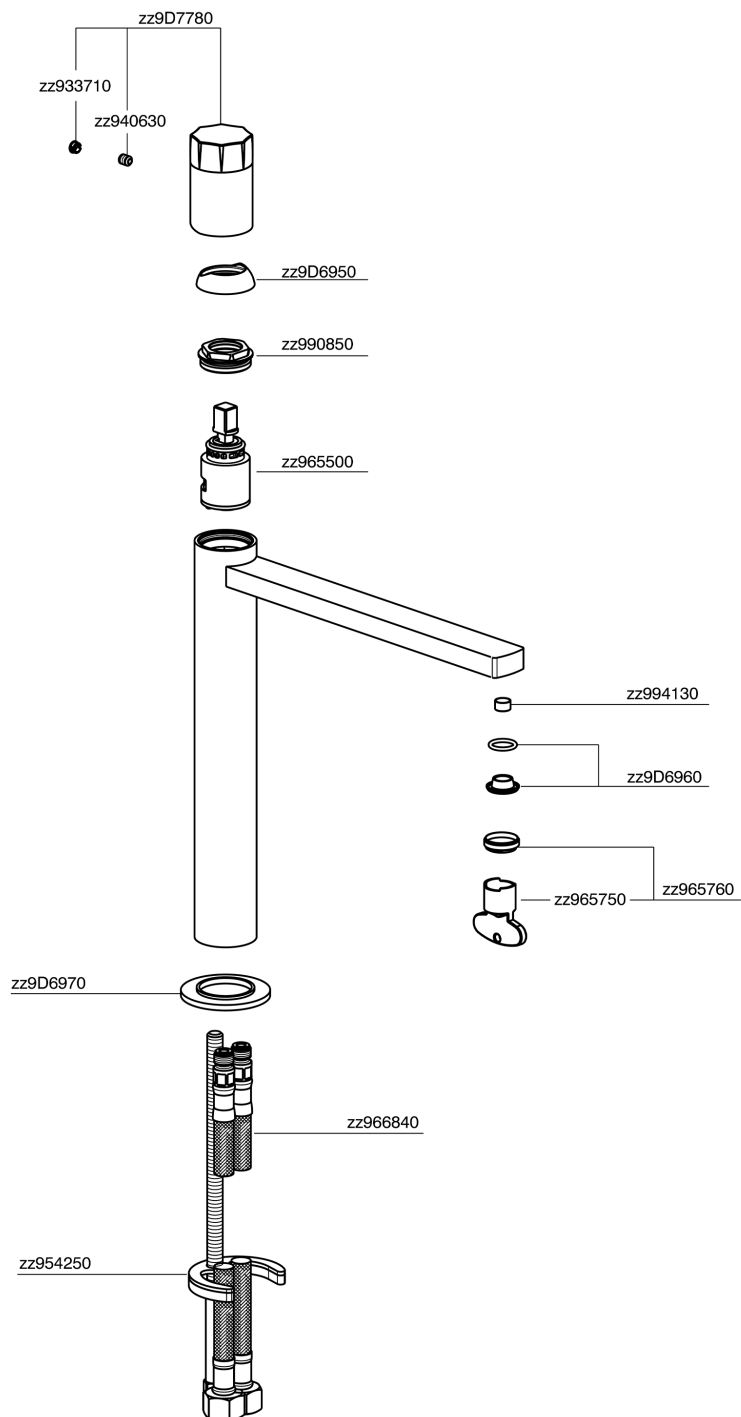

Single lever tall washbasin mixer MARBLE X32_X6003544

X6003544

<https://en.cisal.it/single-lever-tall-washbasin-mixer-marble-x32-x6003544>

2026-05-17