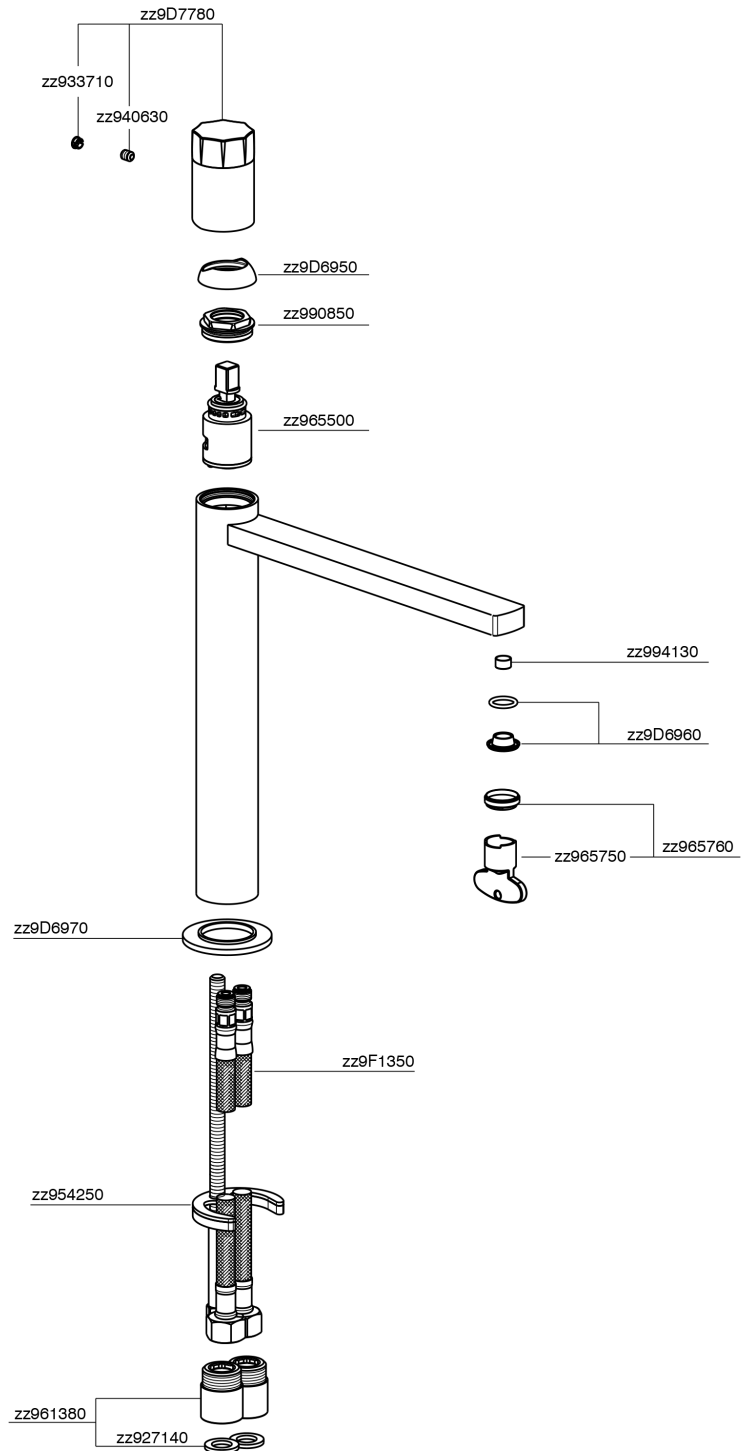

Single lever tall washbasin mixer MARBLE X32_X6003544

X6003544

<https://en.cisal.it/single-lever-tall-washbasin-mixer-marble-x32-x6003544>

2026-06-14