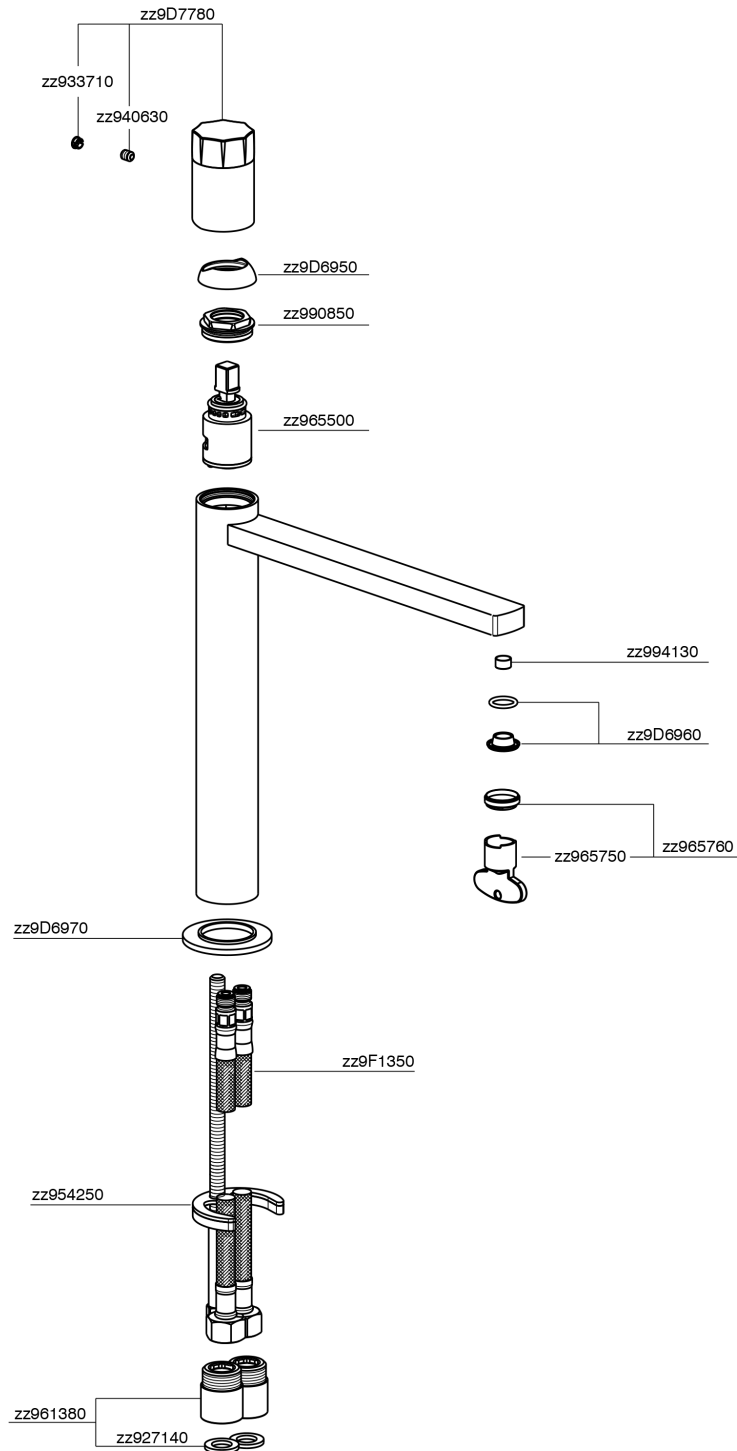

Single lever tall washbasin mixer MARBLE X32_X6003544

X6003544

<https://en.cisal.it/single-lever-tall-washbasin-mixer-marble-x32-x6003544>

2026-06-14