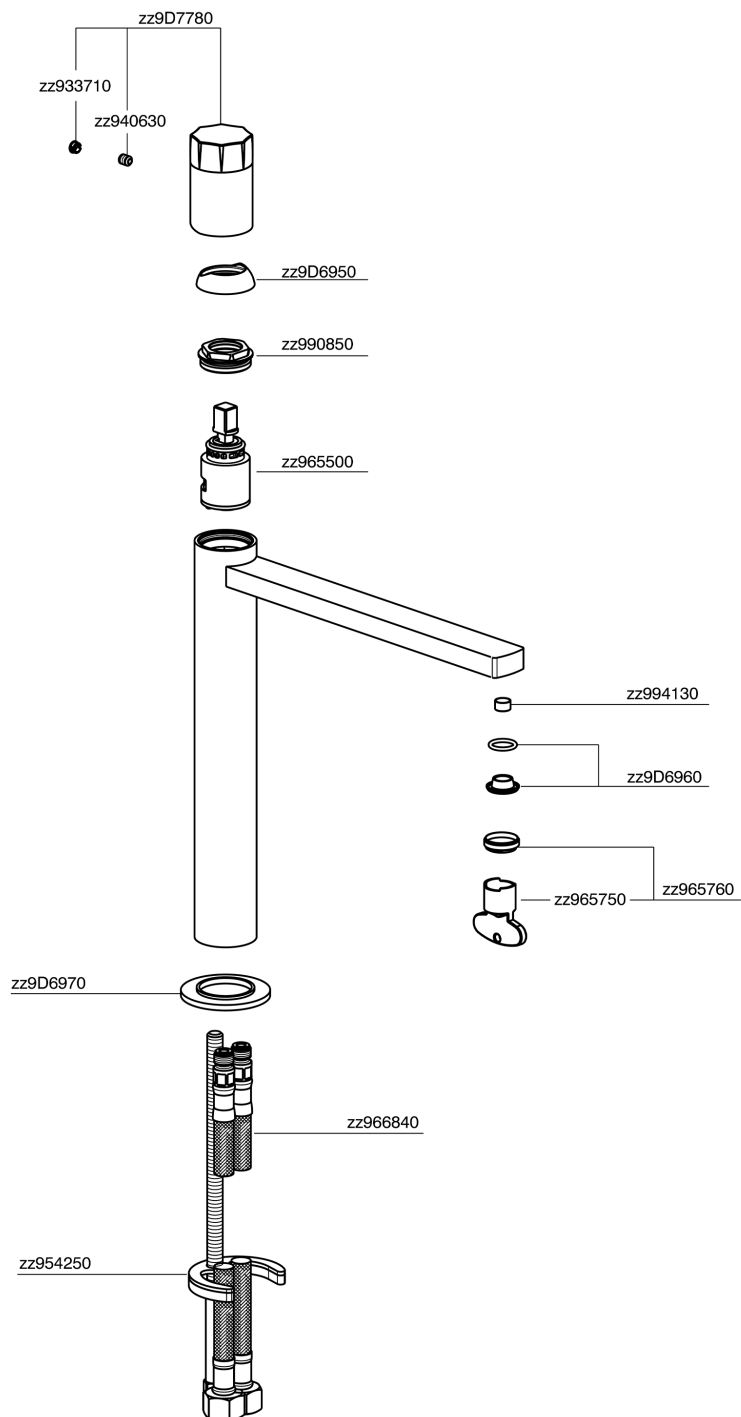

Single lever tall washbasin mixer MARBLE X32_X6003544

X6003544

<https://en.cisal.it/single-lever-tall-washbasin-mixer-marble-x32-x6003544>

2026-04-26