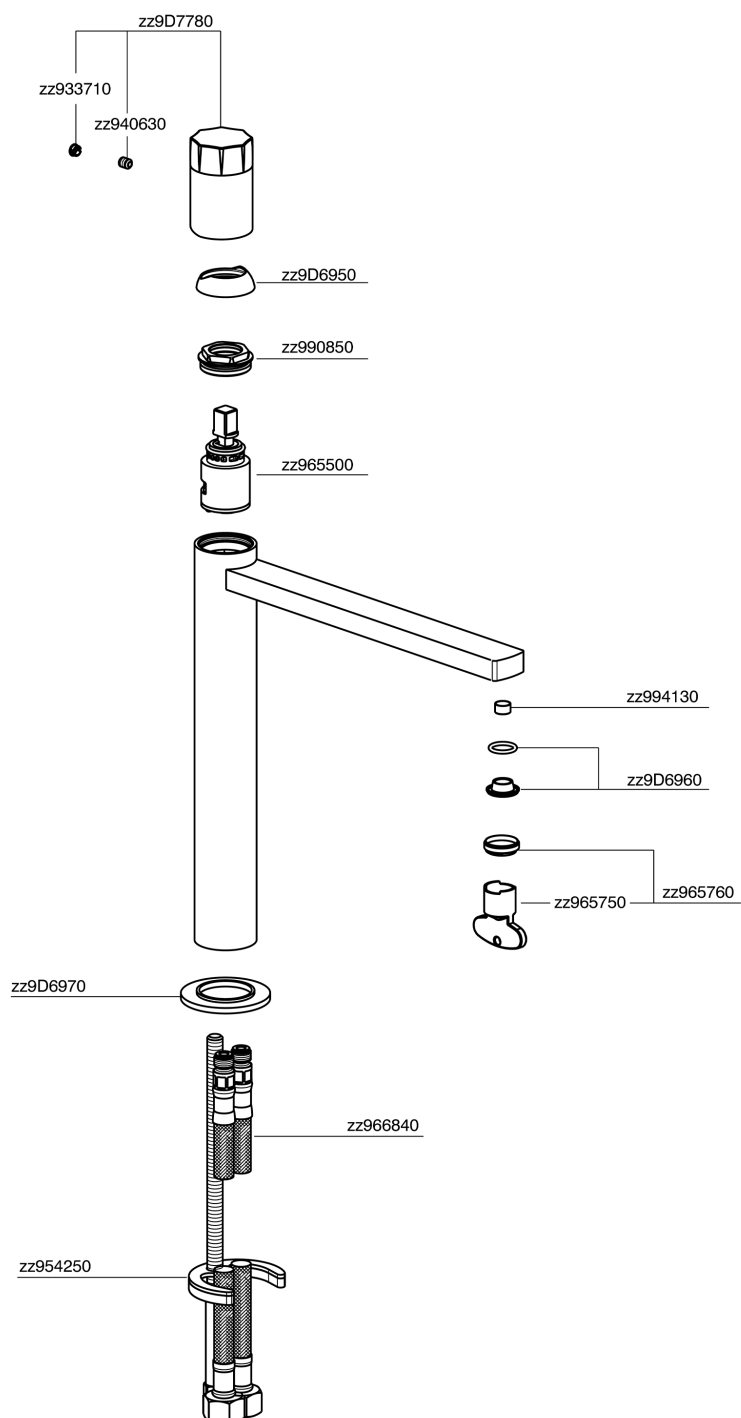

Single lever tall washbasin mixer MARBLE X32_X6003544

X6003544

<https://en.cisal.it/single-lever-tall-washbasin-mixer-marble-x32-x6003544>

2026-04-06