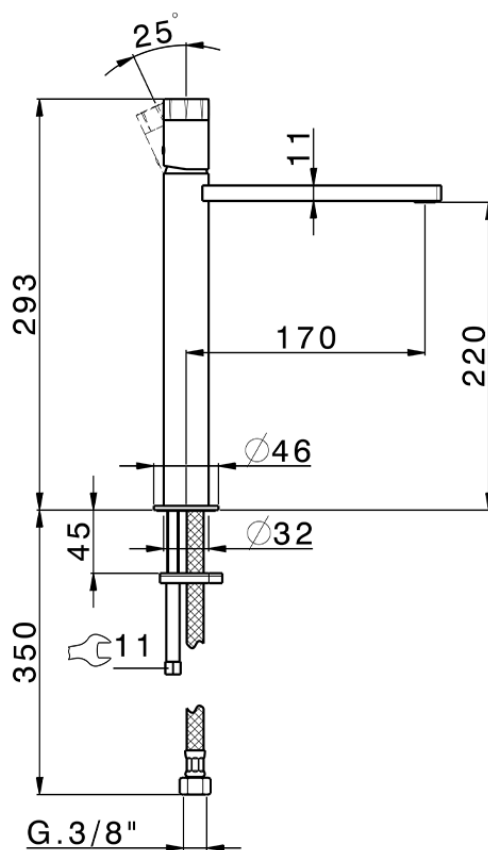

Single lever tall washbasin mixer MARBLE X32_X6003544

X6003544

<https://en.cisal.it/single-lever-tall-washbasin-mixer-marble-x32-x6003544>

2026-04-06