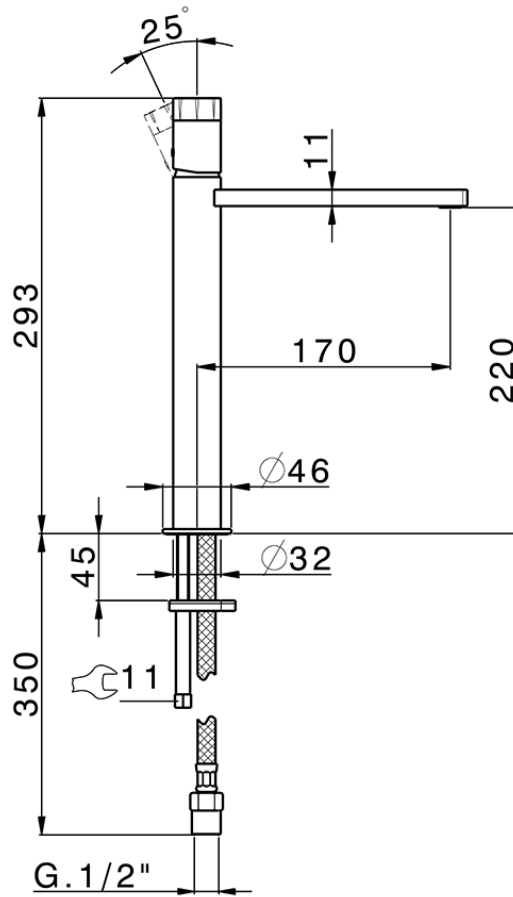

Single lever tall washbasin mixer MARBLE X32_X6003544

X6003544

<https://en.cisal.it/single-lever-tall-washbasin-mixer-marble-x32-x6003544>

2026-06-14