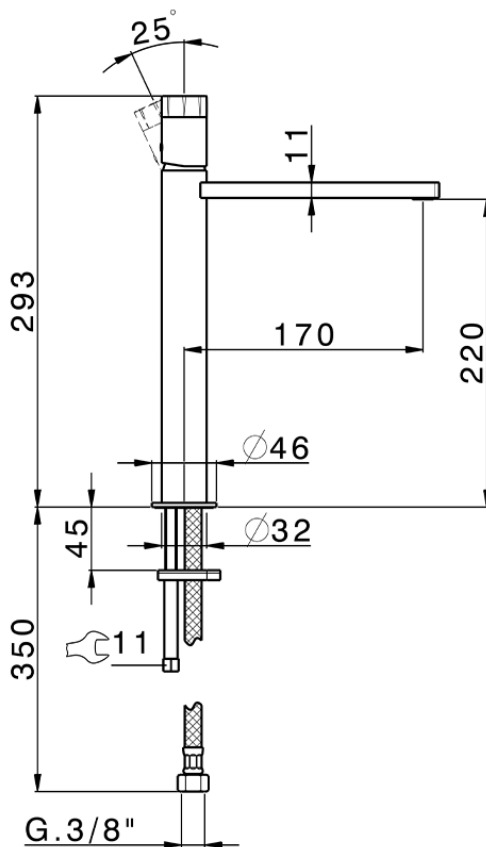

Single lever tall washbasin mixer MARBLE X32_X6003544

X6003544

<https://en.cisal.it/single-lever-tall-washbasin-mixer-marble-x32-x6003544>

2026-05-17