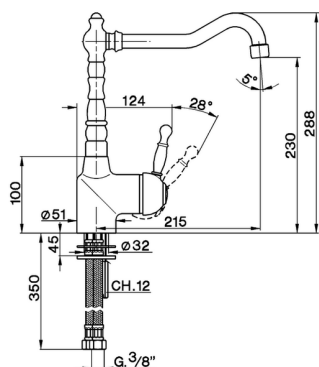

## Single lever sink mixer KITCHEN\_AY002530

MODEL **AY002530**

Single lever sink mixer, swivel spout, G.3/8" stainless steel flexible hoses

### CHARACTERISTICS

Cartridge Spare Parts **ZZ92909000**

**43 mm Cartridge**