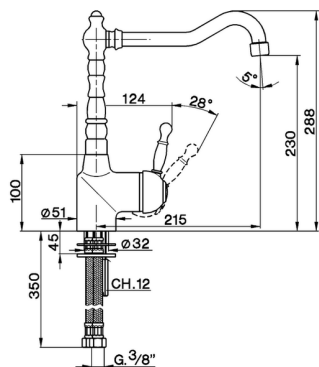

Single lever sink mixer KITCHEN_AY002530

MODEL **AY002530**

Single lever sink mixer, swivel spout, G.3/8" stainless steel flexible hoses

AVAILABLE FINISHINGS

-  **21** 21 Chrome
-  **26** 26 Old Copper
-  **27** 27 Old Bronze
-  **2A** 2A Satin Brushed Nickel

CHARACTERISTICS

Cartridge Spare Parts **ZZ92909000**

43 mm Cartridge