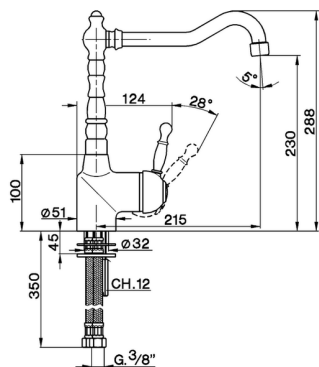

## Single lever sink mixer KITCHEN\_AY002530

MODEL **AY002530**

Single lever sink mixer, swivel spout, G.3/8" stainless steel flexible hoses

### CHARACTERISTICS

Cartridge Spare Parts **ZZ92909000**

**43 mm Cartridge**