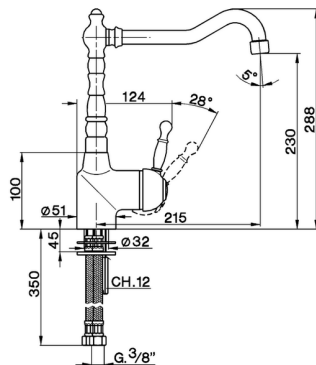

Single lever sink mixer KITCHEN_AY002530

MODEL **AY002530**

Single lever sink mixer, swivel spout, G.3/8" stainless steel flexible hoses

AVAILABLE FINISHINGS

-  **21** 21 Chrome
-  **26** 26 Old Copper
-  **27** 27 Old Bronze
-  **2A** 2A Satin Brushed Nickel

CHARACTERISTICS

Cartridge Spare Parts **ZZ92909000**

43 mm Cartridge