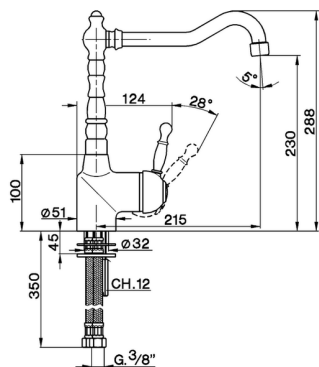

Single lever sink mixer KITCHEN_AY002530

MODEL **AY002530**

Single lever sink mixer, swivel spout, G.3/8" stainless steel flexible hoses

AVAILABLE FINISHINGS

-  **21** 21 Chrome
-  **26** 26 Old Copper
-  **27** 27 Old Bronze
-  **2A** 2A Satin Brushed Nickel

CHARACTERISTICS

Cartridge Spare Parts **ZZ92909000**

43 mm Cartridge

Single lever sink mixer KITCHEN_AY002530

cisal

AY 00253

- Monocomando livello
- Single lever sink mixer
- Einhand-Spültischbatterie
- Mitigeur évier