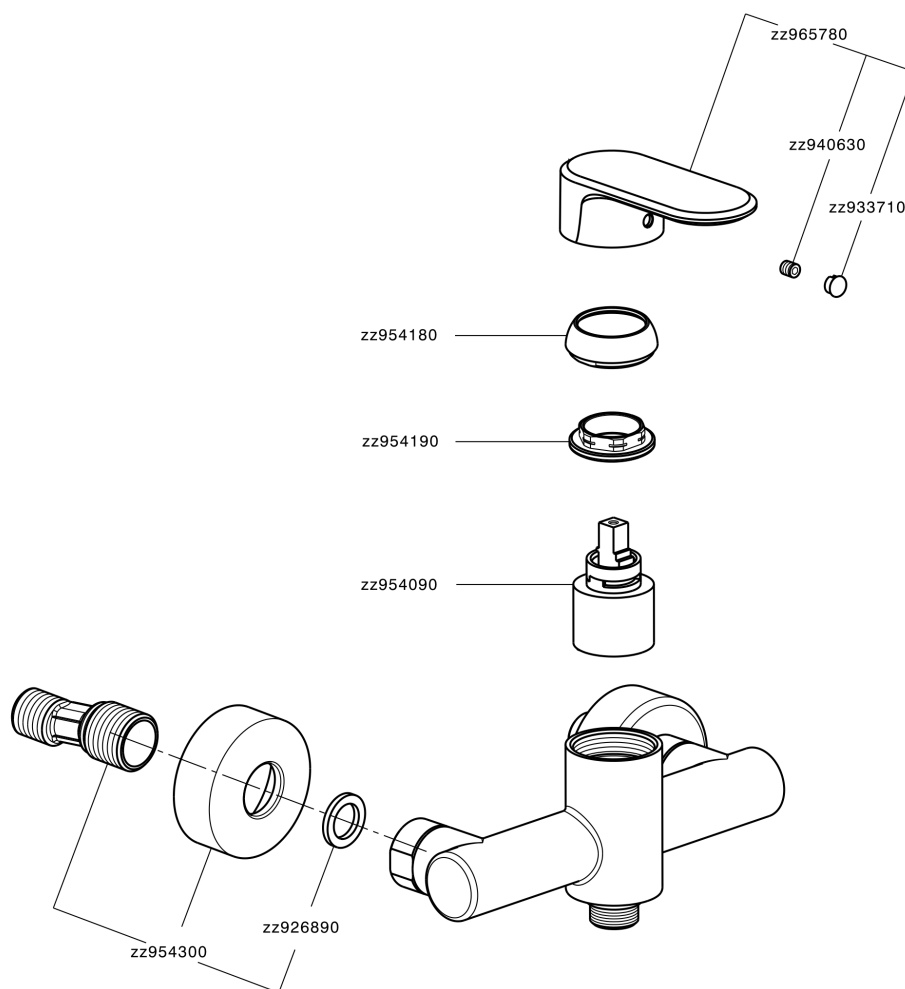

Single lever shower mixer LINEAVIVA_LV000440

MODEL **LV000440**

Single lever shower mixer, without shower set, 1/2" M flexible connection

AVAILABLE FINISHINGS

-  **21** 21 Chrome
-  **2B** 2B Polished Nickel
-  **2F** 2F Brushed Nickel
-  **40** 40 Matt Black
-  **4Q** 4Q Matt White

CHARACTERISTICS

Cartridge Spare Parts **ZZ95409000**

35 mm Cartridge

EcoStop

EcoStop feature limits water flow to approximately 50% of maximum output with one point of resistance on setting. Push slightly past the middle stop only when full water output is required. This will save water up to 50%.

Single lever shower mixer LINEAVIVA_LV000440

LV000440

<https://en.cisal.it/single-lever-shower-mixer-lineaviva-lv000440>

2026-04-05