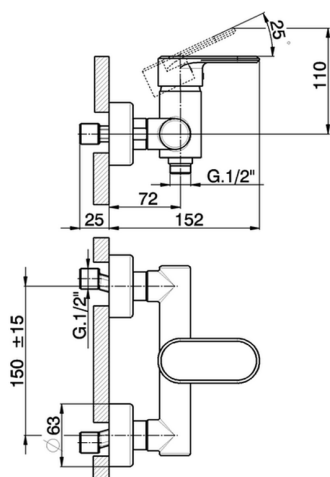

Single lever shower mixer LINEAVIVA_LV000440

MODEL **LV000440**

Single lever shower mixer, without shower set, 1/2" M flexible connection

AVAILABLE FINISHINGS

-  **21** 21 Chrome
-  **2B** 2B Polished Nickel
-  **2F** 2F Brushed Nickel
-  **40** 40 Matt Black
-  **4Q** 4Q Matt White

CHARACTERISTICS

Cartridge Spare Parts **ZZ95409000**

35 mm Cartridge

EcoStop

EcoStop feature limits water flow to approximately 50% of maximum output with one point of resistance on setting. Push slightly past the middle stop only when full water output is required. This will save water up to 50%.

Single lever shower mixer LINEAVIVA_LV000440

LV000440

<https://en.cisal.it/single-lever-shower-mixer-lineaviva-lv000440>

2026-04-05