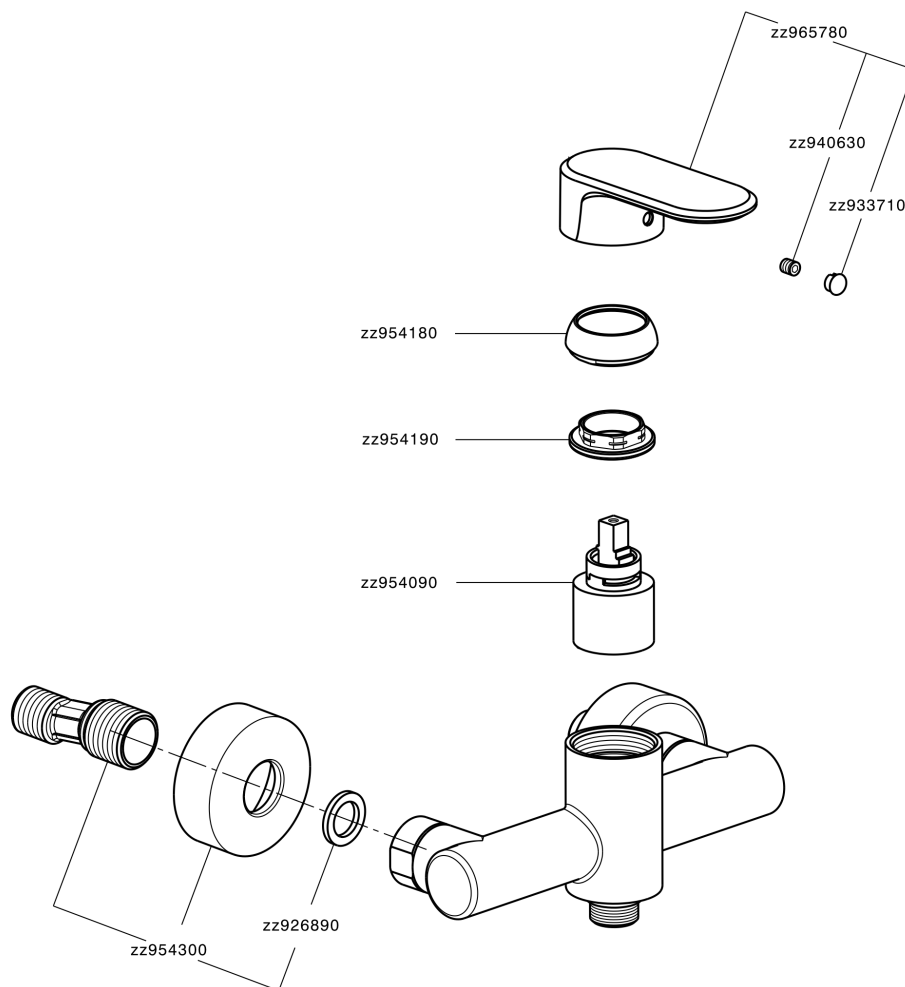

Single lever shower mixer LINEAVIVA_LV000440

LV000440

<https://en.cisal.it/single-lever-shower-mixer-lineaviva-lv000440>

2026-06-25