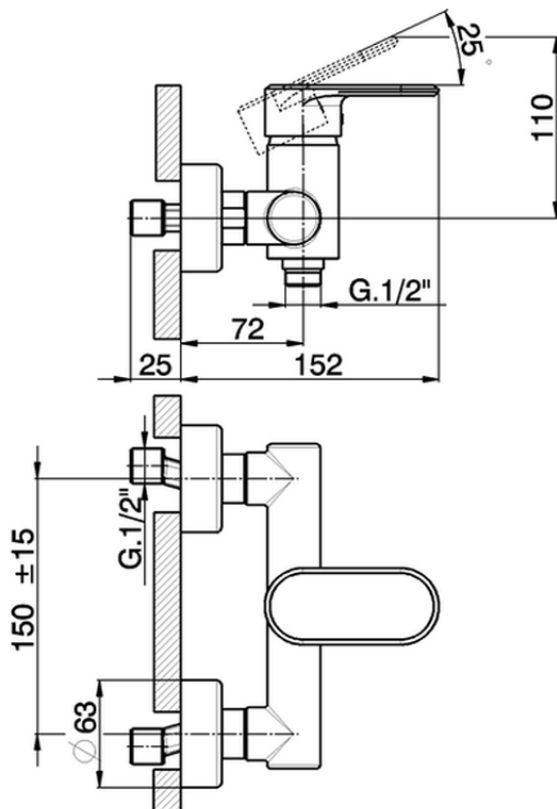

## Single lever shower mixer LINEAVIVA\_LV000440

LV000440

<https://en.cisal.it/single-lever-shower-mixer-lineaviva-lv000440>

2026-04-30