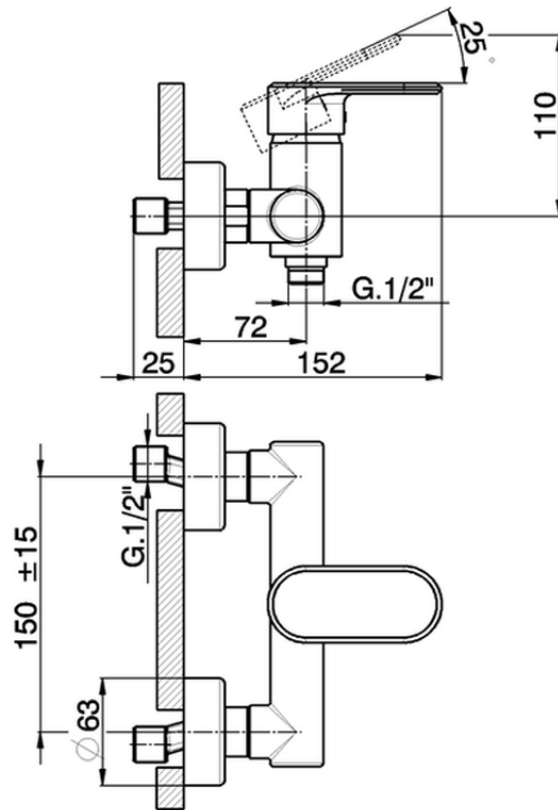

Single lever shower mixer LINEAVIVA_LV000440

LV000440

<https://en.cisal.it/single-lever-shower-mixer-lineaviva-lv000440>

2026-06-05