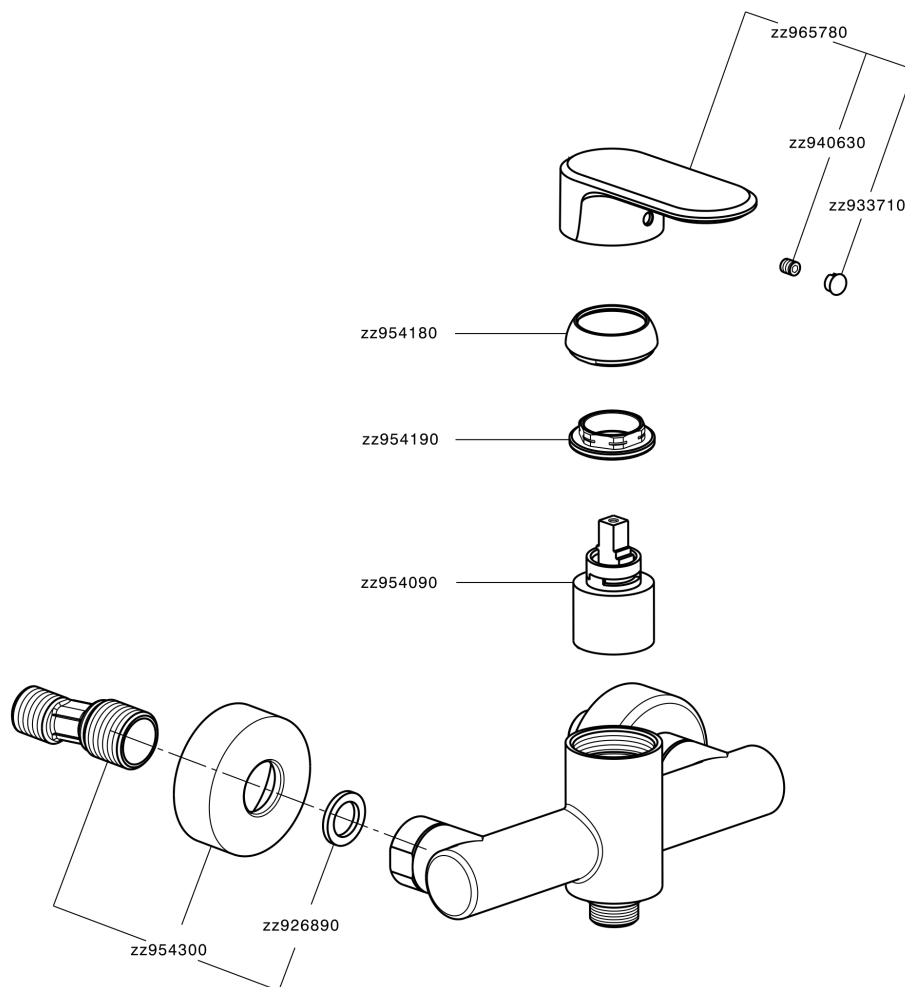

Single lever shower mixer LINEAVIVA_LV000440

MODEL **LV000440**

Single lever shower mixer, without shower set, 1/2" M flexible connection

AVAILABLE FINISHINGS

-  **21** 21 Chrome
-  **2B** 2B Polished Nickel
-  **2F** 2F Brushed Nickel
-  **40** 40 Matt Black
-  **4Q** 4Q Matt White

CHARACTERISTICS

Cartridge Spare Parts **ZZ95409000**

35 mm Cartridge

EcoStop

EcoStop feature limits water flow to approximately 50% of maximum output with one point of resistance on setting. Push slightly past the middle stop only when full water output is required. This will save water up to 50%.

Single lever shower mixer LINEAVIVA_LV000440

LV000440

<https://en.cisal.it/single-lever-shower-mixer-lineaviva-lv000440>

2026-06-05