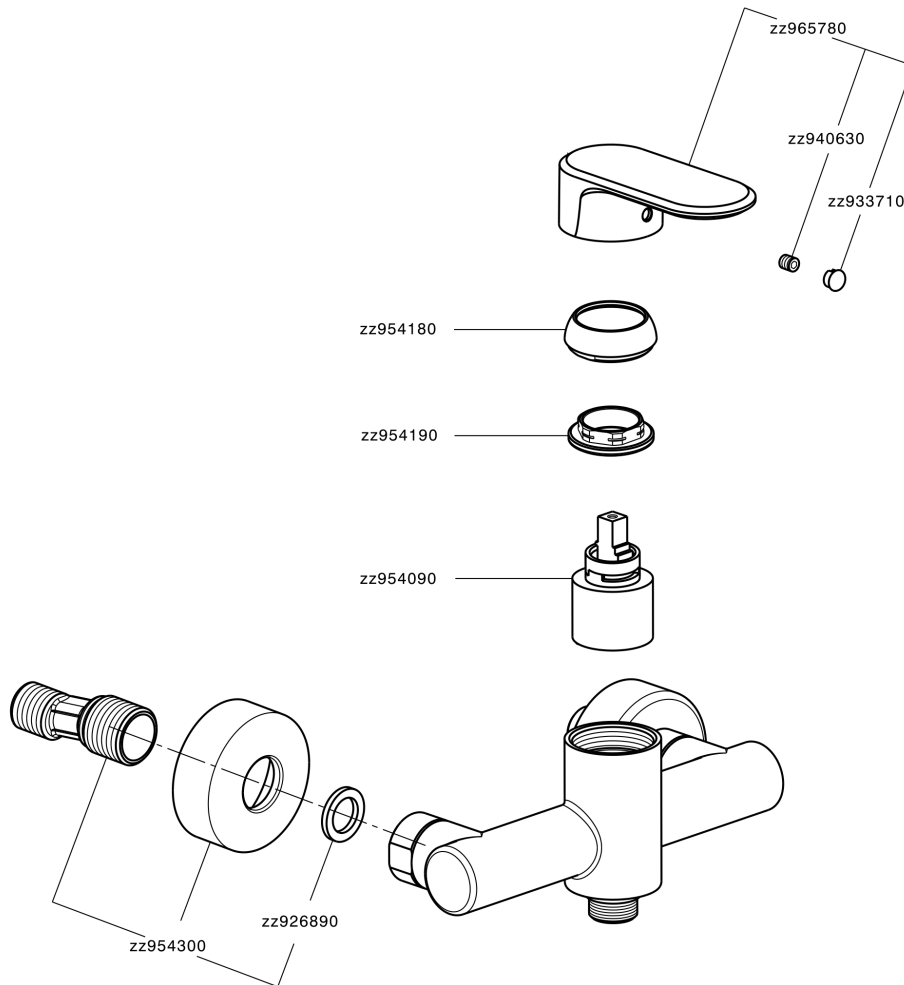

Single lever shower mixer LINEAVIVA_LV000440

MODEL **LV000440**

Single lever shower mixer, without shower set, 1/2" M flexible connection

AVAILABLE FINISHINGS

-  **21** 21 Chrome
-  **2B** 2B Polished Nickel
-  **2F** 2F Brushed Nickel
-  **40** 40 Matt Black
-  **4Q** 4Q Matt White

CHARACTERISTICS

Cartridge Spare Parts **ZZ95409000**

35 mm Cartridge

EcoStop

EcoStop feature limits water flow to approximately 50% of maximum output with one point of resistance on setting. Push slightly past the middle stop only when full water output is required. This will save water up to 50%.

Single lever shower mixer LINEAVIVA_LV000440

LV000440

<https://en.cisal.it/single-lever-shower-mixer-lineaviva-lv000440>

2026-05-04