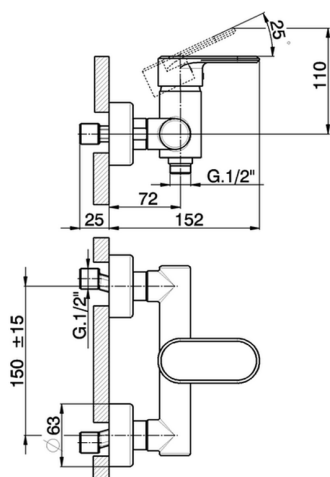

Single lever shower mixer LINEAVIVA_LV000440

MODEL **LV000440**

Single lever shower mixer, without shower set, 1/2" M flexible connection

AVAILABLE FINISHINGS

-  **21** 21 Chrome
-  **2B** 2B Polished Nickel
-  **2F** 2F Brushed Nickel
-  **40** 40 Matt Black
-  **4Q** 4Q Matt White

CHARACTERISTICS

Cartridge Spare Parts **ZZ95409000**

35 mm Cartridge

EcoStop

EcoStop feature limits water flow to approximately 50% of maximum output with one point of resistance on setting. Push slightly past the middle stop only when full water output is required. This will save water up to 50%.

Single lever shower mixer LINEAVIVA_LV000440

LV000440

<https://en.cisal.it/single-lever-shower-mixer-lineaviva-lv000440>

2026-06-05