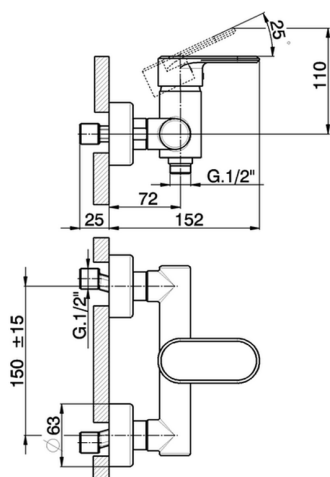

Single lever shower mixer LINEAVIVA_LV000440

MODEL **LV000440**

Single lever shower mixer, without shower set, 1/2" M flexible connection

AVAILABLE FINISHINGS

-  **21** 21 Chrome
-  **2B** 2B Polished Nickel
-  **2F** 2F Brushed Nickel
-  **40** 40 Matt Black
-  **4Q** 4Q Matt White

CHARACTERISTICS

Cartridge Spare Parts **ZZ95409000**

35 mm Cartridge

EcoStop

EcoStop feature limits water flow to approximately 50% of maximum output with one point of resistance on setting. Push slightly past the middle stop only when full water output is required. This will save water up to 50%.

Single lever shower mixer LINEAVIVA_LV000440

LV000440

<https://en.cisal.it/single-lever-shower-mixer-lineaviva-lv000440>

2026-05-04