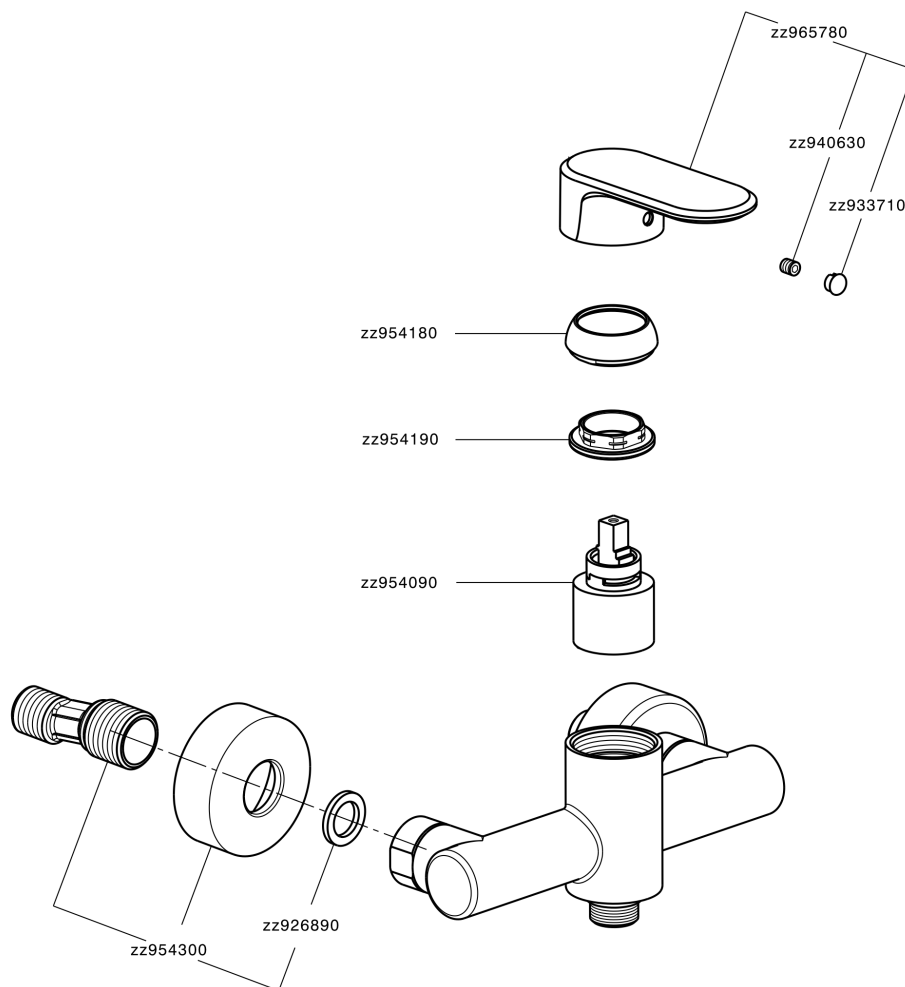

Single lever shower mixer LINEAVIVA_LV000440

LV000440

<https://en.cisal.it/single-lever-shower-mixer-lineaviva-lv000440>

2026-06-05