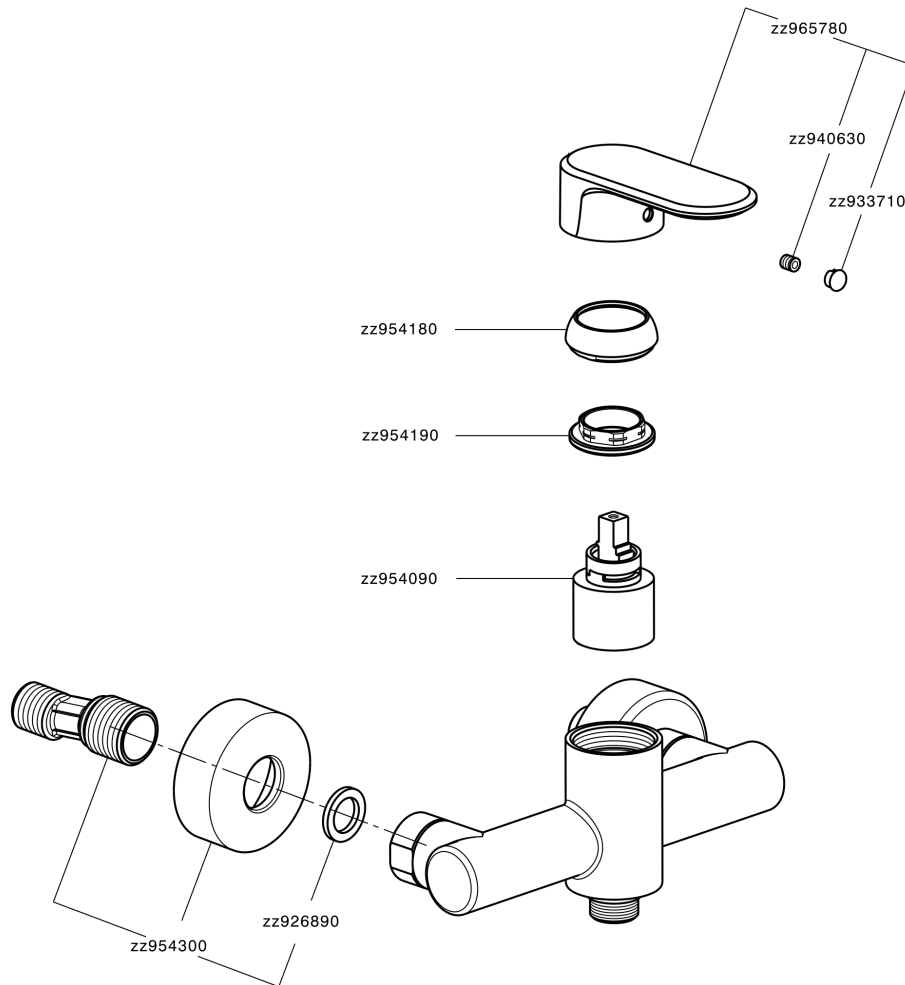

Single lever shower mixer LINEAVIVA_LV000440

LV000440

<https://en.cisal.it/single-lever-shower-mixer-lineaviva-lv000440>

2026-04-30