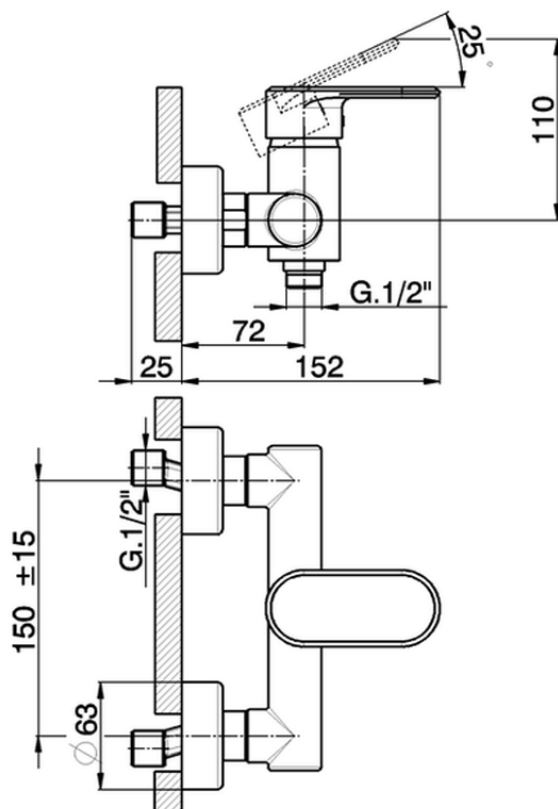

## Single lever shower mixer LINEAVIVA\_LV000440

LV000440

<https://en.cisal.it/single-lever-shower-mixer-lineaviva-lv000440>

2026-04-05