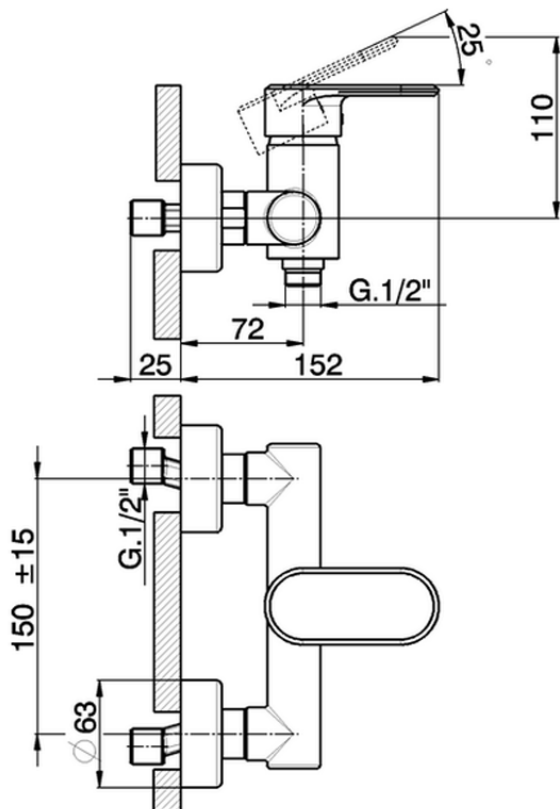

Single lever shower mixer LINEAVIVA_LV000440

LV000440

<https://en.cisal.it/single-lever-shower-mixer-lineaviva-lv000440>

2026-06-25