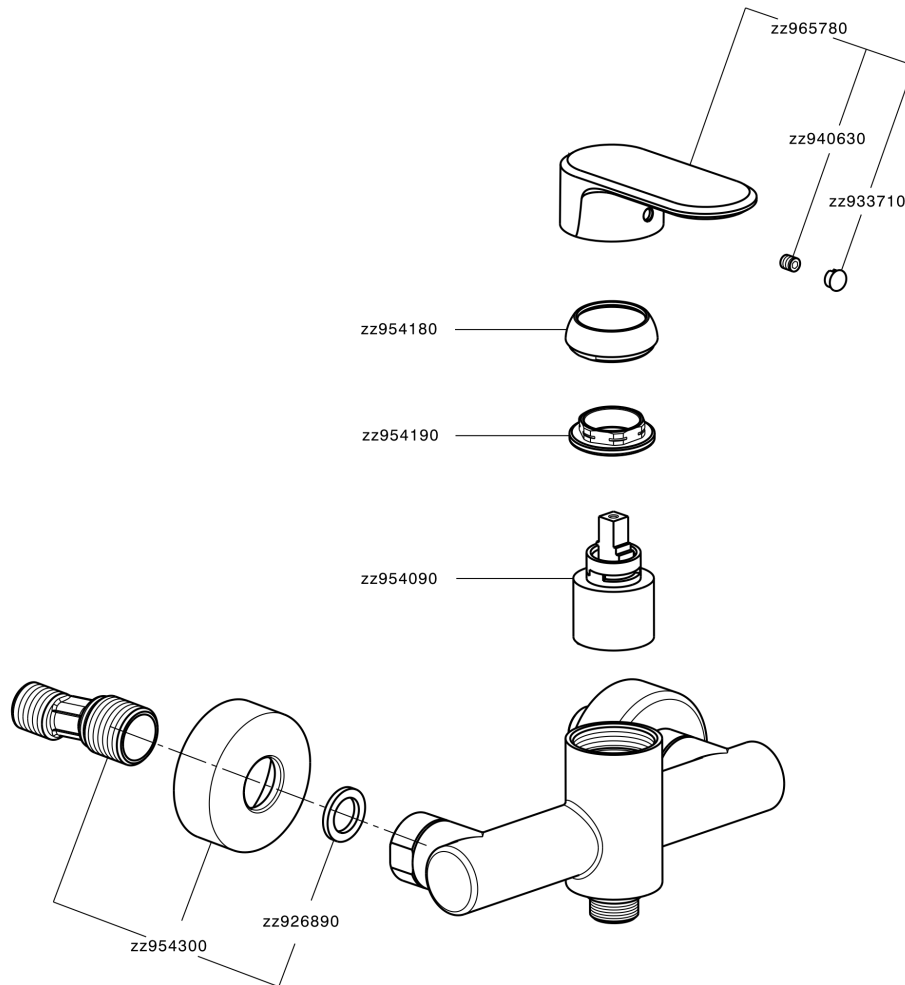

Single lever shower mixer LINEAVIVA_LV000440

MODEL **LV000440**

Single lever shower mixer, without shower set, 1/2" M flexible connection

AVAILABLE FINISHINGS

-  **21** 21 Chrome
-  **2B** 2B Polished Nickel
-  **2F** 2F Brushed Nickel
-  **40** 40 Matt Black
-  **4Q** 4Q Matt White

CHARACTERISTICS

Cartridge Spare Parts **ZZ95409000**

35 mm Cartridge

EcoStop

EcoStop feature limits water flow to approximately 50% of maximum output with one point of resistance on setting. Push slightly past the middle stop only when full water output is required. This will save water up to 50%.

Single lever shower mixer LINEAVIVA_LV000440

LV000440

<https://en.cisal.it/single-lever-shower-mixer-lineaviva-lv000440>

2026-04-07