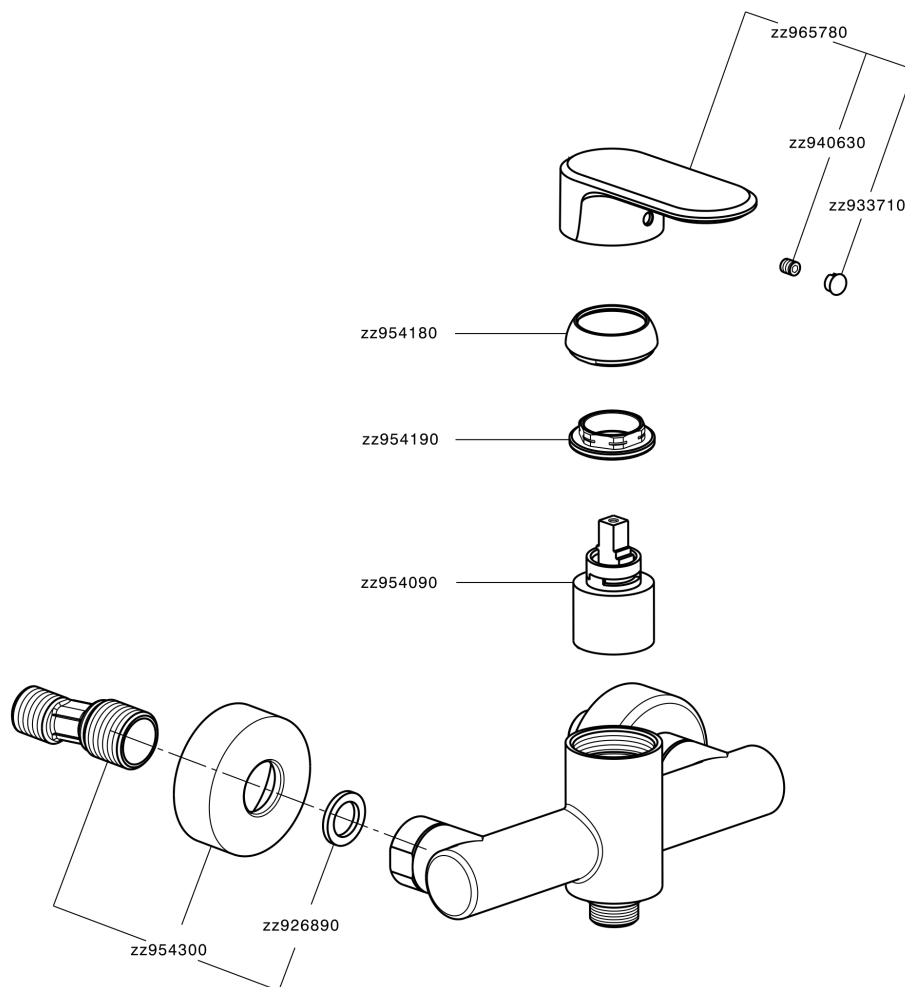

Single lever shower mixer LINEAVIVA_LV000440

LV000440

<https://en.cisal.it/single-lever-shower-mixer-lineaviva-lv000440>

2026-04-30