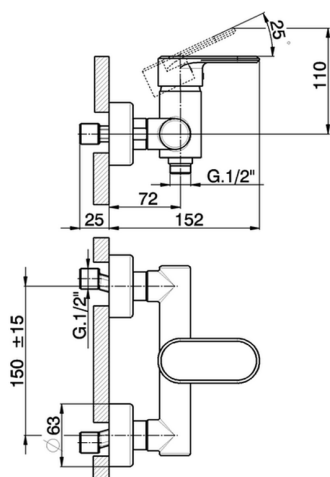

Single lever shower mixer LINEAVIVA_LV000440

MODEL **LV000440**

Single lever shower mixer, without shower set, 1/2" M flexible connection

AVAILABLE FINISHINGS

-  **21** 21 Chrome
-  **2B** 2B Polished Nickel
-  **2F** 2F Brushed Nickel
-  **40** 40 Matt Black
-  **4Q** 4Q Matt White

CHARACTERISTICS

Cartridge Spare Parts **ZZ95409000**

35 mm Cartridge

EcoStop

EcoStop feature limits water flow to approximately 50% of maximum output with one point of resistance on setting. Push slightly past the middle stop only when full water output is required. This will save water up to 50%.

Single lever shower mixer LINEAVIVA_LV000440

LV000440

<https://en.cisal.it/single-lever-shower-mixer-lineaviva-lv000440>

2026-04-07