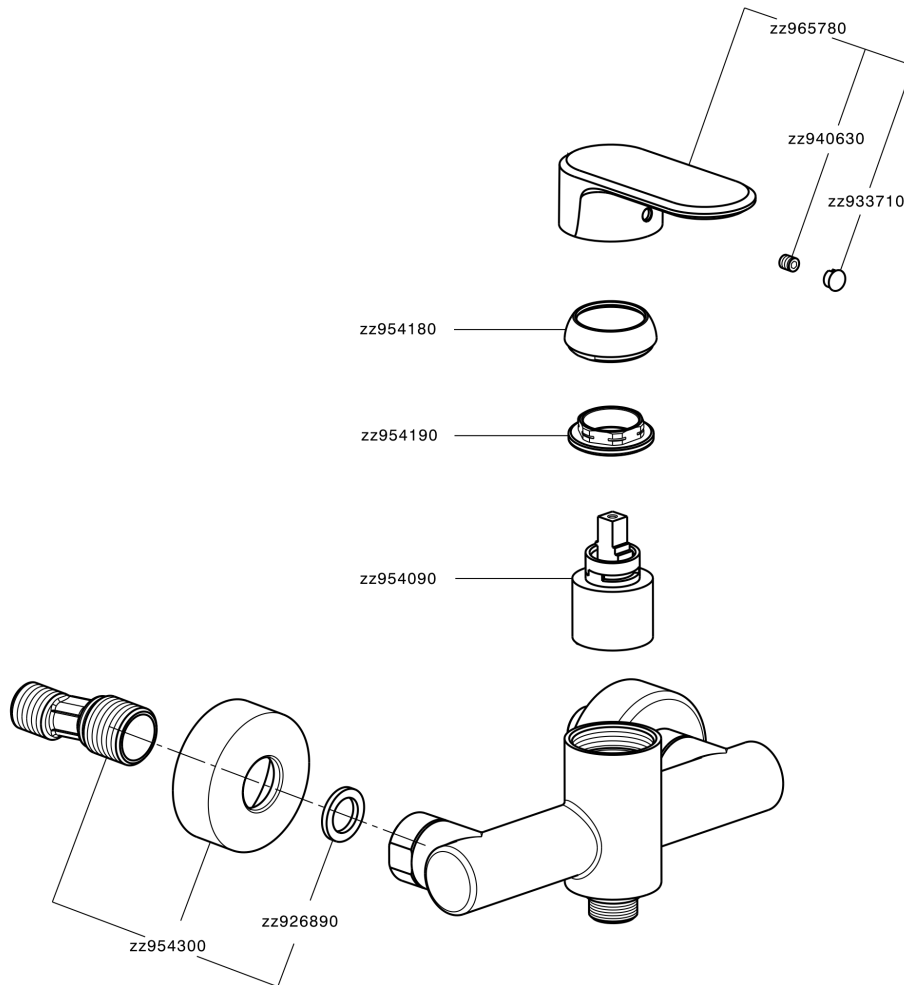

Single lever shower mixer LINEAVIVA_LV000440

LV000440

<https://en.cisal.it/single-lever-shower-mixer-lineaviva-lv000440>

2026-04-05