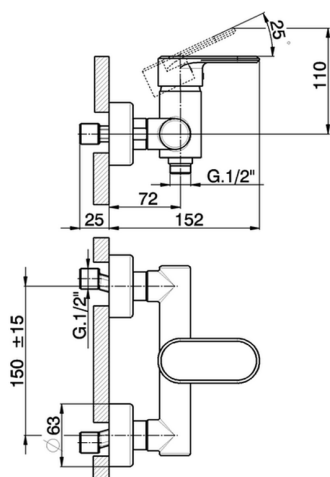

Single lever shower mixer LINEAVIVA_LV000440

MODEL **LV000440**

Single lever shower mixer, without shower set, 1/2" M flexible connection

AVAILABLE FINISHINGS

-  **21** 21 Chrome
-  **2B** 2B Polished Nickel
-  **2F** 2F Brushed Nickel
-  **40** 40 Matt Black
-  **4Q** 4Q Matt White

CHARACTERISTICS

Cartridge Spare Parts **ZZ95409000**

35 mm Cartridge

EcoStop

EcoStop feature limits water flow to approximately 50% of maximum output with one point of resistance on setting. Push slightly past the middle stop only when full water output is required. This will save water up to 50%.

Single lever shower mixer LINEAVIVA_LV000440

LV000440

<https://en.cisal.it/single-lever-shower-mixer-lineaviva-lv000440>

2026-06-25