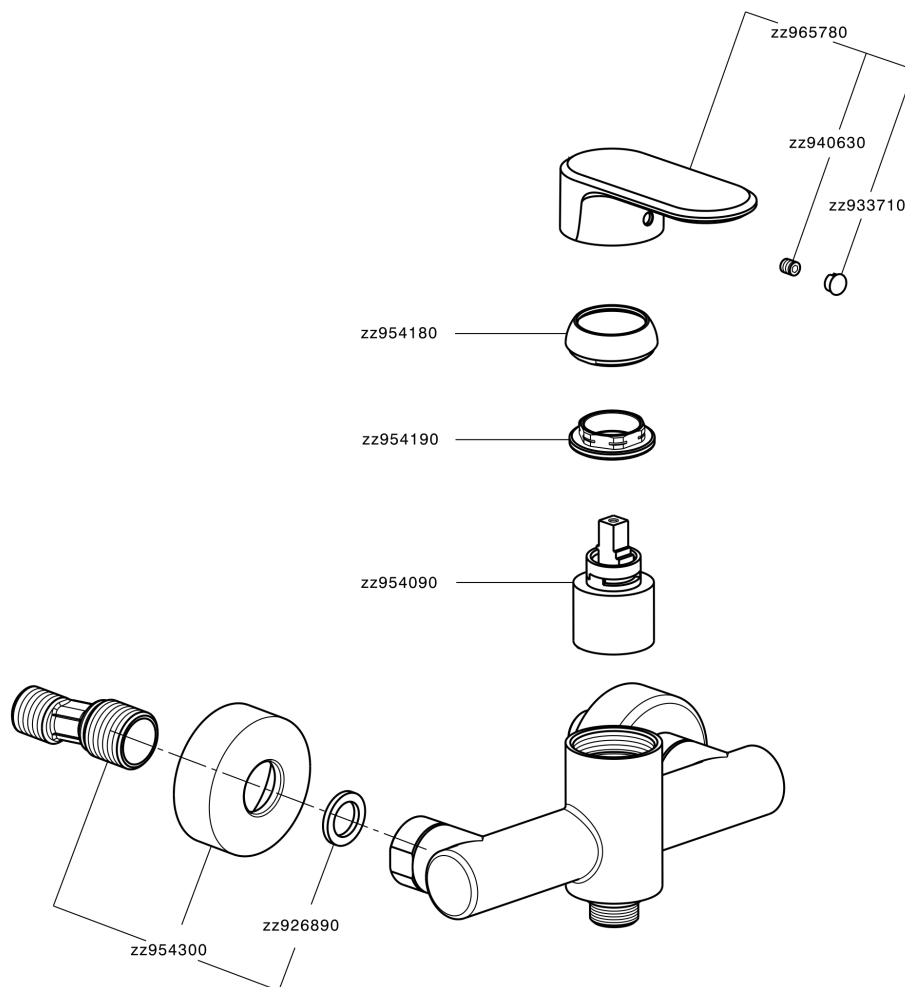

Single lever shower mixer LINEAVIVA_LV000440

MODEL **LV000440**

Single lever shower mixer, without shower set, 1/2" M flexible connection

AVAILABLE FINISHINGS

-  **21** 21 Chrome
-  **2B** 2B Polished Nickel
-  **2F** 2F Brushed Nickel
-  **40** 40 Matt Black
-  **4Q** 4Q Matt White

CHARACTERISTICS

Cartridge Spare Parts **ZZ95409000**

35 mm Cartridge

EcoStop

EcoStop feature limits water flow to approximately 50% of maximum output with one point of resistance on setting. Push slightly past the middle stop only when full water output is required. This will save water up to 50%.

Single lever shower mixer LINEAVIVA_LV000440

LV000440

<https://en.cisal.it/single-lever-shower-mixer-lineaviva-lv000440>

2026-06-25