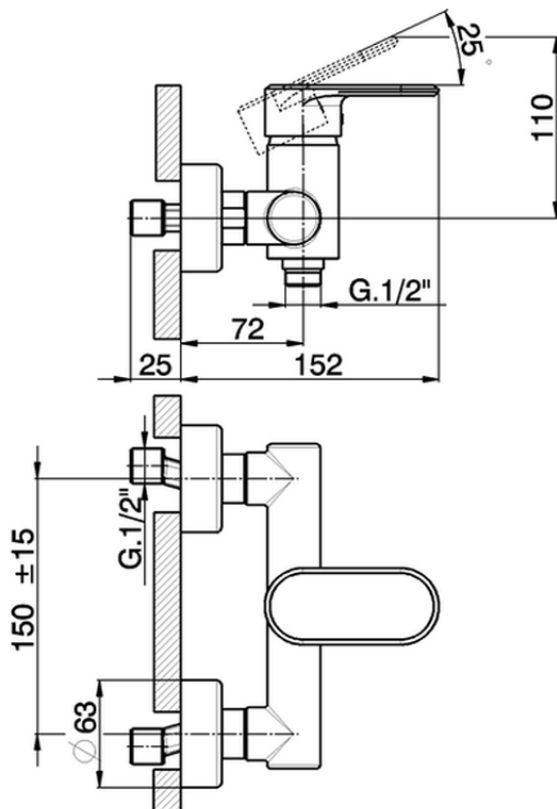

Single lever shower mixer LINEAVIVA_LV000440

LV000440

<https://en.cisal.it/single-lever-shower-mixer-lineaviva-lv000440>

2026-06-26