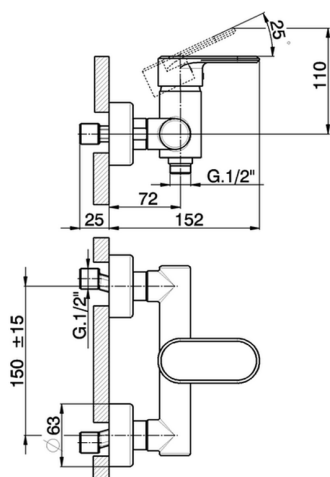

Single lever shower mixer LINEAVIVA_LV000440

MODEL **LV000440**

Single lever shower mixer, without shower set, 1/2" M flexible connection

AVAILABLE FINISHINGS

-  **21** 21 Chrome
-  **2B** 2B Polished Nickel
-  **2F** 2F Brushed Nickel
-  **40** 40 Matt Black
-  **4Q** 4Q Matt White

CHARACTERISTICS

Cartridge Spare Parts **ZZ95409000**

35 mm Cartridge

EcoStop

EcoStop feature limits water flow to approximately 50% of maximum output with one point of resistance on setting. Push slightly past the middle stop only when full water output is required. This will save water up to 50%.

Single lever shower mixer LINEAVIVA_LV000440

LV000440

<https://en.cisal.it/single-lever-shower-mixer-lineaviva-lv000440>

2026-06-13