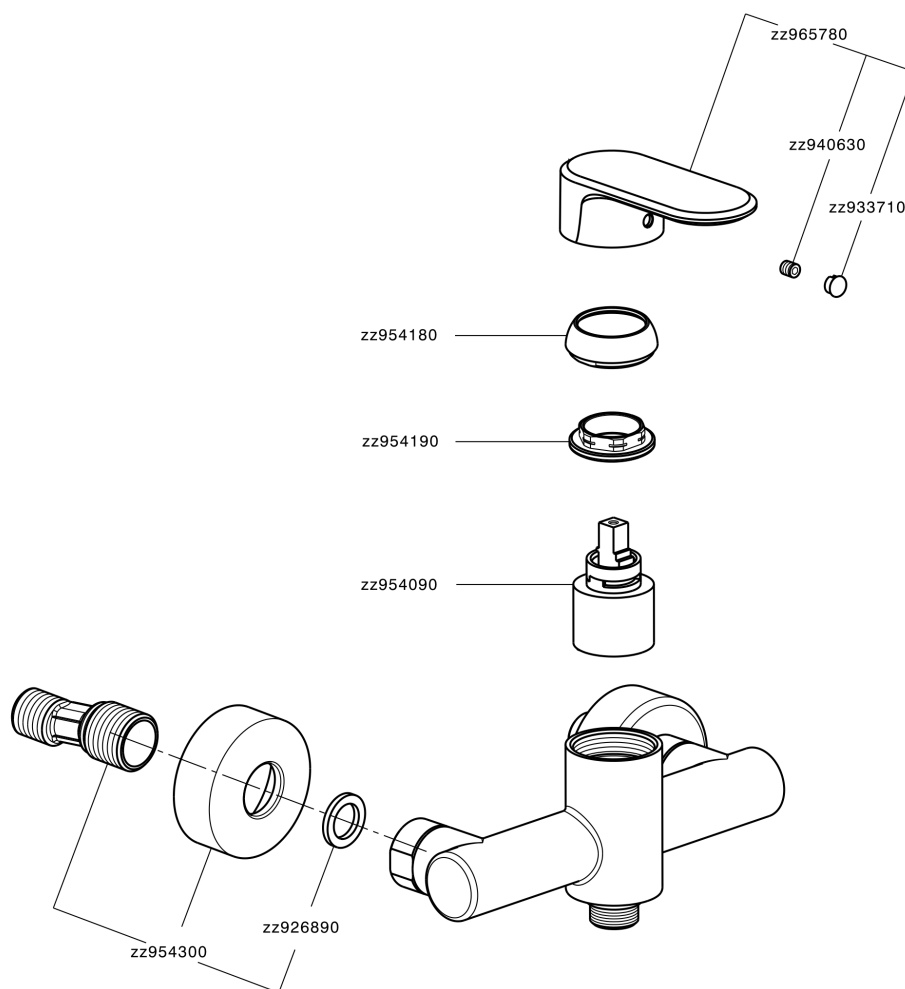

Single lever shower mixer LINEAVIVA_LV000440

MODEL **LV000440**

Single lever shower mixer, without shower set, 1/2" M flexible connection

AVAILABLE FINISHINGS

-  **21** 21 Chrome
-  **2B** 2B Polished Nickel
-  **2F** 2F Brushed Nickel
-  **40** 40 Matt Black
-  **4Q** 4Q Matt White

CHARACTERISTICS

Cartridge Spare Parts **ZZ95409000**

35 mm Cartridge

EcoStop

EcoStop feature limits water flow to approximately 50% of maximum output with one point of resistance on setting. Push slightly past the middle stop only when full water output is required. This will save water up to 50%.

Single lever shower mixer LINEAVIVA_LV000440

LV000440

<https://en.cisal.it/single-lever-shower-mixer-lineaviva-lv000440>

2026-06-13