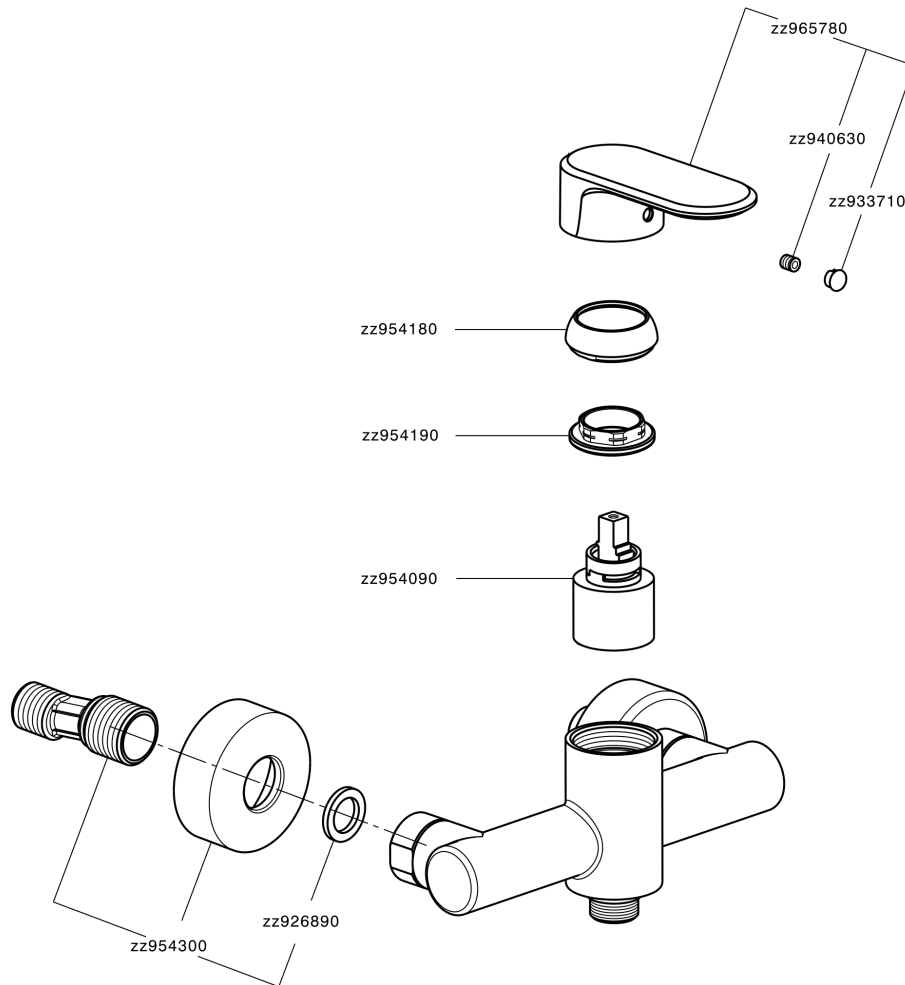

## Single lever shower mixer LINEAVIVA\_LV000440

LV000440

<https://en.cisal.it/single-lever-shower-mixer-lineaviva-lv000440>

2026-04-30