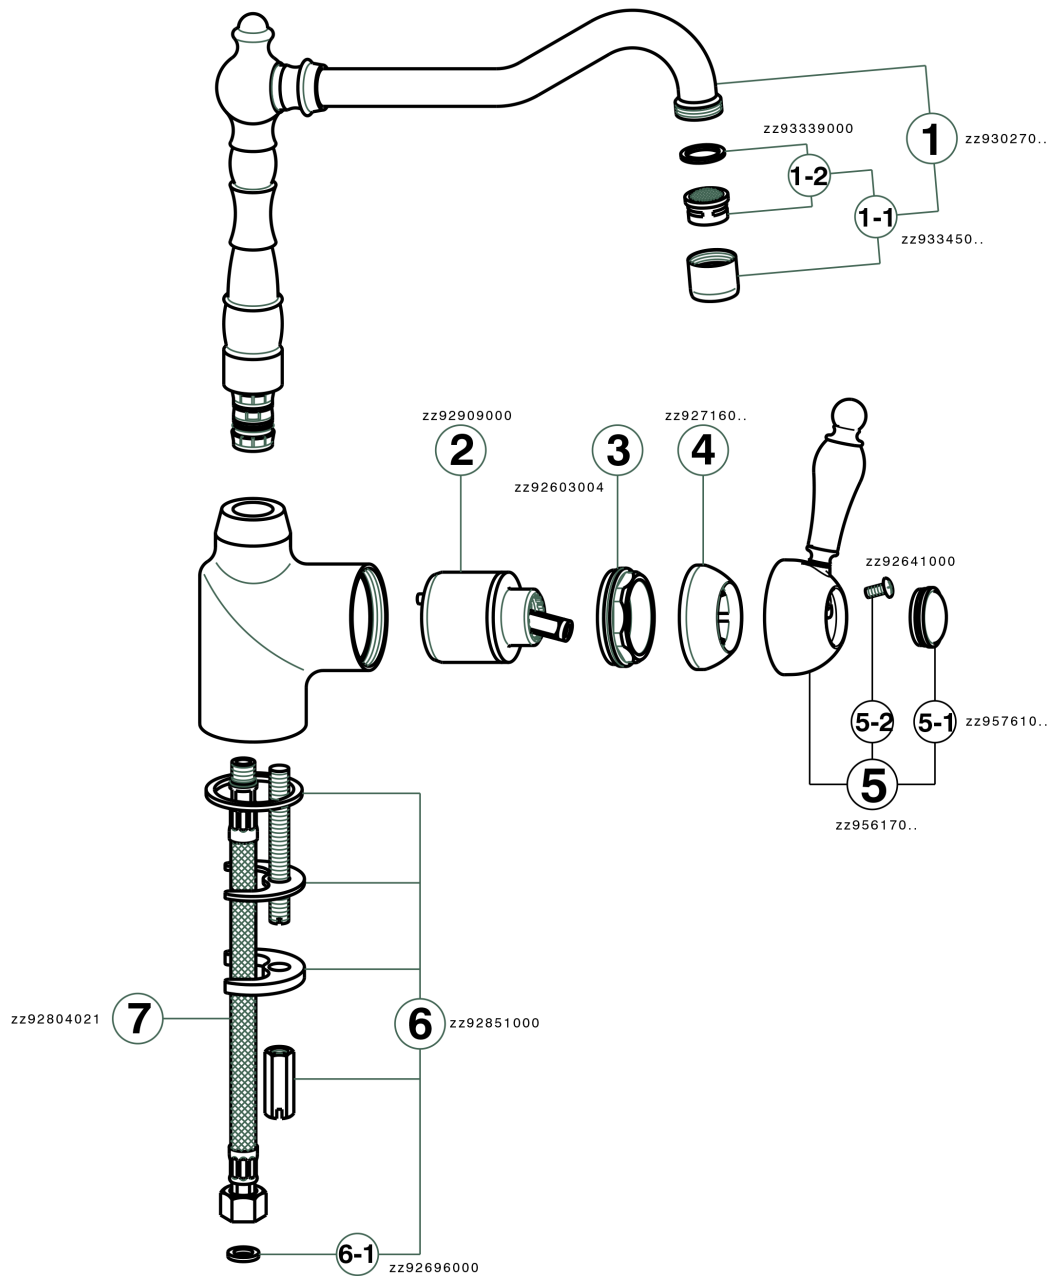

Single lever sink mixer ARCANA EMPRESS_EM002530

EM002530

<https://en.cisal.it/single-lever-sink-mixer-arcana-empress-em002530>

2025-01-06