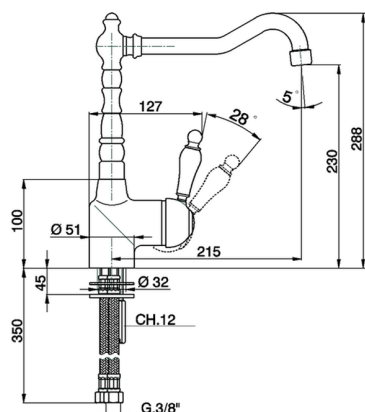

Single lever sink mixer ARCANA EMPRESS_EM002530

MODEL **EM002530**

Single lever sink mixer, swivel spout, G.3/8" stainless steel flexible hoses

AVAILABLE FINISHINGS

-  **21** 21 Chrome
-  **24** 24 Gold
-  **26** 26 Old Copper
-  **27** 27 Old Bronze
-  **2A** 2A Satin Brushed Nickel
-  **74** 74 Chrome/Gold

CHARACTERISTICS

Cartridge Spare Parts **ZZ92909000**

43 mm Cartridge

Single lever sink mixer ARCANA EMPRESS_EM002530

EM002530

<https://en.cisal.it/single-lever-sink-mixer-arcana-empress-em002530>

2025-01-06