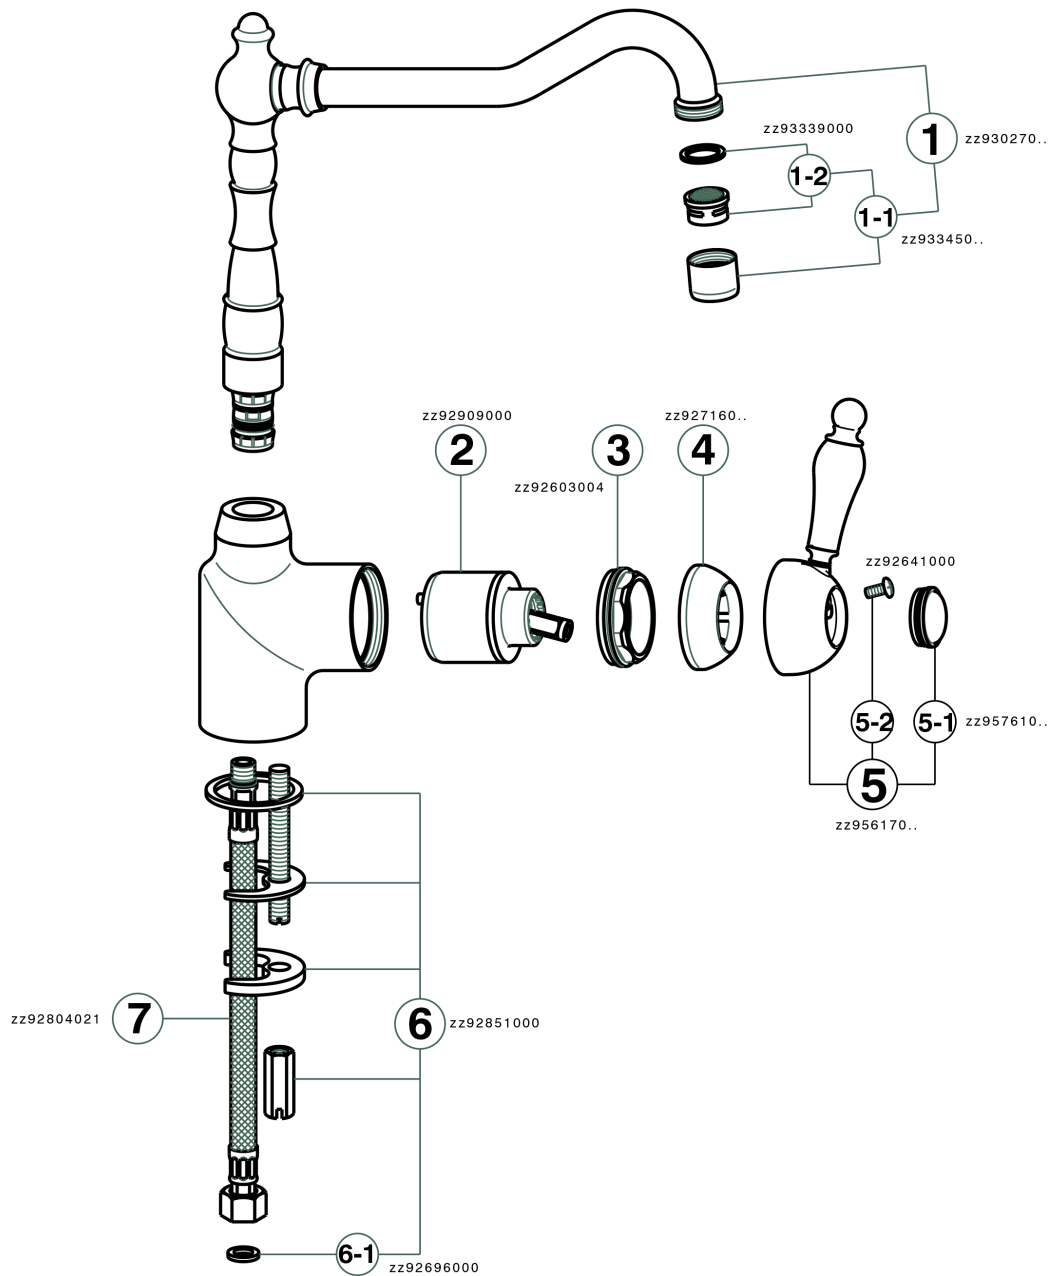

Single lever sink mixer ARCANA EMPRESS_EM002530

MODEL **EM002530**

Single lever sink mixer, swivel spout, G.3/8" stainless steel flexible hoses

AVAILABLE FINISHINGS

-  **21** 21 Chrome
-  **24** 24 Gold
-  **26** 26 Old Copper
-  **27** 27 Old Bronze
-  **2A** 2A Satin Brushed Nickel
-  **74** 74 Chrome/Gold

CHARACTERISTICS

Cartridge Spare Parts **ZZ92909000**

43 mm Cartridge

Single lever sink mixer ARCANA EMPRESS_EM002530

EM002530

<https://en.cisal.it/single-lever-sink-mixer-arcana-empress-em002530>

2025-01-06