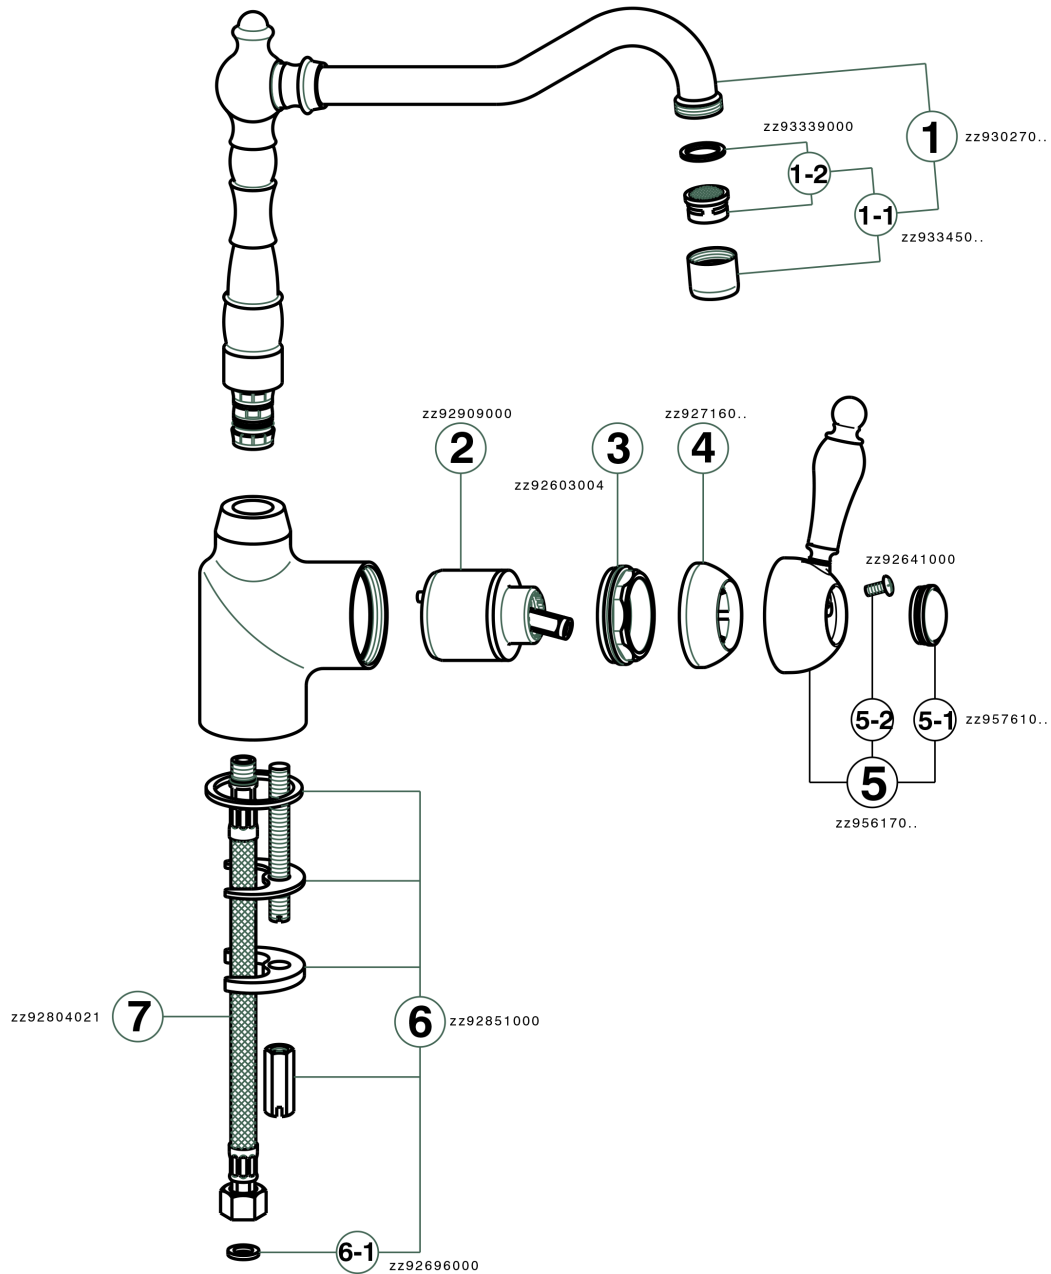

Single lever sink mixer ARCANA EMPRESS_EM002530

MODEL **EM002530**

Single lever sink mixer, swivel spout, G.3/8" stainless steel flexible hoses

AVAILABLE FINISHINGS

-  **21** 21 Chrome
-  **24** 24 Gold
-  **26** 26 Old Copper
-  **27** 27 Old Bronze
-  **2A** 2A Satin Brushed Nickel
-  **74** 74 Chrome/Gold

CHARACTERISTICS

Cartridge Spare Parts **ZZ92909000**

43 mm Cartridge

Single lever sink mixer ARCANA EMPRESS_EM002530

EM002530

<https://en.cisal.it/single-lever-sink-mixer-arcana-empress-em002530>

2025-01-06