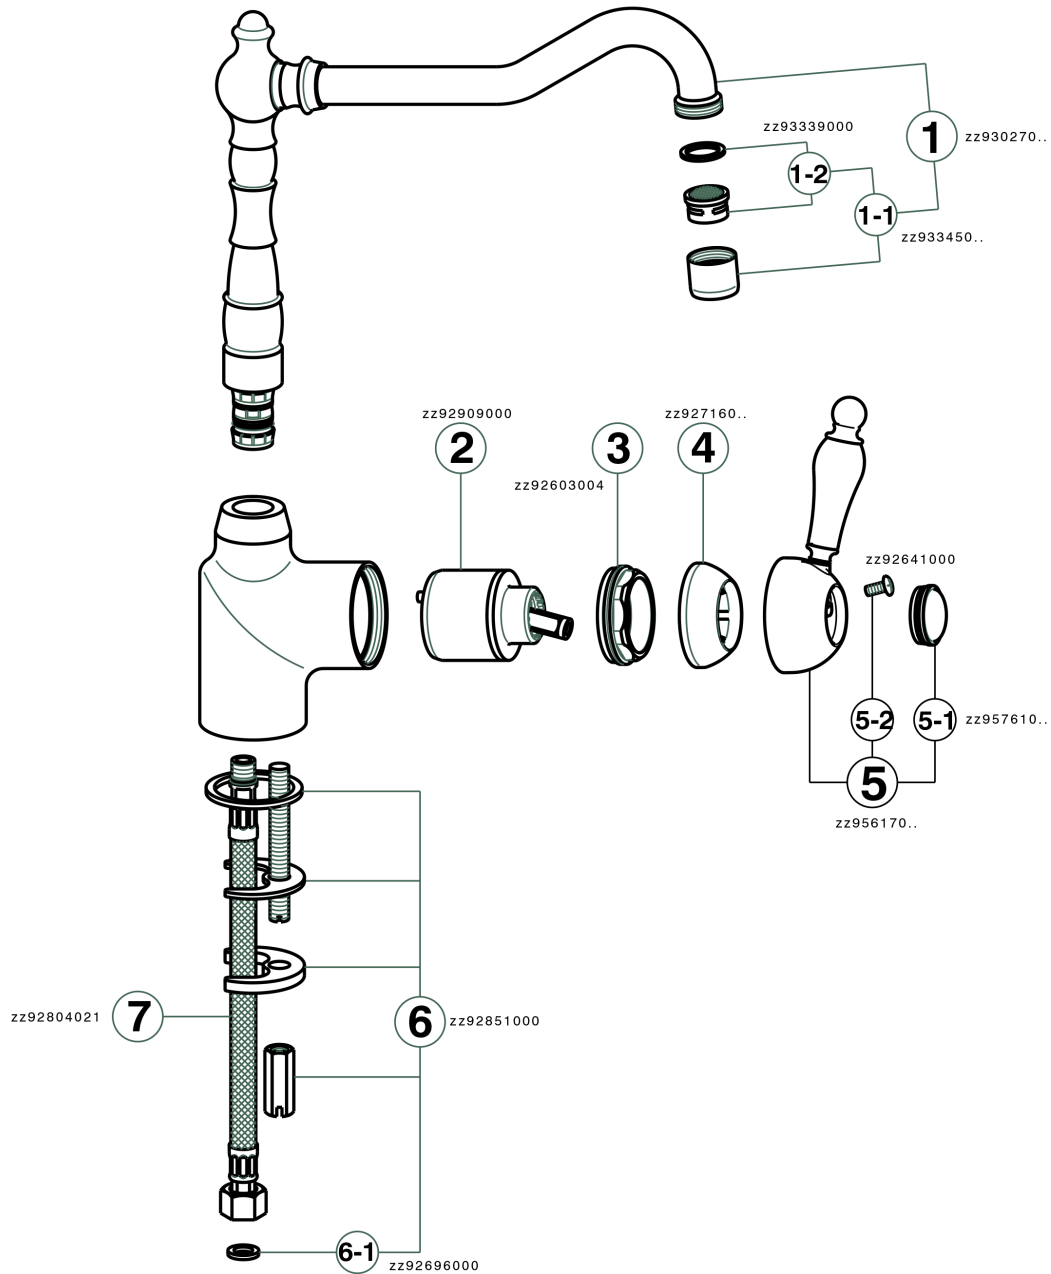

## Single lever sink mixer ARCANA EMPRESS\_EM002530

EM002530

<https://en.cisal.it/single-lever-sink-mixer-arcana-empress-em002530>

2025-01-06