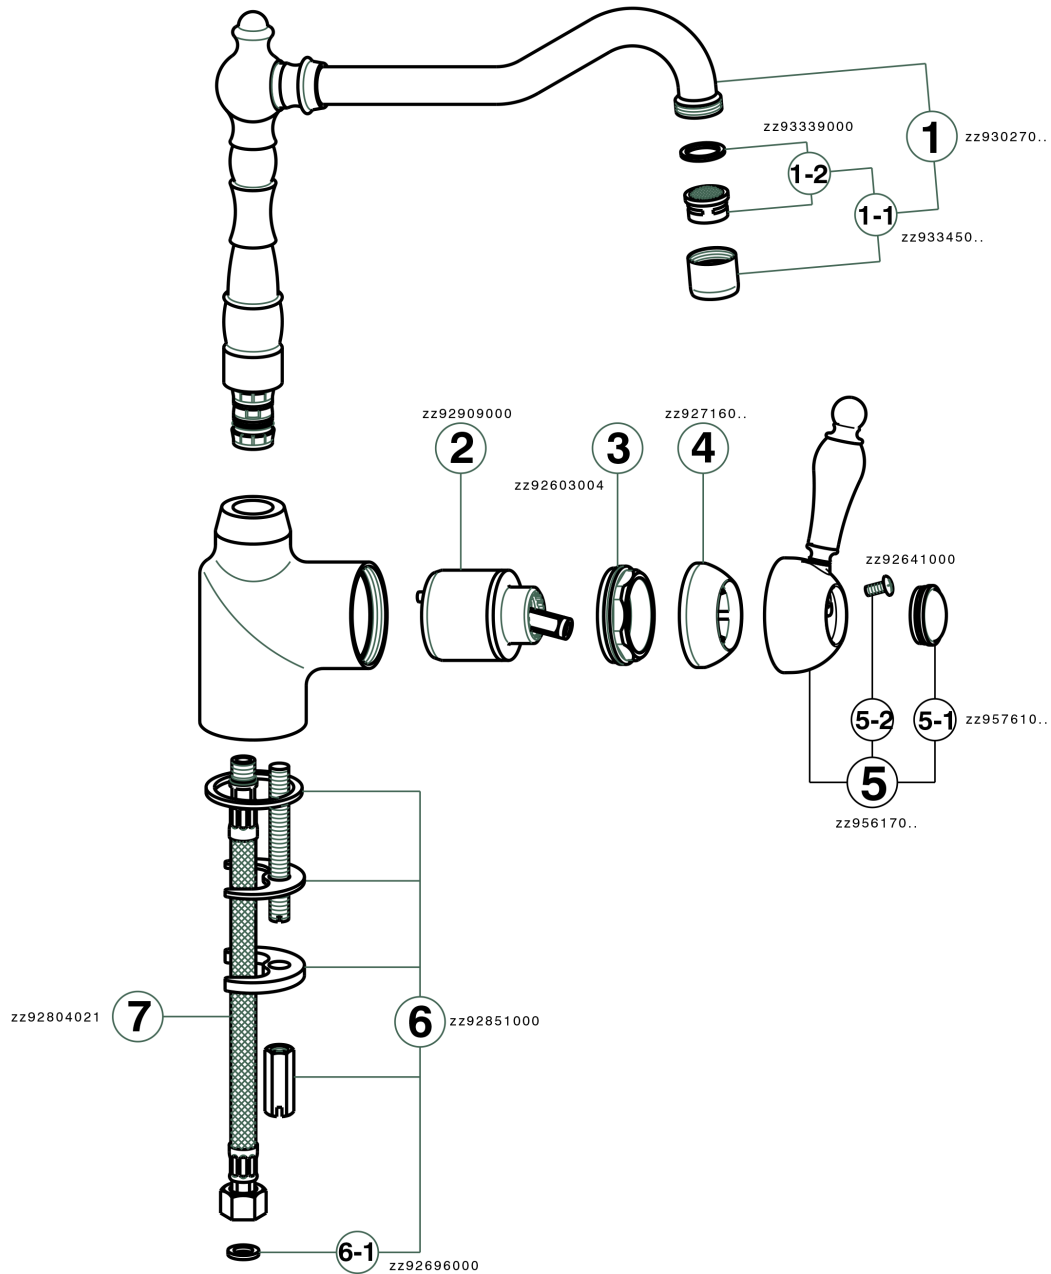

Single lever sink mixer ARCANA EMPRESS_EM002530

MODEL **EM002530**

Single lever sink mixer, swivel spout, G.3/8" stainless steel flexible hoses

AVAILABLE FINISHINGS

-  **21** 21 Chrome
-  **24** 24 Gold
-  **26** 26 Old Copper
-  **27** 27 Old Bronze
-  **2A** 2A Satin Brushed Nickel
-  **74** 74 Chrome/Gold

CHARACTERISTICS

Cartridge Spare Parts **ZZ92909000**

43 mm Cartridge

Single lever sink mixer ARCANA EMPRESS_EM002530

EM002530

<https://en.cisal.it/single-lever-sink-mixer-arcana-empress-em002530>

2025-01-04