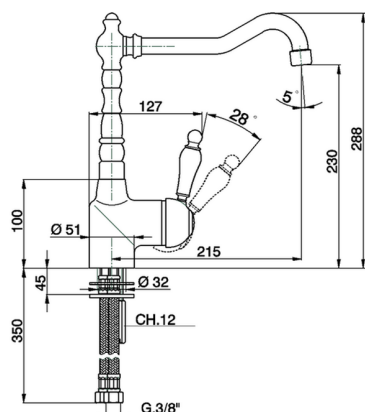

Single lever sink mixer ARCANA EMPRESS_EM002530

MODEL **EM002530**

Single lever sink mixer, swivel spout, G.3/8" stainless steel flexible hoses

AVAILABLE FINISHINGS

-  **21** 21 Chrome
-  **24** 24 Gold
-  **26** 26 Old Copper
-  **27** 27 Old Bronze
-  **2A** 2A Satin Brushed Nickel
-  **74** 74 Chrome/Gold

CHARACTERISTICS

Cartridge Spare Parts **ZZ92909000**

43 mm Cartridge

Single lever sink mixer ARCANA EMPRESS_EM002530

EM002530

<https://en.cisal.it/single-lever-sink-mixer-arcana-empress-em002530>

2025-01-04