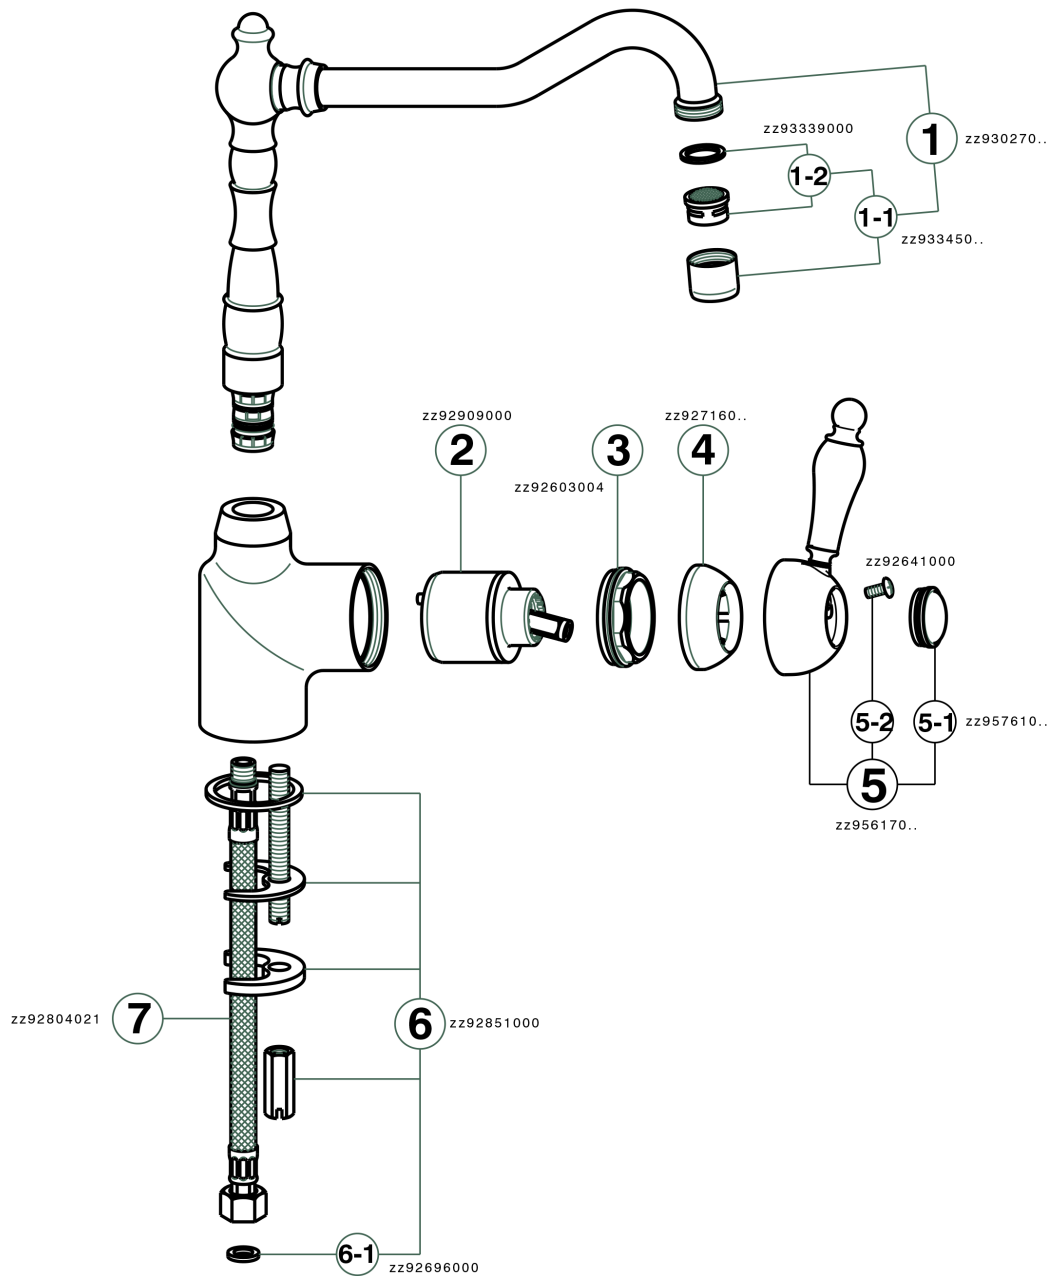

Single lever sink mixer ARCANA EMPRESS_EM002530

EM002530

<https://en.cisal.it/single-lever-sink-mixer-arcana-empress-em002530>

2025-01-04