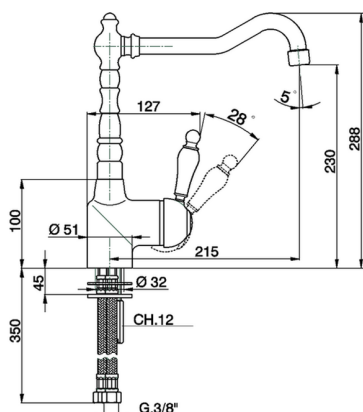

Single lever sink mixer ARCANA EMPRESS_EM002530

MODEL **EM002530**

Single lever sink mixer, swivel spout, G.3/8" stainless steel flexible hoses

AVAILABLE FINISHINGS

-  **21** 21 Chrome
-  **24** 24 Gold
-  **26** 26 Old Copper
-  **27** 27 Old Bronze
-  **2A** 2A Satin Brushed Nickel
-  **74** 74 Chrome/Gold

CHARACTERISTICS

Cartridge Spare Parts **ZZ92909000**

43 mm Cartridge

Single lever sink mixer ARCANA EMPRESS_EM002530

EM002530

<https://en.cisal.it/single-lever-sink-mixer-arcana-empress-em002530>

2025-01-06