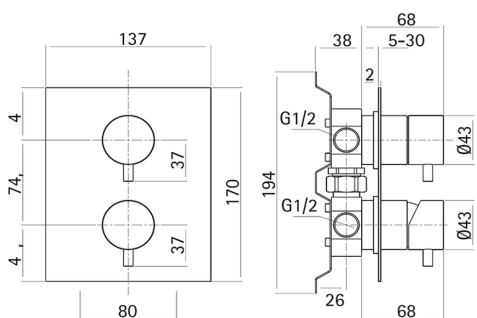

Concealed single lever bath-shower valve XION_XI000214

MODEL **XI000214**

Concealed single lever bath-shower valve, with concealed part, 2-Way rotating diverter, Inox AISI 316L

AVAILABLE FINISHINGS

D1 D1 Brushed Inox

CHARACTERISTICS

Cartridge Spare Parts **ZZ96779000**

35 mm Cartridge

2024-11-23