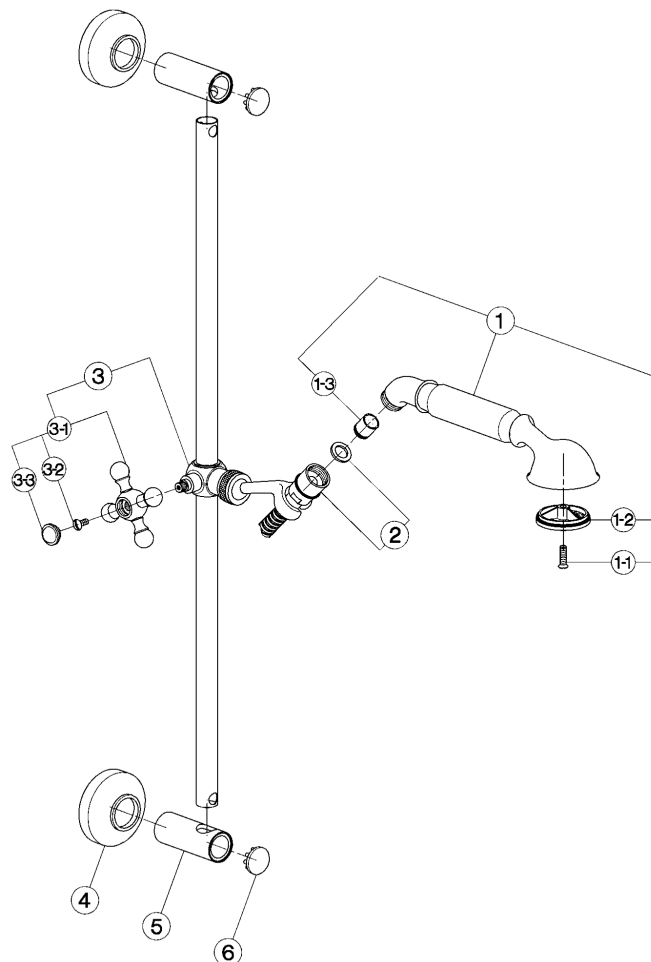

bar	PORTATA * FLOW RATE DURCHFLOSS DEBIT l/min.
0,5	7,5
1	11,5
2	18,5
3	24
4	29
5	33

* senza resistenza silenziosa (uscita libera)
without hydraulic resistance
ohne Widerstand
sans résistance hydraulique

NR.	DESCRIZIONE DESCRIPTION BESCHREIBUNG DESCRIPTION	N. CODICE CODE NO. WERKSNR. NR. CODE	NR.	DESCRIZIONE DESCRIPTION BESCHREIBUNG DESCRIPTION	N. CODICE CODE NO. WERKSNR. NR. CODE	NR.	DESCRIZIONE DESCRIPTION BESCHREIBUNG DESCRIPTION	N. CODICE CODE NO. WERKSNR. NR. CODE
1	Doccia per gruppo vasca "AR" Handshower "AR" Handbrause-WB "AR" Douchette "AR"	ZZ 90078 0	2	Flessibile 150 cm Ø14 1/2"x3/4" DA conico Flex 150 cm Ø14 1/2"x3/4" conic Brauseschlauch 150 cm Ø14 1/2"x3/4" Flex 150 cm Ø14 1/2"x3/4"	ZZ 92767 0	5	Supporto a muro saliscendi "AR" Bracket for sliding shower set "AR" Halterung pass. zu Wandstange "AR" Support barre de douche "AR"	ZZ 92920 0
1-1	Vite di fissaggio diffusore per doccia in ottone Fixing screw for spray-kit handshower Befestigungsschraube 1.Einsatz 1.Br. in Messing Vis fixation diffuseur pour douchette en laiton	ZZ 92640 0	3	Scorsolo saliscendi "AR" Sliding hook "AR" Brausehalterung "AR" Support glissant "AR"	ZZ 92939 0	6	Placchetta per supporto saliscendi "AR" Cap for sliding bar-holder "AR" Abdeckkappe V/Brausestange "AR" Plaque support barre de douche "AR"	ZZ 92954 0
1-1	Vite di fissaggio diffusore per doccia in ABS Fixing screw for spray-kit ABS handshower Befestigungsschraube 1. Einsatz 1. Brause in ABS Vis de fixation diffuseur pour douchette en ABS	ZZ 93401 0	3-1	Maniglia "AR" con vite e placchetta Handle with screw and plate "AR" Griff "AR" mit Schraube und Abdeckkappe Croisillon avec vis et plaque "AR"	ZZ 90307 0			
1-2	Diffusore doccia "AR" Spray-kit handshower "AR" Einsatz 1/Brause "AR" Diffuseur douchette "AR"	ZZ 90544 0	3-2	Vite M. 4,5x10 lb. tc. zigrinata Screw M. 4,5x10 Schraube M. 4,5x10 Vis M. 4,5x10	ZZ 92609 0			
1-3	Valvola anti-retorno Ø15 per doccia Back-flow valve Ø15 Durchflussventilreturn Ø15 Clapet anti-retour Ø15	ZZ 92956 0	3-3	Placchetta a vite maniglia "AR" Cap for handle "AR" Abdeckkappe "AR" Griff Plaque cache - vis crois. "AR"	ZZ 92617 0			
2	Flessibile 150 cm Ø14 1/2"x1/2" DA conico Flex 150 cm Ø14 1/2"x1/2" conic Brauseschlauch 150 cm Ø14 1/2"x1/2" Flex 150 cm Ø14 1/2"x1/2"	ZA 00901 0	4	Rosone saliscendi "AR" Escutcheon for sliding bar "AR" Rosette V/Brausestange "AR" Rosace barre de douche "AR"	ZZ 92591 0			

AR.24

AR003112

<https://en.cisal.it/shower-set-arcana-components-ar003112>

2026-05-17