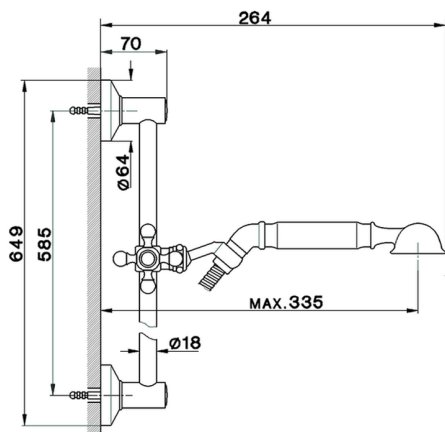

## Shower set ARCANA COMPONENTS\_AR003112

MODEL **AR003112**

Shower set, rail with sliding bracket, Arcana one spray handshower, 150 cm Brass flexible hose