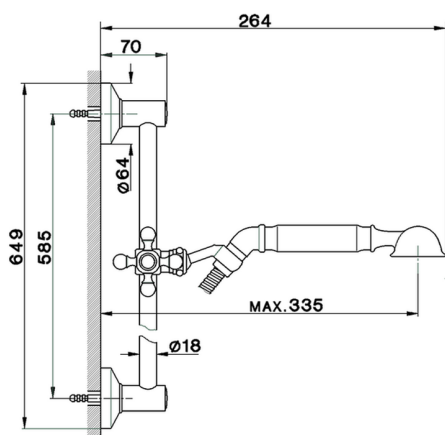

## Shower set ARCANA COMPONENTS\_AR003112

MODEL **AR003112**

Shower set, rail with sliding bracket, Arcana one spray handshower, 150 cm Brass flexible hose