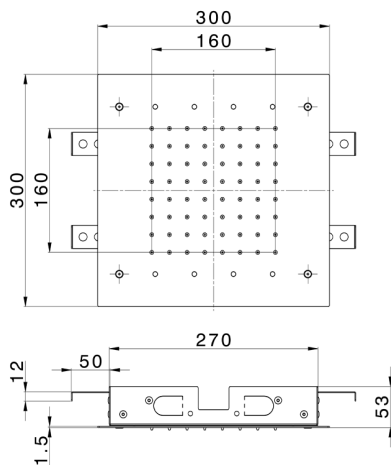

300x300 mm Ceiling showerheads ZEN SHOWER_ZS0C0360

MODEL **ZS0C0360**

300x300 mm Ceiling showerheads, rain, chromotherapy functions, with remote control included, Stainless Steel AISI 304

AVAILABLE FINISHINGS