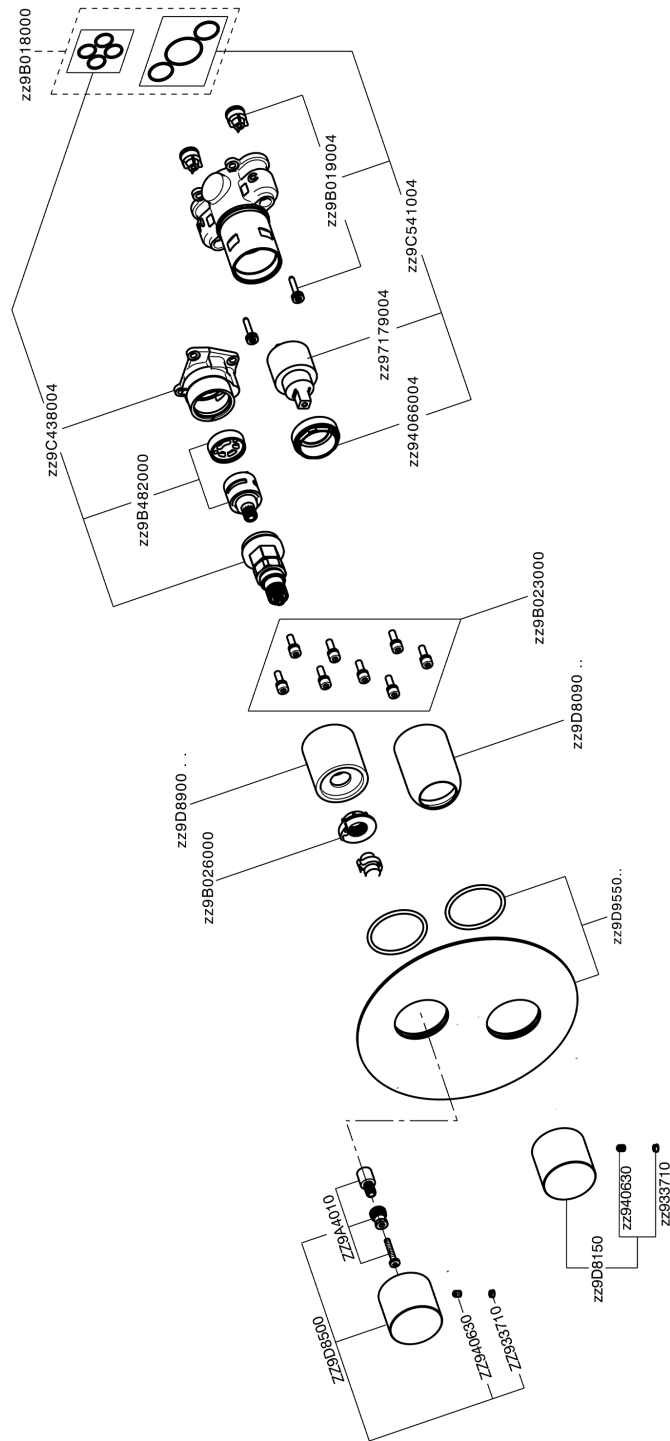

Exposed part for Single Lever One Box Valve SMOOTH X32_X30BM030

X30BM030

<https://en.cisal.it/exposed-part-for-single-lever-one-box-valve-smooth-x32-x30bm030>

One Box Universal Concealed Part ONE BOX_ZA00B031

ZA00B031

<https://en.cisal.it/one-box-universal-concealed-part-one-box-za00b031>

One Box Universal Concealed Part ONE BOX_ZA00B030

ZA00B030

<https://en.cisal.it/one-box-universal-concealed-part-one-box-za00b030>

2024-12-22