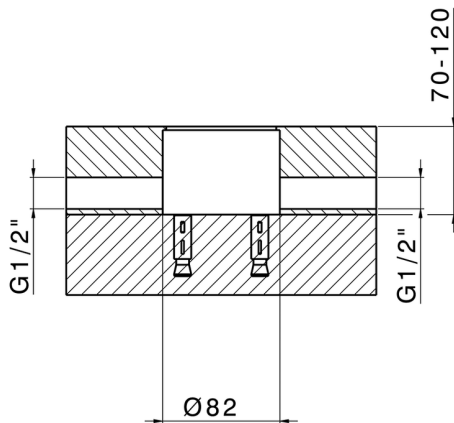

Exposed part for single-lever bath shower mixer LINEAVIVA_LV014200

MODEL **LV014200**

Exposed part for single-lever bath shower mixer, handshower holder on column, minimalistic one spray handshower ABS, 150 cm smooth SUPREME Flexible Hose, for items ZA004510

Installation **Concealed**

Required concealed parts **ZA004510**

EcoStop

EcoStop feature limits water flow to approximately 50% of maximum output with one point of resistance on setting. Push slightly past the middle stop only when full water output is required. This will save water up to 50%.

Concealed part single lever free-standing CONCEALED_ZA004510

MODEL **ZA004510**

Concealed part single lever free-standing

AVAILABLE FINISHINGS

 **04** 04 Without finishing

CHARACTERISTICS

Concealed **1**

2024-09-08