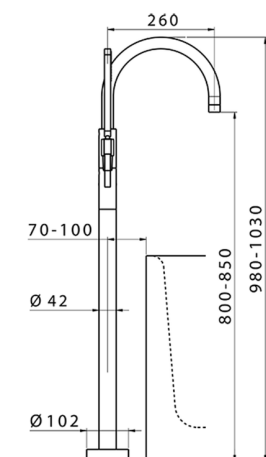

Exposed part for single-lever bath shower mixer LINEAVIVA_LV014200

MODEL **LV014200**

Exposed part for single-lever bath shower mixer, handshower holder on column, minimalistic one spray handshower ABS, 150 cm smooth SUPREME Flexible Hose, for items ZA004510

AVAILABLE FINISHINGS

-  **21** 21 Chrome
-  **2B** 2B Polished Nickel
-  **2F** 2F Brushed Nickel
-  **40** 40 Matt Black
-  **4Q** 4Q Matt White

CHARACTERISTICS

Cartridge Spare Parts **ZZ95409000**

35 mm Cartridge

Installation **Concealed**

Required concealed parts **ZA004510**

EcoStop

EcoStop feature limits water flow to approximately 50% of maximum output with one point of resistance on setting. Push slightly past the middle stop only when full water output is required. This will save water up to 50%.

Concealed part single lever free-standing CONCEALED_ZA004510

MODEL **ZA004510**

Concealed part single lever free-standing

AVAILABLE FINISHINGS

 **04** 04 Without finishing

CHARACTERISTICS

Concealed **1**

2024-09-08