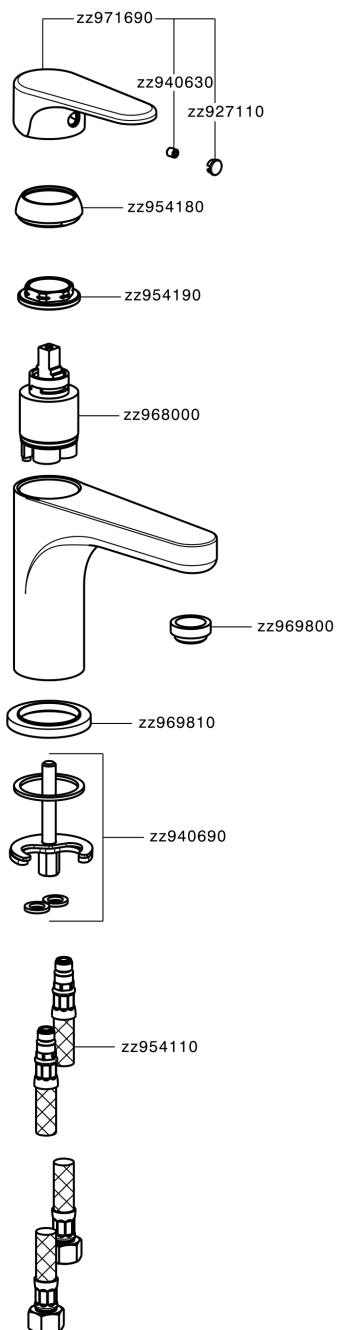

## Single lever washbasin mixer large EnergySave ALMA\_A3000505

A3000505

<https://en.cisal.it/single-lever-washbasin-mixer-large-energysave-alma-a3000505>

2024-12-22