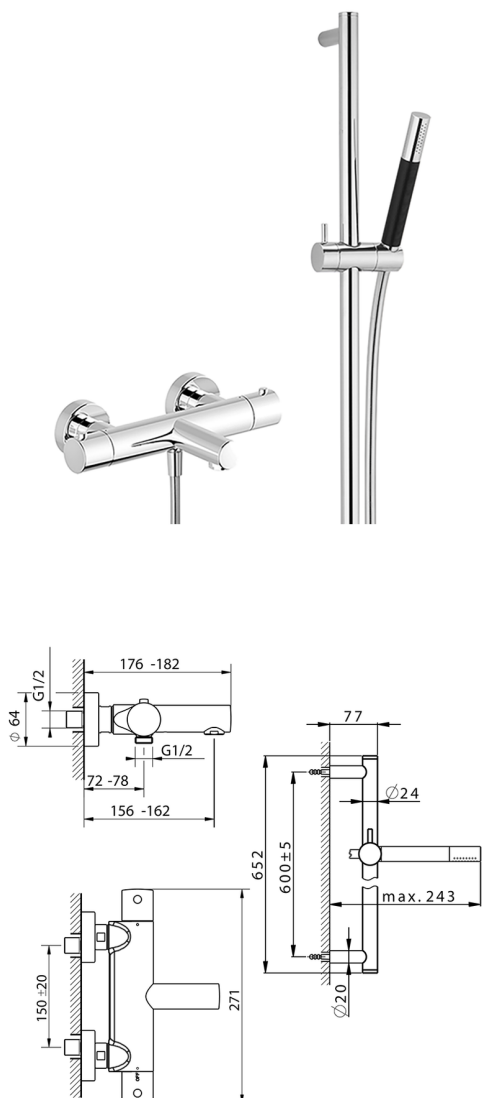

Thermostatic bath-shower mixer with sliding bar SLIM_SMS23010

MODEL **SMS23010**

Thermostatic bath-shower mixer with sliding bar, 60 cm slide rail kit with sliding bracket, Brass minimalistic one spray handshower, 150 cm SUPREME smooth flexible hose

AVAILABLE FINISHINGS

-  **21** 21 Chrome
-  **2B** 2B Polished Nickel
-  **40** 40 Matt Black
-  **4Q** 4Q Matt White

CHARACTERISTICS

Cartridge Spare Parts **24.04A.PP**
8x20 Plus P Thermostatic Valve

DeviaStop

The Cisal Devia Stop technology allows to adjust the water flow and to direct it to the selected output point (overhead soaker, hand shower, etc).

Thermostatic

The Cisal thermostatic is your personal water manager, helping you to handle, control and save water and energy.