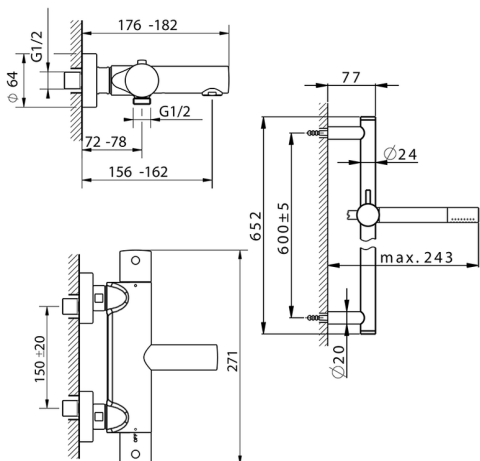

## Thermostatic bath-shower mixer with sliding bar SLIM\_SMS23010

MODEL **SMS23010**

Thermostatic bath-shower mixer with sliding bar, 60 cm slide rail kit with sliding bracket, Brass minimalistic one spray handshower, 150 cm SUPREME smooth flexible hose

### CHARACTERISTICS

Cartridge Spare Parts **24.04A.PP**  
**8x20 Plus P Thermostatic Valve**