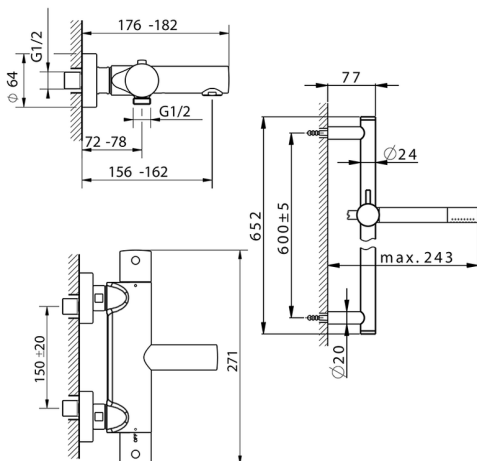

Thermostatic bath-shower mixer with sliding bar SLIM_SMS23010

MODEL **SMS23010**

Thermostatic bath-shower mixer with sliding bar, 60 cm slide rail kit with sliding bracket, Brass minimalistic one spray handshower, 150 cm SUPREME smooth flexible hose

AVAILABLE FINISHINGS

-  **21** 21 Chrome
-  **2B** 2B Polished Nickel
-  **40** 40 Matt Black
-  **4Q** 4Q Matt White

CHARACTERISTICS

Cartridge Spare Parts **24.04A.PP**
8x20 Plus P Thermostatic Valve

DeviaStop