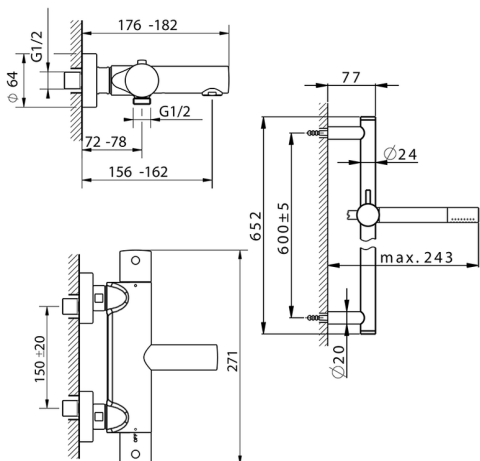

Thermostatic bath-shower mixer with sliding bar SLIM_SMS23010

MODEL **SMS23010**

Thermostatic bath-shower mixer with sliding bar, 60 cm slide rail kit with sliding bracket, Brass minimalistic one spray handshower, 150 cm SUPREME smooth flexible hose

AVAILABLE FINISHINGS

-  **21** 21 Chrome
-  **2B** 2B Polished Nickel
-  **40** 40 Matt Black
-  **4Q** 4Q Matt White

CHARACTERISTICS

Cartridge Spare Parts **24.04A.PP**
8x20 Plus P Thermostatic Valve

DeviaStop