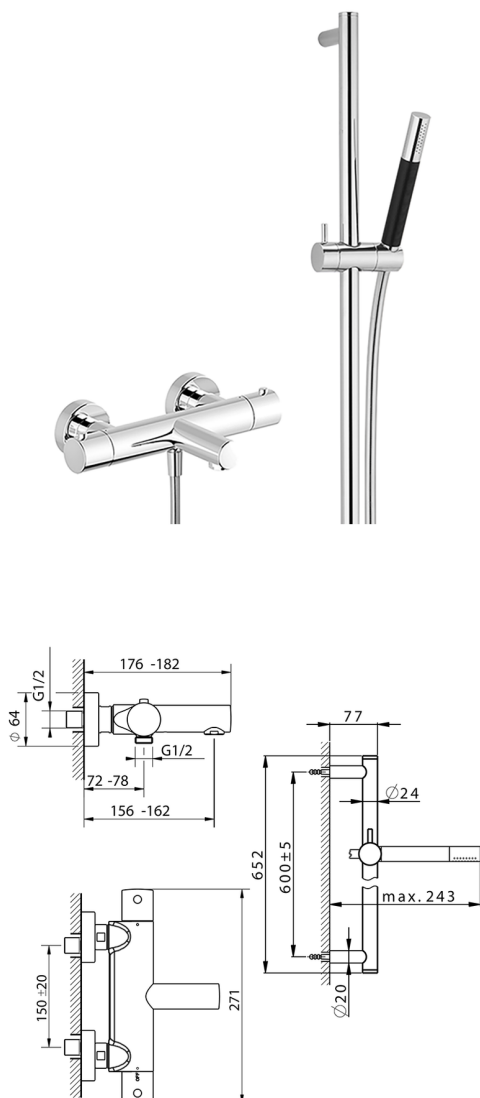

## Thermostatic bath-shower mixer with sliding bar SLIM\_SMS23010

MODEL **SMS23010**

Thermostatic bath-shower mixer with sliding bar, 60 cm slide rail kit with sliding bracket, Brass minimalistic one spray handshower, 150 cm SUPREME smooth flexible hose

### AVAILABLE FINISHINGS

-  **21** 21 Chrome
-  **2B** 2B Polished Nickel
-  **40** 40 Matt Black
-  **4Q** 4Q Matt White

### CHARACTERISTICS

Cartridge Spare Parts **24.04A.PP**  
**8x20 Plus P Thermostatic Valve**

#### DeviaStop

The Cisal Devia Stop technology allows to adjust the water flow and to direct it to the selected output point (overhead soaker, hand shower, etc).