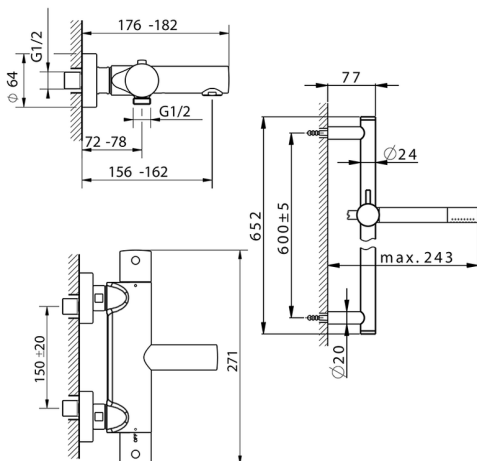

## Thermostatic bath-shower mixer with sliding bar SLIM\_SMS23010

MODEL **SMS23010**

Thermostatic bath-shower mixer with sliding bar, 60 cm slide rail kit with sliding bracket, Brass minimalistic one spray handshower, 150 cm SUPREME smooth flexible hose

### CHARACTERISTICS

Cartridge Spare Parts **24.04A.PP**  
**8x20 Plus P Thermostatic Valve**