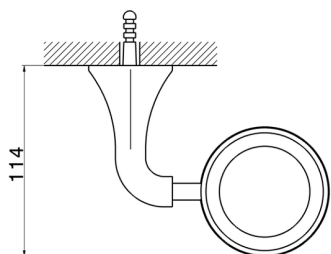

Glass holder CHERIE_CE090500

MODEL **CE090500**

Glass holder, wall mounted glass holder

AVAILABLE FINISHINGS

-  **21** 21 Chrome
-  **24** 24 Gold
-  **2B** 2B Polished Nickel
-  **2P** 2P Rose Gold

CHARACTERISTICS