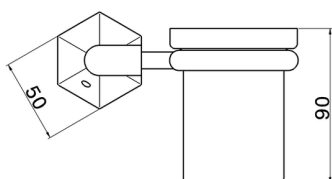

Glass holder CHERIE_CE090500

MODEL **CE090500**

Glass holder, wall mounted glass holder

AVAILABLE FINISHINGS

-  **21** 21 Chrome
-  **24** 24 Gold
-  **2B** 2B Polished Nickel
-  **2P** 2P Rose Gold

CHARACTERISTICS