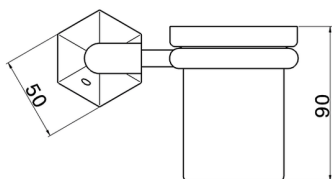

## Glass holder CHERIE\_CE090500

MODEL **CE090500**

Glass holder, wall mounted glass holder