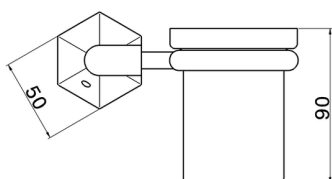

## Glass holder CHERIE\_CE090500

MODEL **CE090500**

Glass holder, wall mounted glass holder