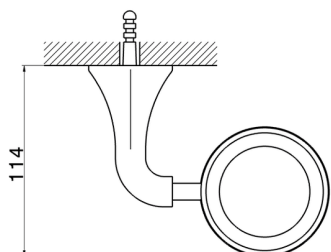

Glass holder CHERIE_CE090500

MODEL **CE090500**

Glass holder, wall mounted glass holder

AVAILABLE FINISHINGS

-  **21** 21 Chrome
-  **24** 24 Gold
-  **2B** 2B Polished Nickel
-  **2P** 2P Rose Gold

CHARACTERISTICS