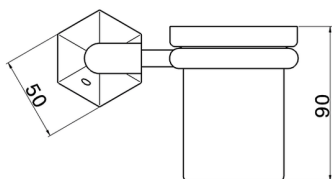

Glass holder CHERIE_CE090500

MODEL **CE090500**

Glass holder, wall mounted glass holder

AVAILABLE FINISHINGS

-  **21** 21 Chrome
-  **24** 24 Gold
-  **2B** 2B Polished Nickel
-  **2P** 2P Rose Gold

CHARACTERISTICS