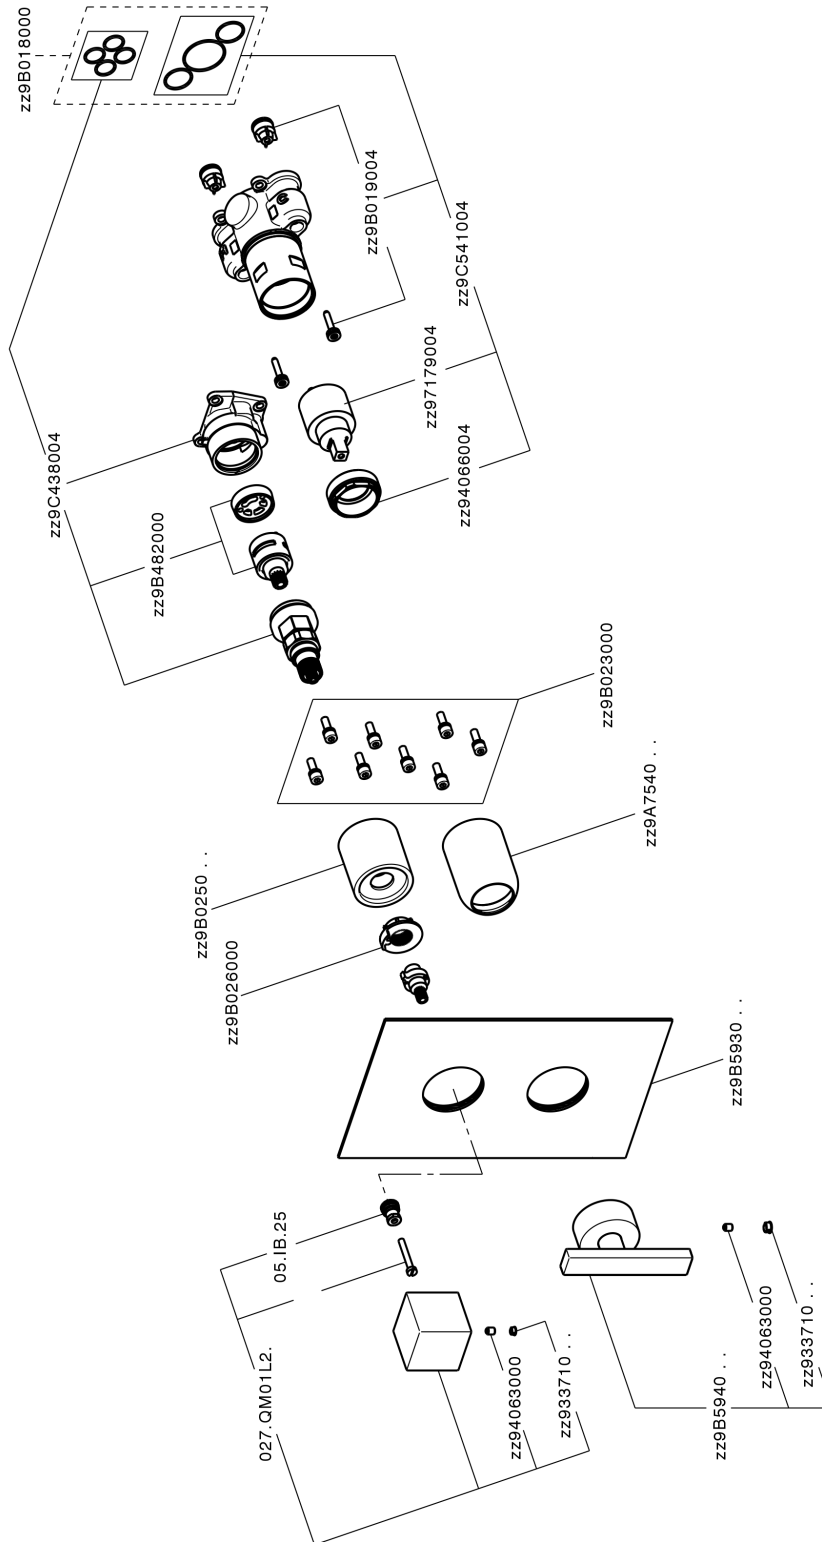

Exposed part for Single Lever One Box Valve WAVE_WE0BM030

WE0BM030

<https://en.cisal.it/exposed-part-for-single-lever-one-box-valve-wave-we0bm030>

One Box Universal Concealed Part ONE BOX_ZA00B031

ZA00B031

<https://en.cisal.it/one-box-universal-concealed-part-one-box-za00b031>

One Box Universal Concealed Part ONE BOX_ZA00B030

ZA00B030

<https://en.cisal.it/one-box-universal-concealed-part-one-box-za00b030>

2025-01-05