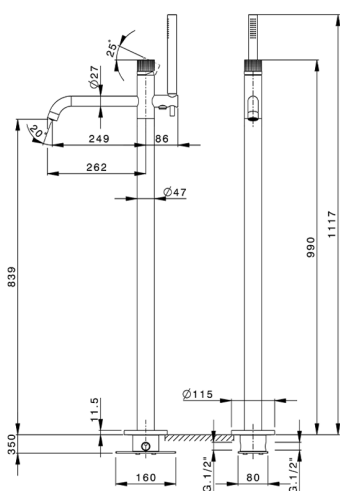

## Free standing single lever bath mixer NUANCE X32\_X1004204

MODEL **X1004204**

Free standing single lever bath mixer, handshower holder on column, D.22 mm INOX minimalistic one spray handshower, concealed part included, 150 cm Stainless Steel flexible hose - INOX AISI

### CHARACTERISTICS

Cartridge Spare Parts **ZZ9B871000**

**40 mm Progressive single-lever cartridge**

2024-12-31