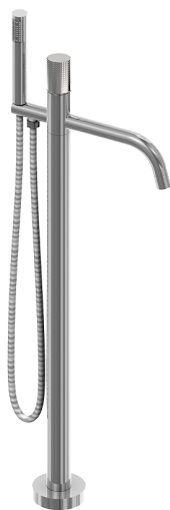

## Free standing single lever bath mixer NUANCE X32\_X1004204

MODEL **X1004204**

Free standing single lever bath mixer, handshower holder on column, D.22 mm INOX minimalistic one spray handshower, concealed part included, 150 cm Stainless Steel flexible hose - INOX AISI

### AVAILABLE FINISHINGS

-  **5H** 5H Dark Brass Brushed
-  **5L** 5L Brushed Black Titanium
-  **5N** 5N Brushed Rose Gold
-  **D1** D1 Brushed Inox

### CHARACTERISTICS

Cartridge Spare Parts **ZZ9B871000**

**40 mm Progressive single-lever cartridge**

2024-12-31