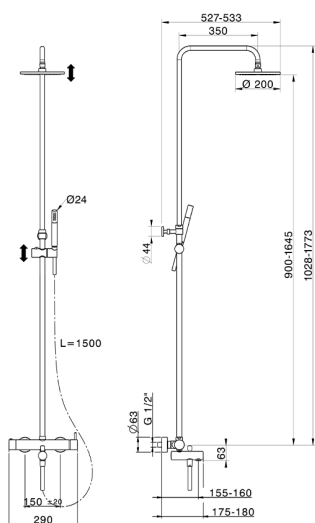

## 3-functions single lever bath set SHOWER COLUMNS\_SM004120

MODEL **SM004120**

3-functions single lever bath set, 2 outlet devia stop cartridge, adjustable riser column, sliding handshower bracket, Brass minimalistic one spray handshower, 200 mm round showerhead 8 mm thick BRASS, 150 cm smooth SUPREME Flexible Hose

AVAILABLE FINISHINGS

CHARACTERISTICS

Cartridge Spare Parts **ZZ95409000**

**35 mm Cartridge**

### EcoStop

EcoStop feature limits water flow to approximately 50% of maximum output with one point of resistance on setting. Push slightly past the middle stop only when full water output is required. This will save water up to 50%.

### DeviaStop

The Cisal Devia Stop technology allows to adjust the water flow and to direct it to the selected output point (overhead soaker, hand shower, etc).

2024-10-18