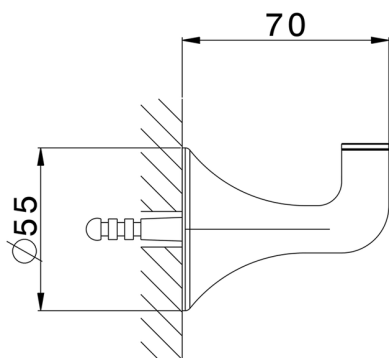

Single hook VITA_VI090710

MODEL **VI090710**

Single hook

AVAILABLE FINISHINGS

-  **21** 21 Chrome
-  **2Q** 2Q Black Titanium
-  **40** 40 Matt Black
-  **4Q** 4Q Matt White

CHARACTERISTICS

2024-12-22