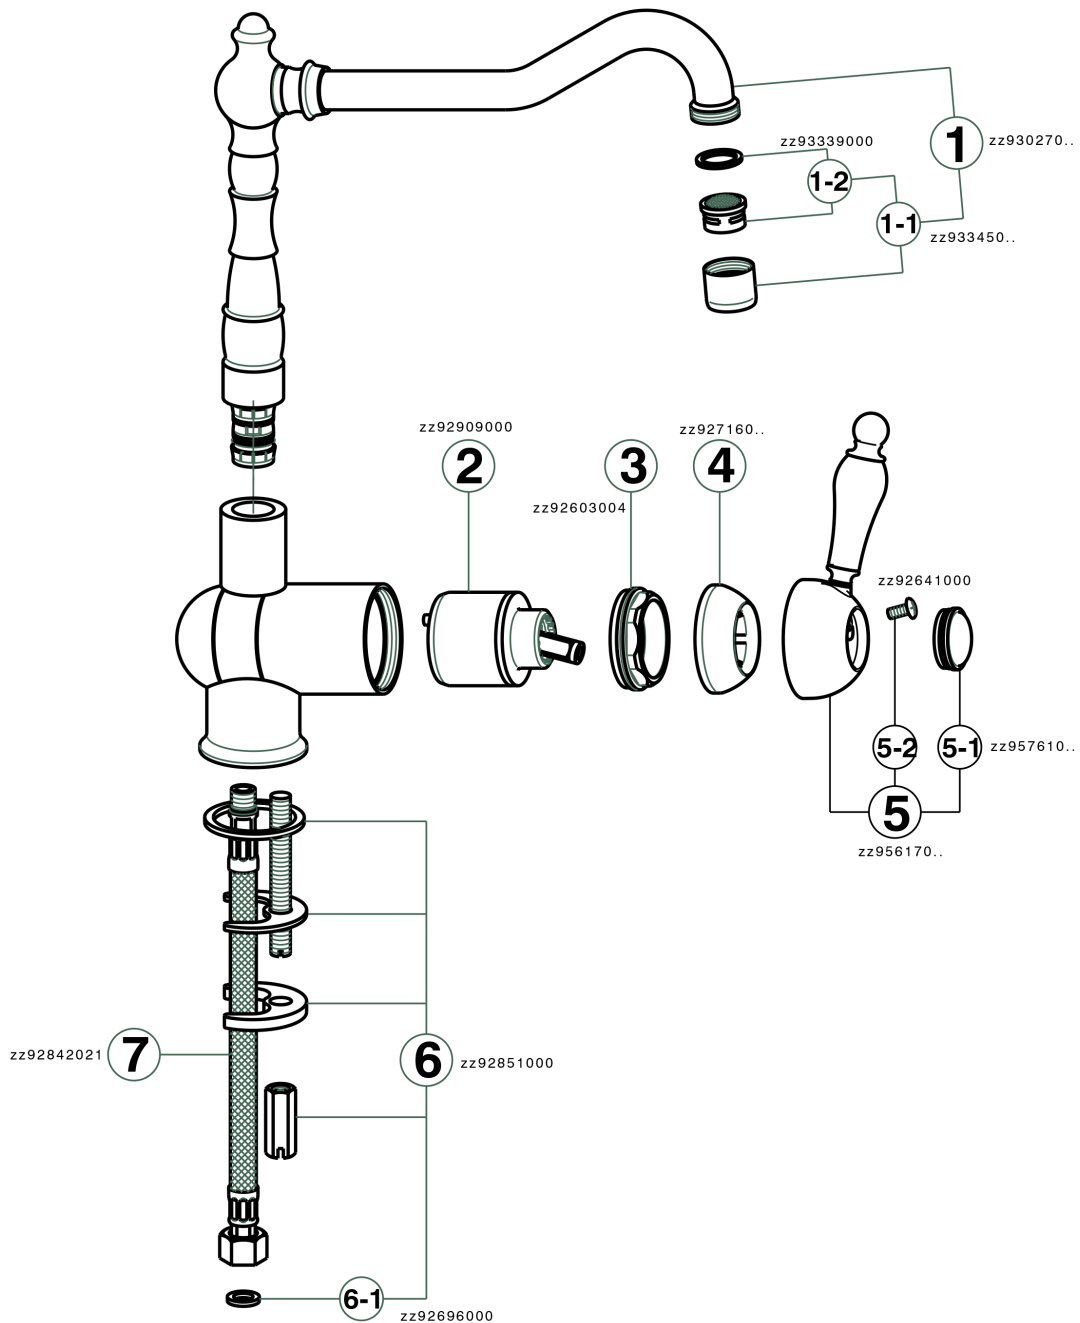

Single lever sink mixer with reclined spout ARCANA EMPRESS_EM001530

MODEL **EM001530**

Single lever sink mixer with reclined spout, swivel spout, G.3/8" stainless steel flexible hose

AVAILABLE FINISHINGS

-  **21** 21 Chrome
-  **24** 24 Gold
-  **26** 26 Old Copper
-  **27** 27 Old Bronze
-  **2A** 2A Satin Brushed Nickel
-  **74** 74 Chrome/Gold

CHARACTERISTICS

Cartridge Spare Parts **ZZ92909000**

43 mm Cartridge

Single lever sink mixer with reclined spout ARCANA EMPRESS_EM001530

EM001530

<https://en.cisal.it/single-lever-sink-mixer-with-reclined-spout-arcana-empress-em001530>

2026-06-05