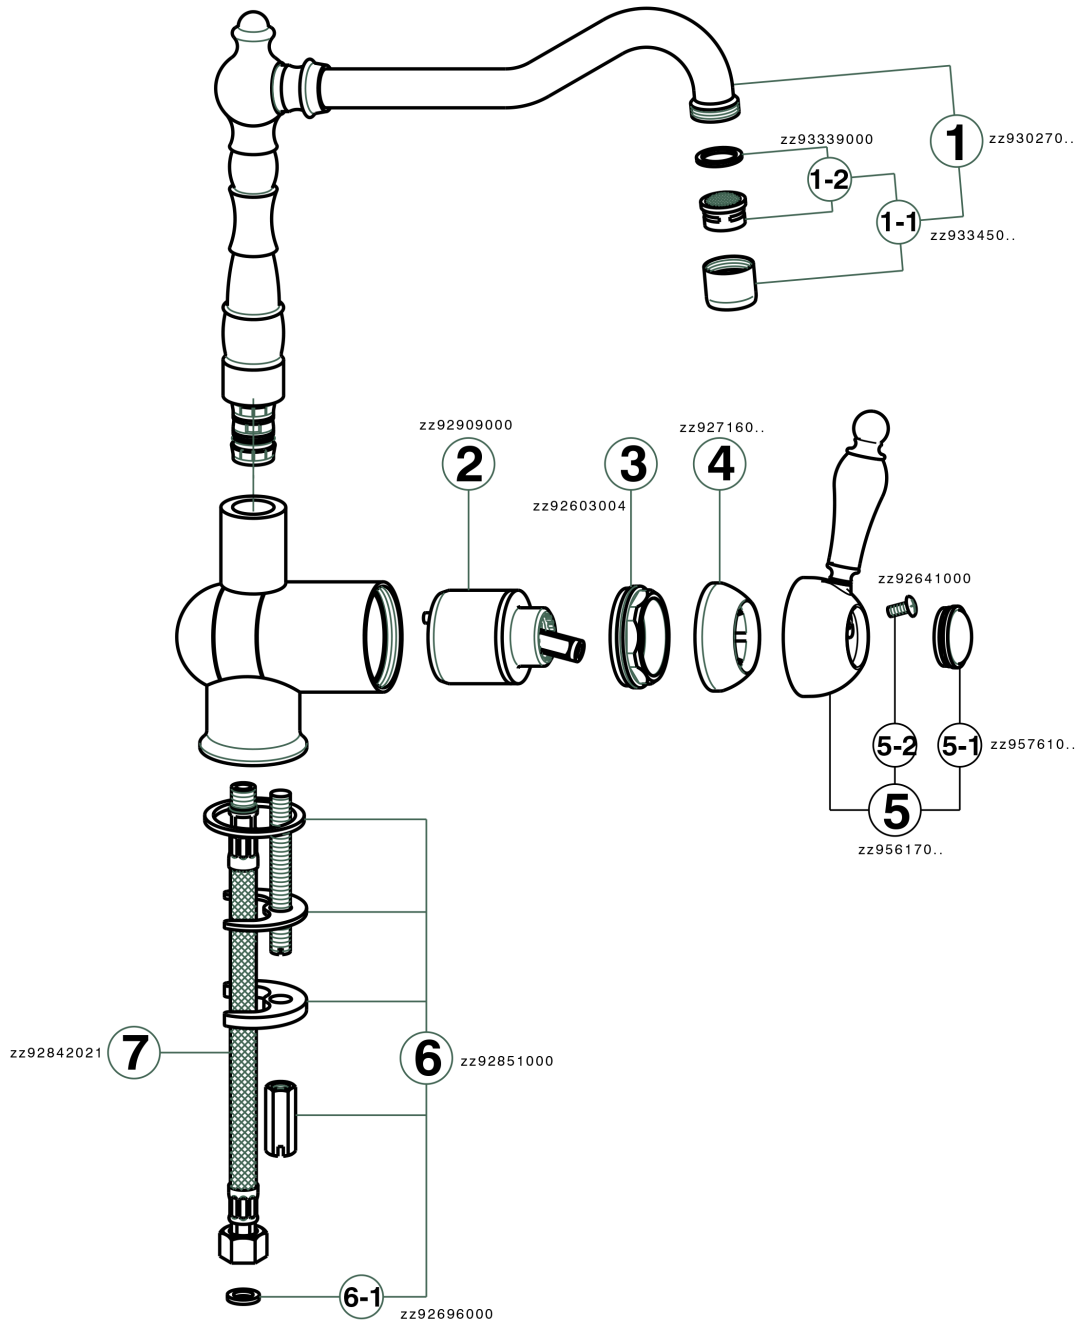

Single lever sink mixer with reclined spout ARCANA EMPRESS_EM001530

MODEL **EM001530**

Single lever sink mixer with reclined spout, swivel spout, G.3/8" stainless steel flexible hose

AVAILABLE FINISHINGS

-  **21** 21 Chrome
-  **24** 24 Gold
-  **26** 26 Old Copper
-  **27** 27 Old Bronze
-  **2A** 2A Satin Brushed Nickel
-  **74** 74 Chrome/Gold

CHARACTERISTICS

Cartridge Spare Parts **ZZ92909000**

43 mm Cartridge

Single lever sink mixer with reclined spout ARCANA EMPRESS_EM001530

EM001530

<https://en.cisal.it/single-lever-sink-mixer-with-reclined-spout-arcana-empress-em001530>

2026-06-25