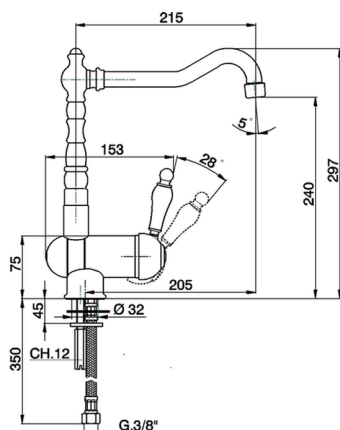

Single lever sink mixer with reclined spout ARCANA EMPRESS_EM001530

MODEL **EM001530**

Single lever sink mixer with reclined spout, swivel spout, G.3/8" stainless steel flexible hose

AVAILABLE FINISHINGS

-  **21** 21 Chrome
-  **24** 24 Gold
-  **26** 26 Old Copper
-  **27** 27 Old Bronze
-  **2A** 2A Satin Brushed Nickel
-  **74** 74 Chrome/Gold

CHARACTERISTICS

Cartridge Spare Parts **ZZ92909000**

43 mm Cartridge

Single lever sink mixer with reclined spout ARCANA EMPRESS_EM001530

EM001530

<https://en.cisal.it/single-lever-sink-mixer-with-reclined-spout-arcana-empress-em001530>

2026-06-25