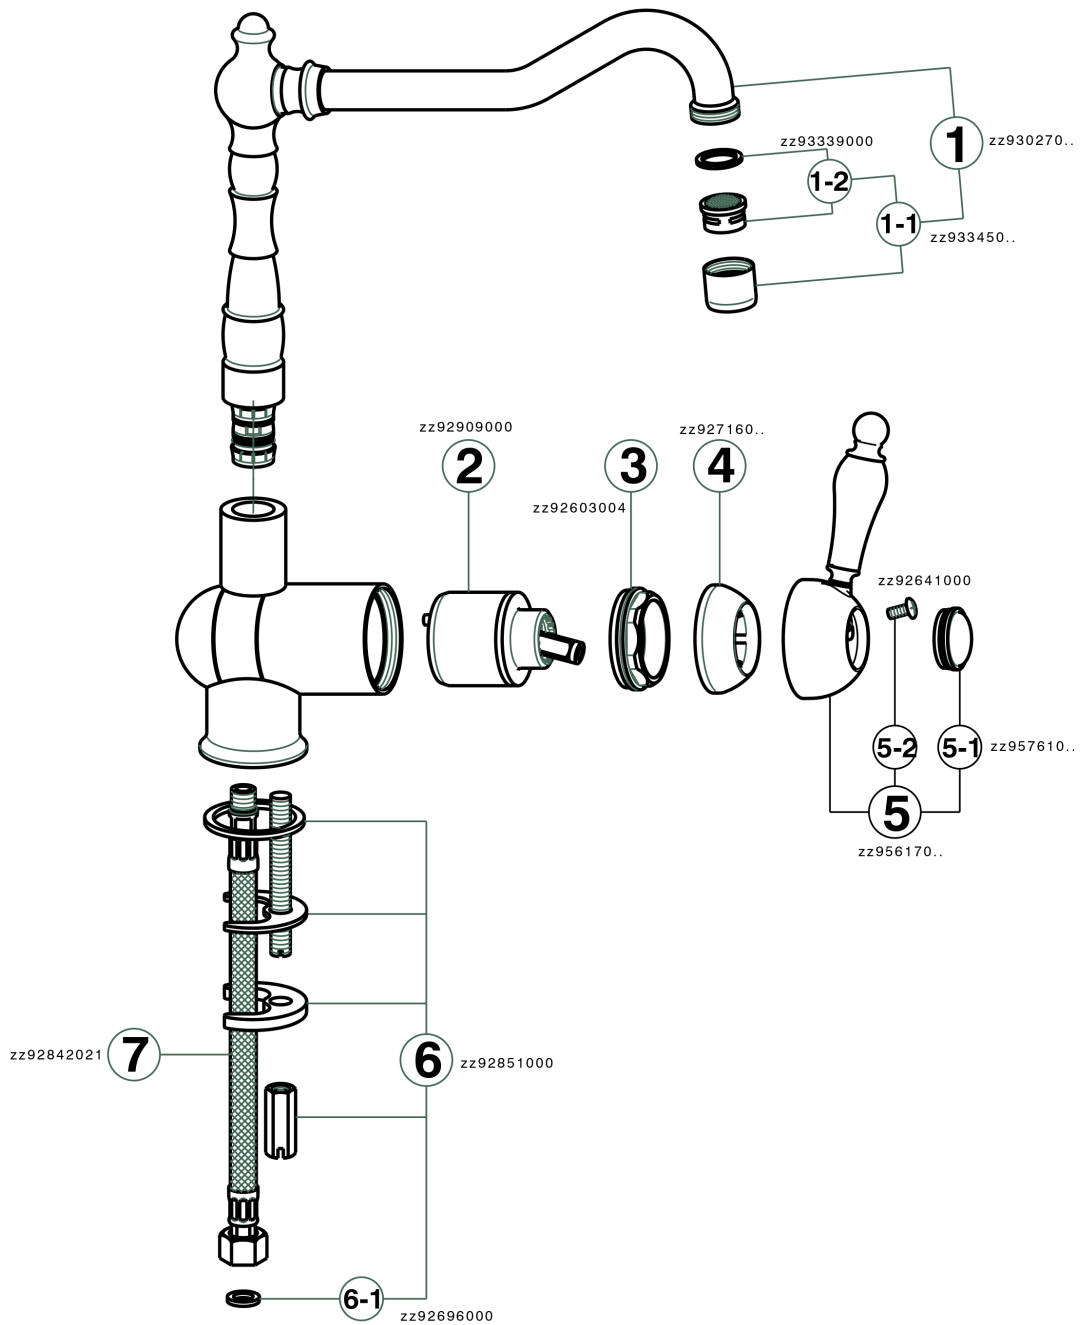

## Single lever sink mixer with reclined spout ARCANA EMPRESS\_EM001530

EM001530

<https://en.cisal.it/single-lever-sink-mixer-with-reclined-spout-arcana-empress-em001530>

2026-04-24