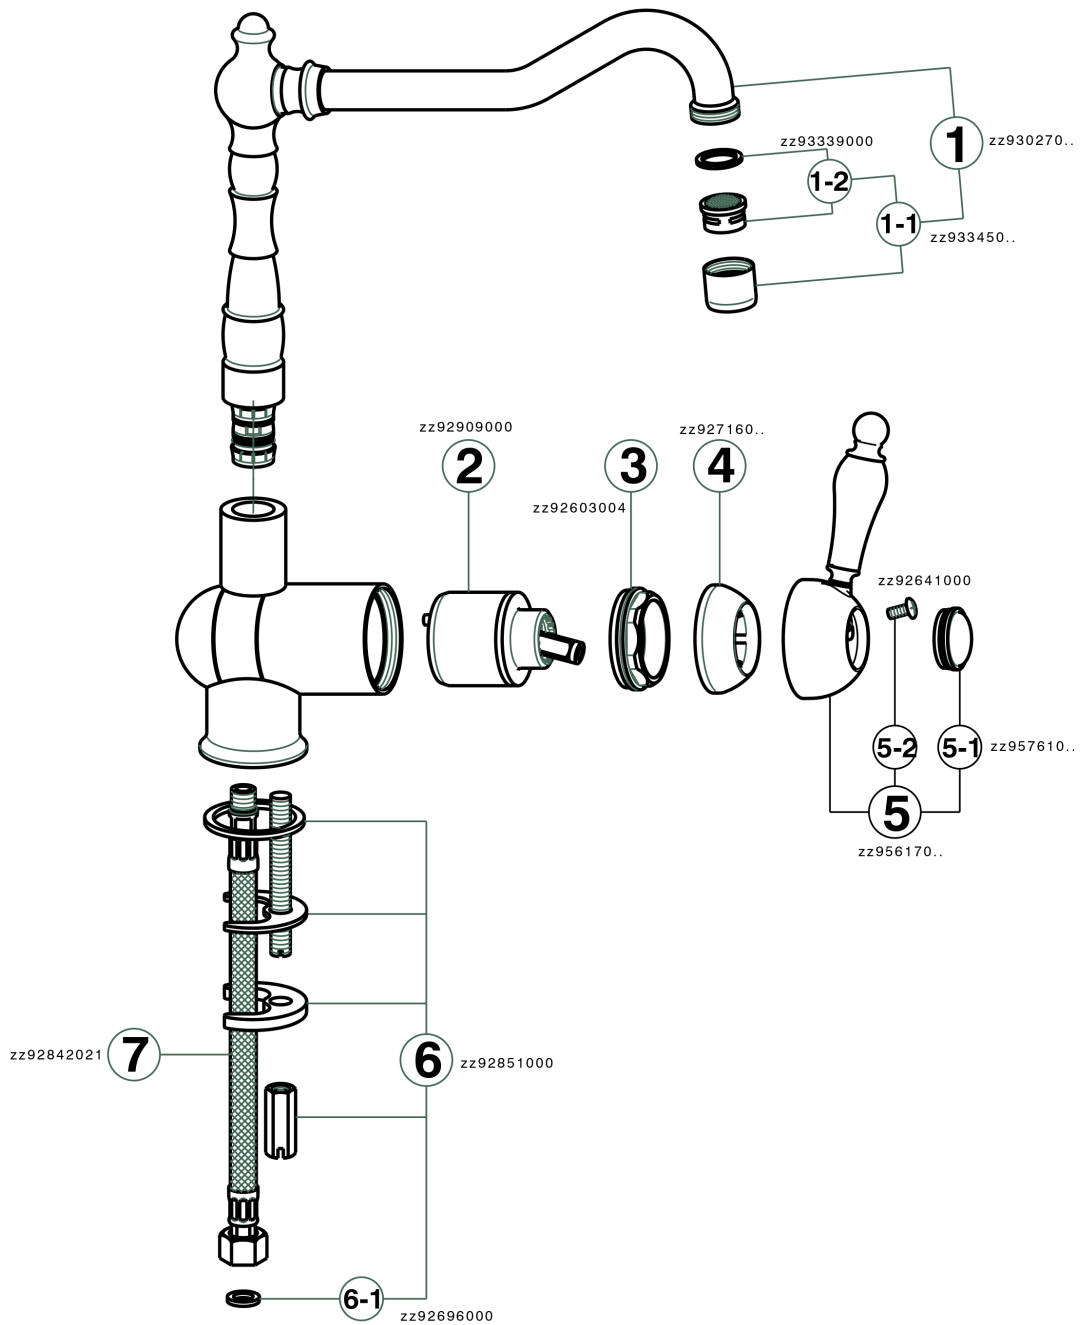

Single lever sink mixer with reclined spout ARCANA EMPRESS_EM001530

EM001530

<https://en.cisal.it/single-lever-sink-mixer-with-reclined-spout-arcana-empress-em001530>

2026-06-05