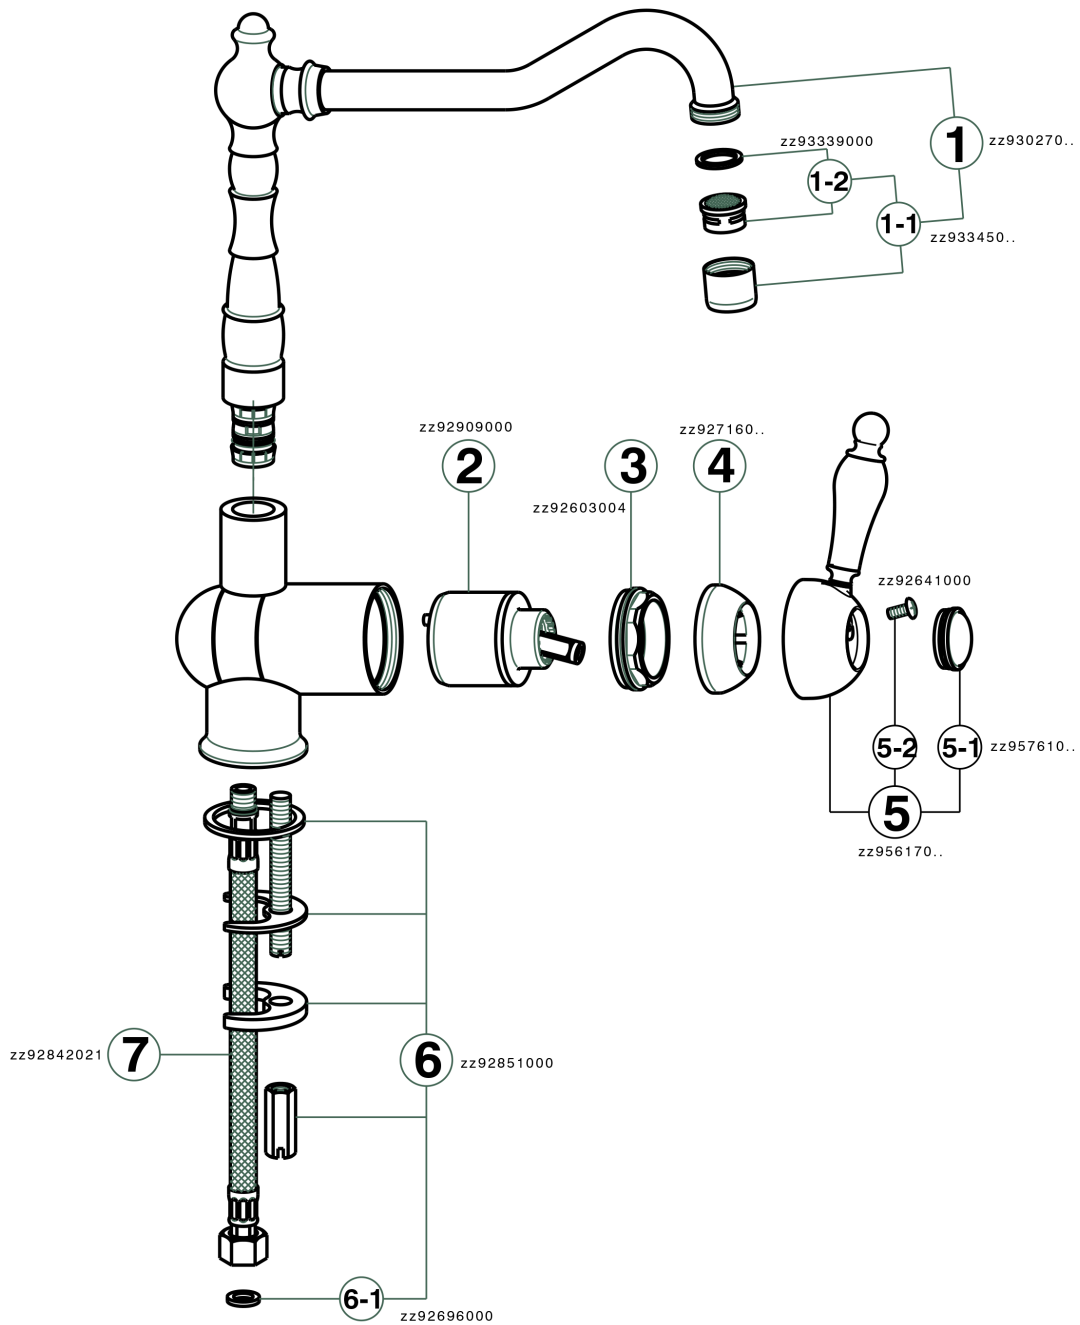

Single lever sink mixer with reclined spout ARCANIA EMPRESS_EM001530

MODEL **EM001530**

Single lever sink mixer with reclined spout, swivel spout, G.3/8" stainless steel flexible hose

AVAILABLE FINISHINGS

-  **21** 21 Chrome
-  **24** 24 Gold
-  **26** 26 Old Copper
-  **27** 27 Old Bronze
-  **2A** 2A Satin Brushed Nickel
-  **74** 74 Chrome/Gold

CHARACTERISTICS

Cartridge Spare Parts **ZZ92909000**

43 mm Cartridge

Single lever sink mixer with reclined spout ARCANA EMPRESS_EM001530

EM001530

<https://en.cisal.it/single-lever-sink-mixer-with-reclined-spout-arcana-empress-em001530>

2026-05-15