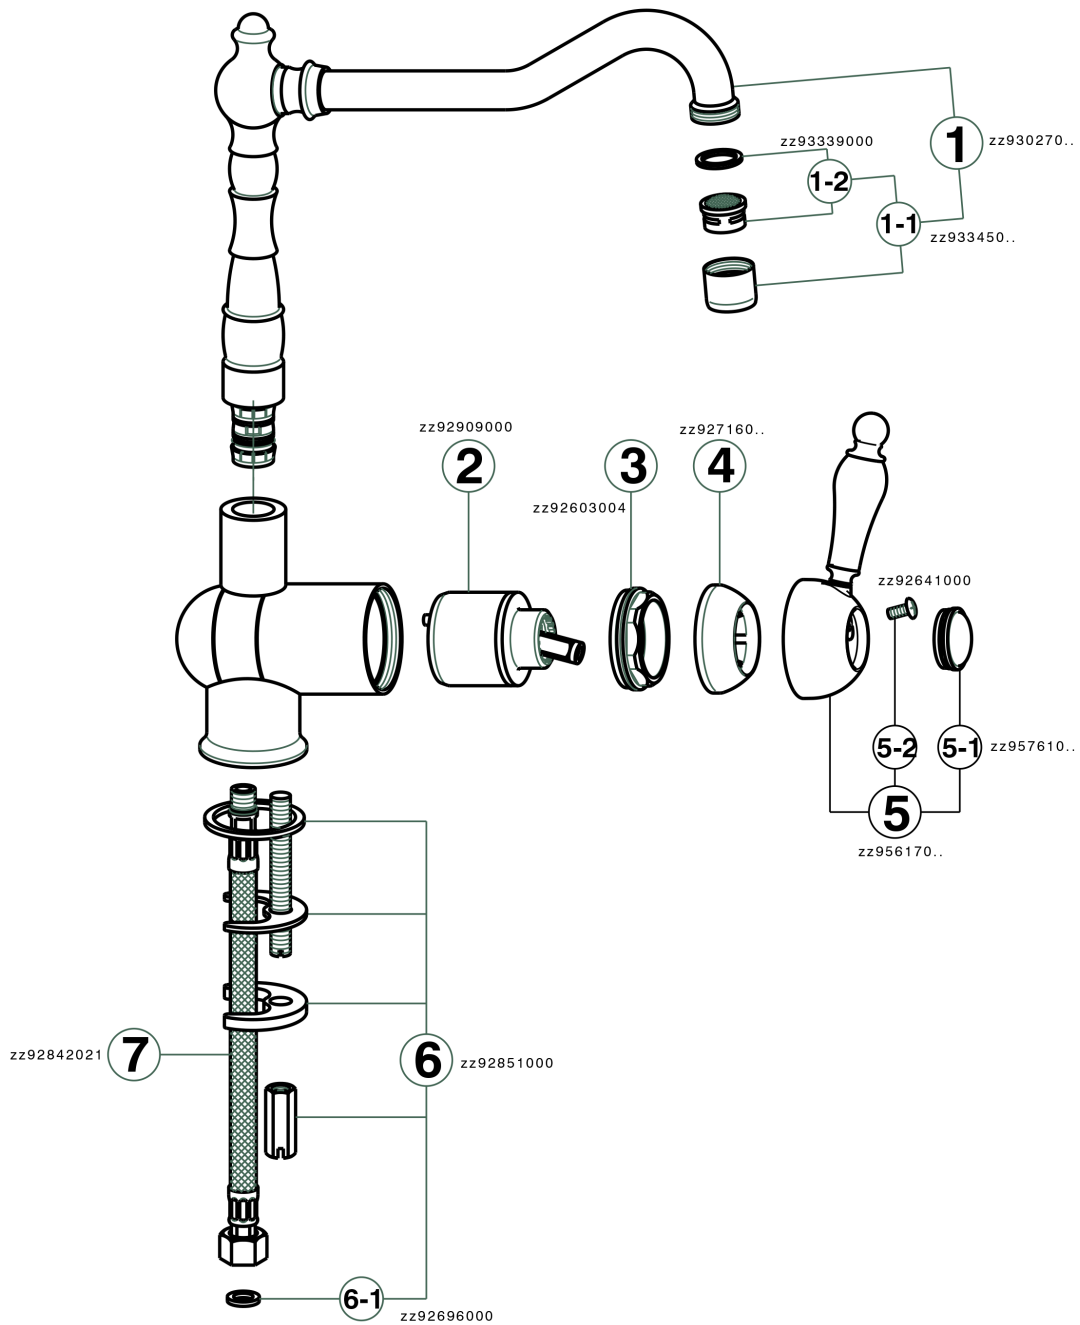

Single lever sink mixer with reclined spout ARCANA EMPRESS_EM001530

MODEL **EM001530**

Single lever sink mixer with reclined spout, swivel spout, G.3/8" stainless steel flexible hose

AVAILABLE FINISHINGS

-  **21** 21 Chrome
-  **24** 24 Gold
-  **26** 26 Old Copper
-  **27** 27 Old Bronze
-  **2A** 2A Satin Brushed Nickel
-  **74** 74 Chrome/Gold

CHARACTERISTICS

Cartridge Spare Parts **ZZ92909000**

43 mm Cartridge

Single lever sink mixer with reclined spout ARCANA EMPRESS_EM001530

EM001530

<https://en.cisal.it/single-lever-sink-mixer-with-reclined-spout-arcana-empress-em001530>

2026-06-04