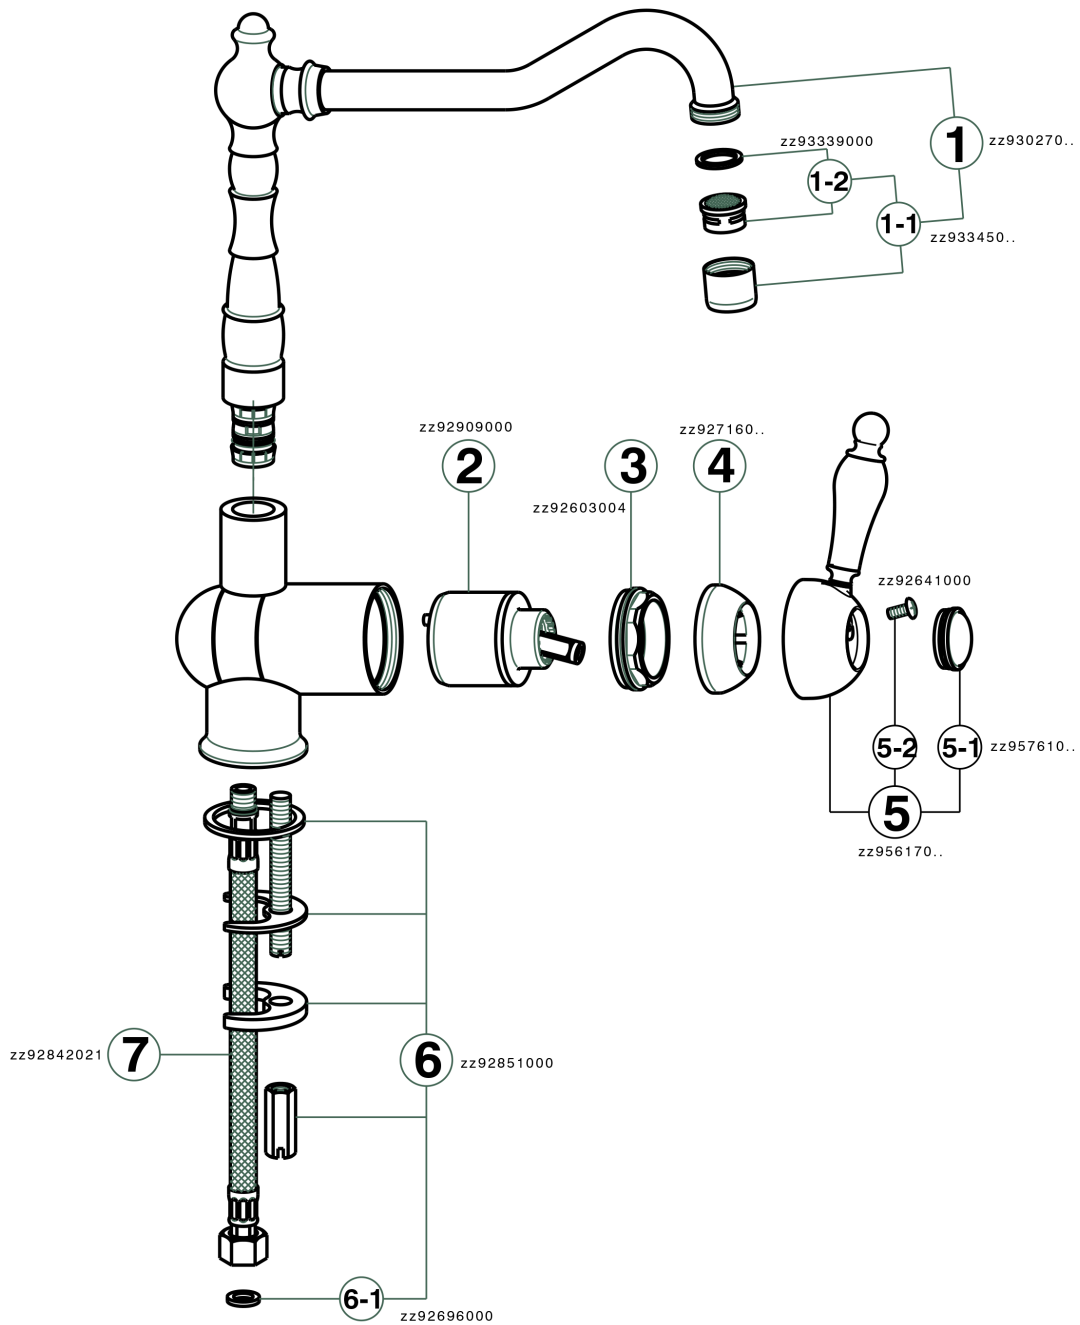

## Single lever sink mixer with reclined spout ARCANA EMPRESS\_EM001530

MODEL **EM001530**

Single lever sink mixer with reclined spout, swivel spout, G.3/8" stainless steel flexible hose

### AVAILABLE FINISHINGS

-  **21** 21 Chrome
-  **24** 24 Gold
-  **26** 26 Old Copper
-  **27** 27 Old Bronze
-  **2A** 2A Satin Brushed Nickel
-  **74** 74 Chrome/Gold

### CHARACTERISTICS

Cartridge Spare Parts **ZZ92909000**

**43 mm Cartridge**

## Single lever sink mixer with reclined spout ARCANA EMPRESS\_EM001530

EM001530

<https://en.cisal.it/single-lever-sink-mixer-with-reclined-spout-arcana-empress-em001530>

2026-06-25