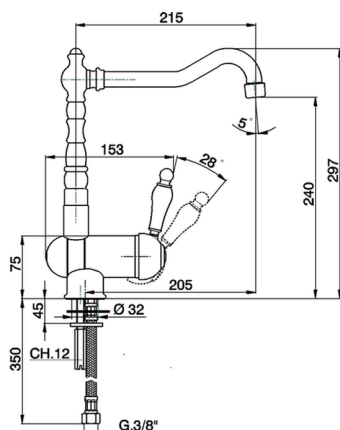

Single lever sink mixer with reclined spout ARCANA EMPRESS_EM001530

MODEL **EM001530**

Single lever sink mixer with reclined spout, swivel spout, G.3/8" stainless steel flexible hose

AVAILABLE FINISHINGS

-  **21** 21 Chrome
-  **24** 24 Gold
-  **26** 26 Old Copper
-  **27** 27 Old Bronze
-  **2A** 2A Satin Brushed Nickel
-  **74** 74 Chrome/Gold

CHARACTERISTICS

Cartridge Spare Parts **ZZ92909000**

43 mm Cartridge

Single lever sink mixer with reclined spout ARCANA EMPRESS_EM001530

EM001530

<https://en.cisal.it/single-lever-sink-mixer-with-reclined-spout-arcana-empress-em001530>

2026-06-04