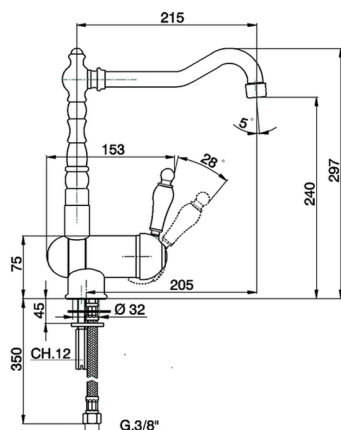

Single lever sink mixer with reclined spout ARCANIA EMPRESS_EM001530

MODEL **EM001530**

Single lever sink mixer with reclined spout, swivel spout, G.3/8" stainless steel flexible hose

AVAILABLE FINISHINGS

-  **21** 21 Chrome
-  **24** 24 Gold
-  **26** 26 Old Copper
-  **27** 27 Old Bronze
-  **2A** 2A Satin Brushed Nickel
-  **74** 74 Chrome/Gold

CHARACTERISTICS

Cartridge Spare Parts **ZZ92909000**

43 mm Cartridge

Single lever sink mixer with reclined spout ARCANA EMPRESS_EM001530

EM001530

<https://en.cisal.it/single-lever-sink-mixer-with-reclined-spout-arcana-empress-em001530>

2026-05-15