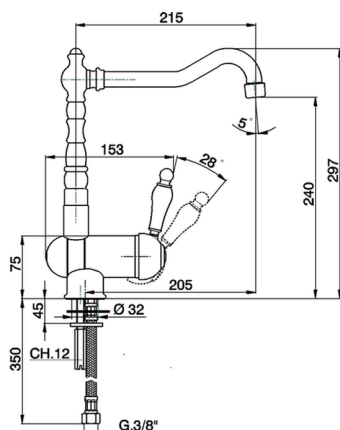

CHARACTERISTICS

Cartridge Spare Parts **ZZ92909000**

43 mm Cartridge