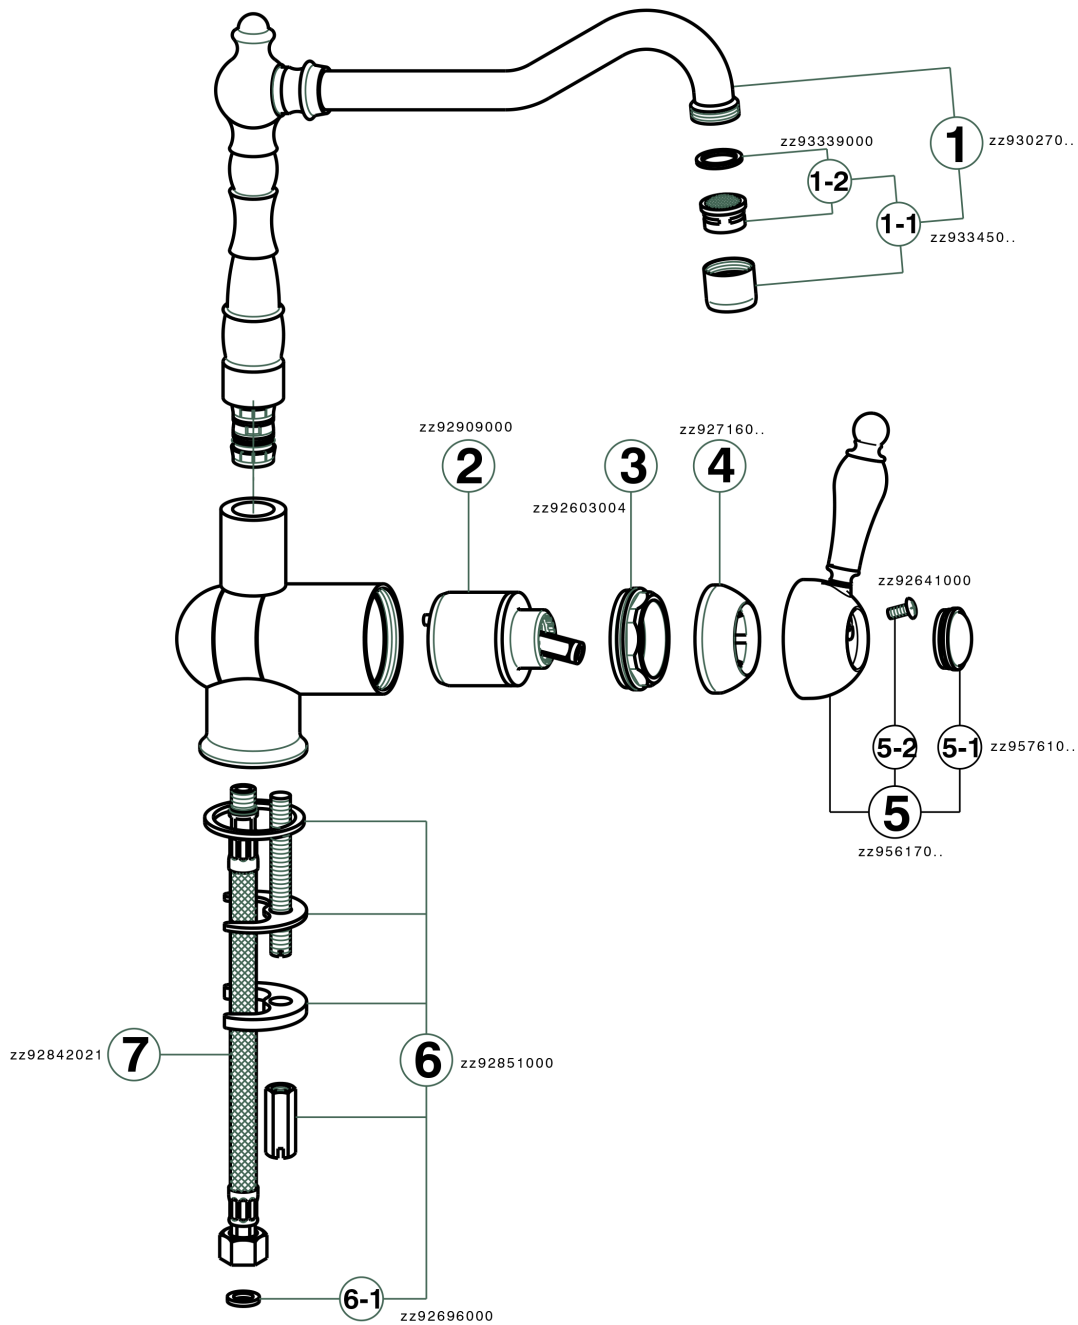

Single lever sink mixer with reclined spout ARCANA EMPRESS_EM001530

EM001530

<https://en.cisal.it/single-lever-sink-mixer-with-reclined-spout-arcana-empress-em001530>

2026-04-04