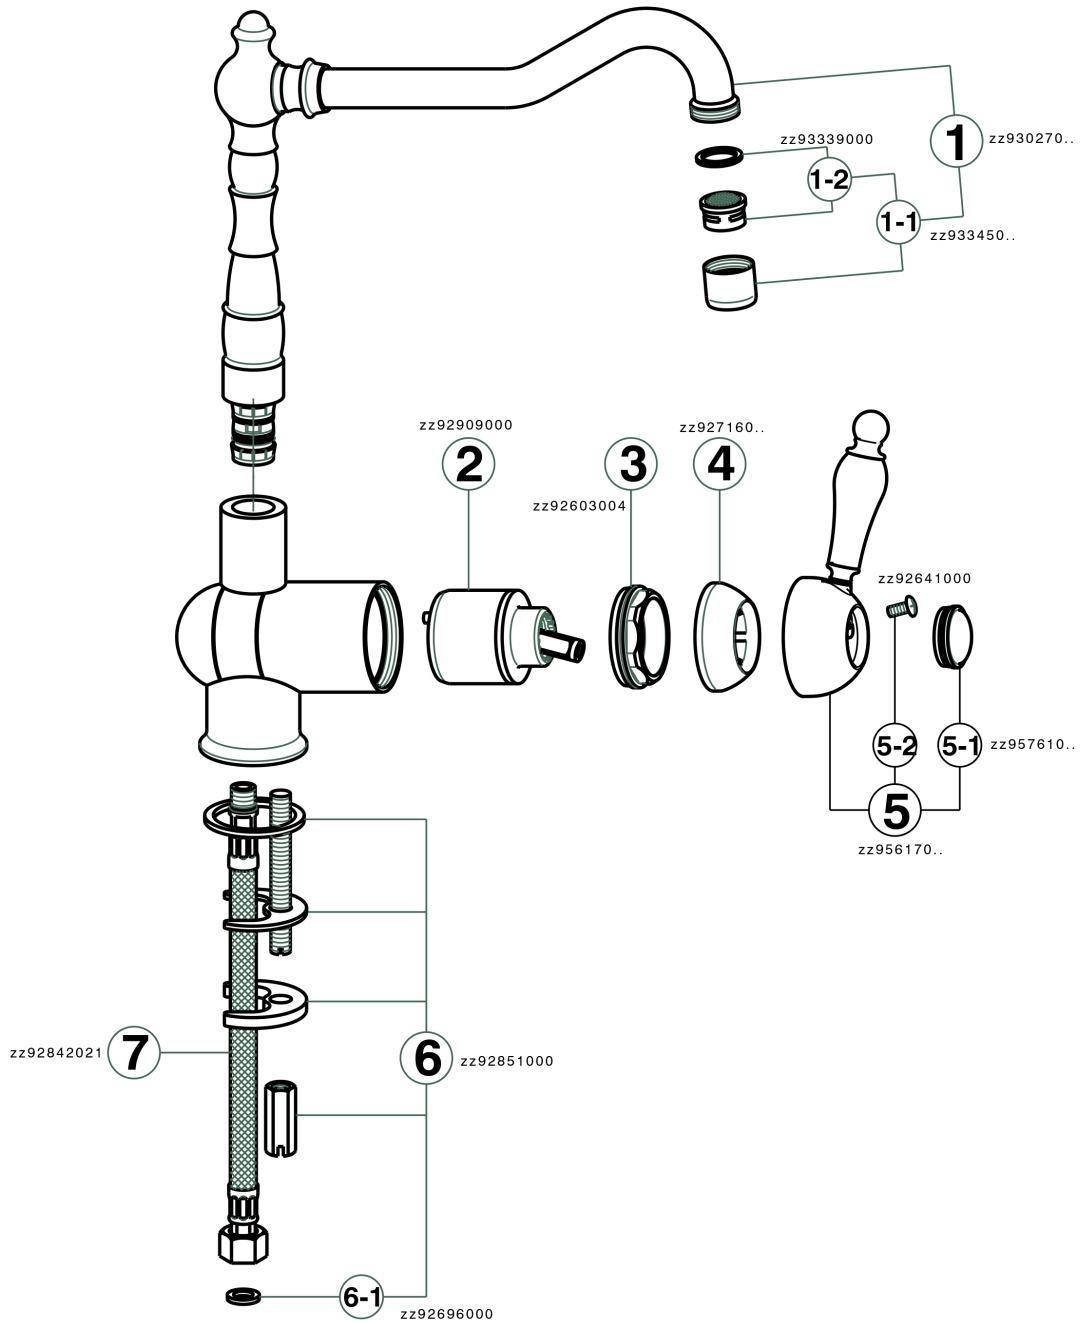

Single lever sink mixer with reclined spout ARCANA EMPRESS_EM001530

EM001530

<https://en.cisal.it/single-lever-sink-mixer-with-reclined-spout-arcana-empress-em001530>

2026-06-25