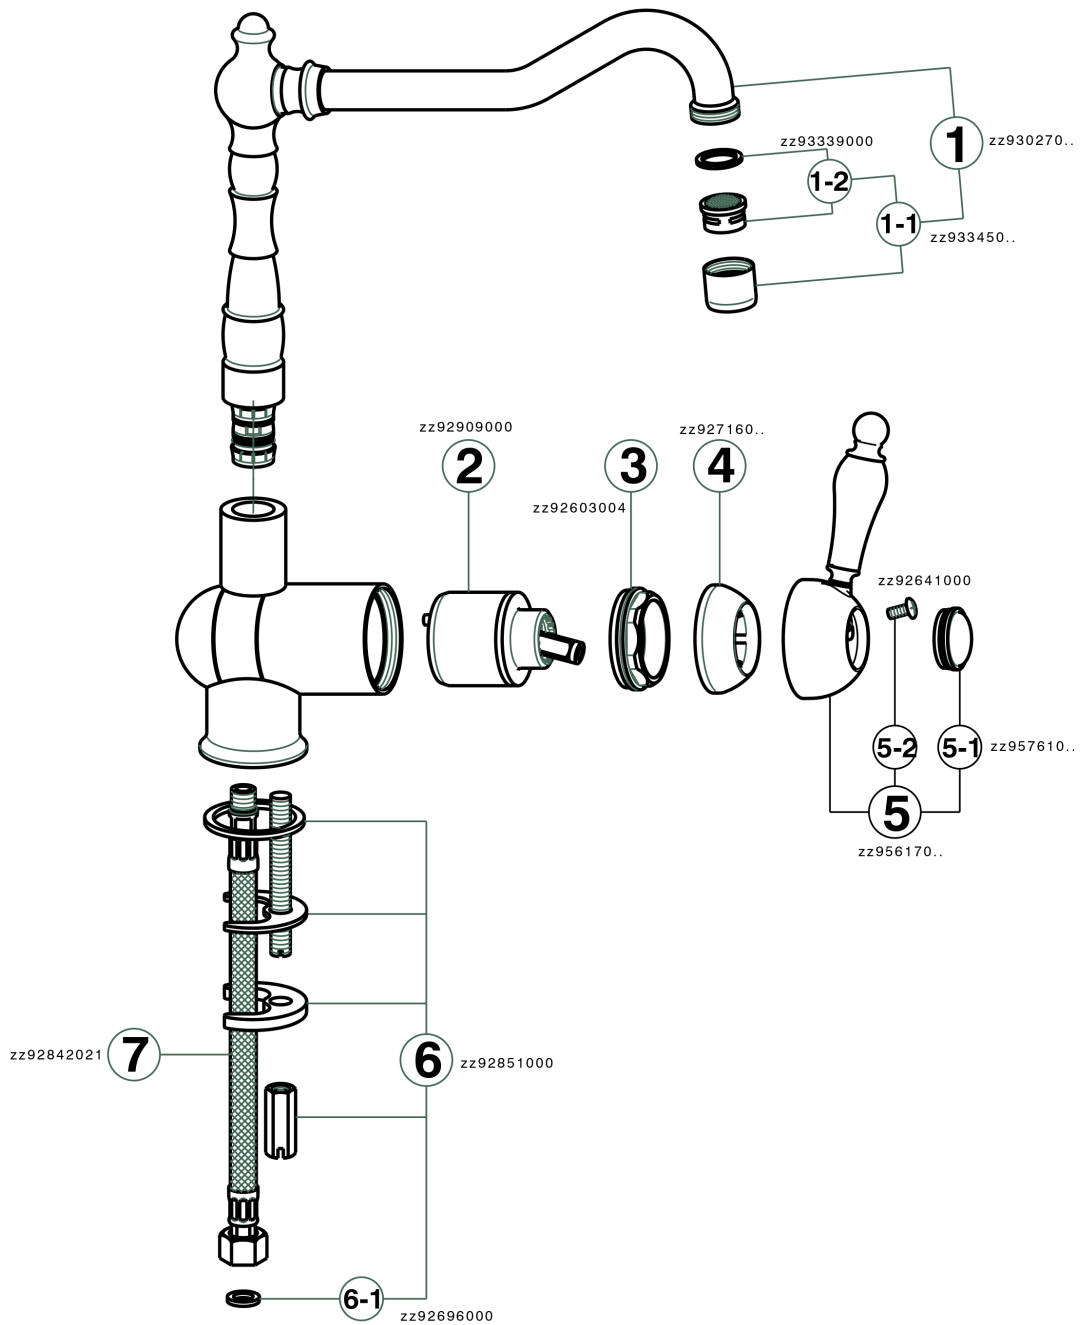

Single lever sink mixer with reclined spout ARCANA EMPRESS_EM001530

EM001530

<https://en.cisal.it/single-lever-sink-mixer-with-reclined-spout-arcana-empress-em001530>

2026-05-15