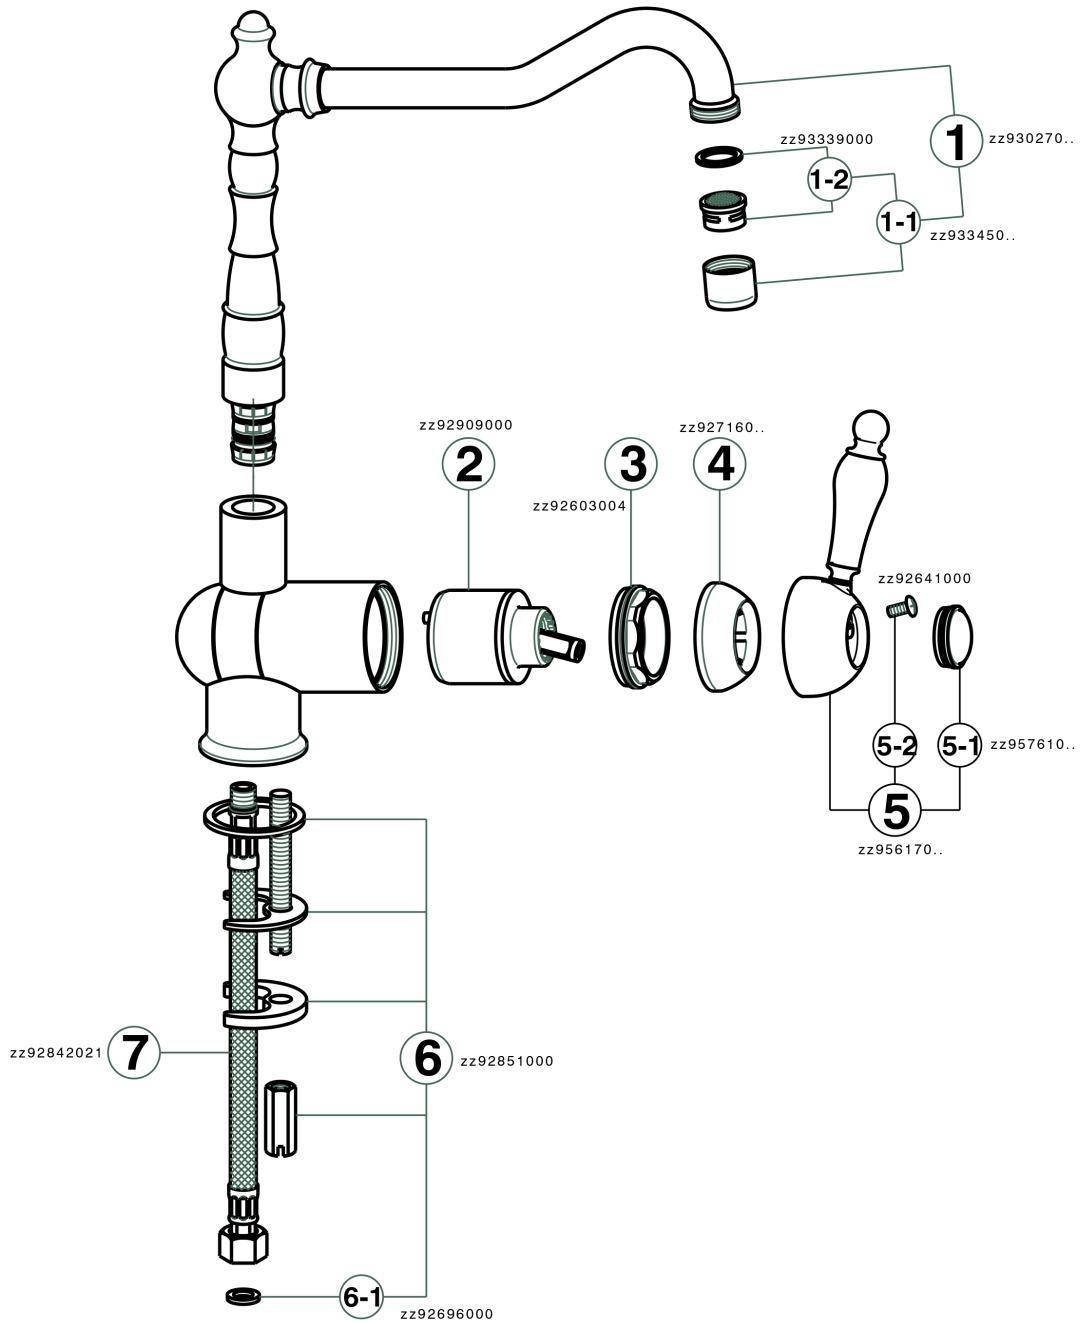

Single lever sink mixer with reclined spout ARCANA EMPRESS_EM001530

EM001530

<https://en.cisal.it/single-lever-sink-mixer-with-reclined-spout-arcana-empress-em001530>

2026-04-24