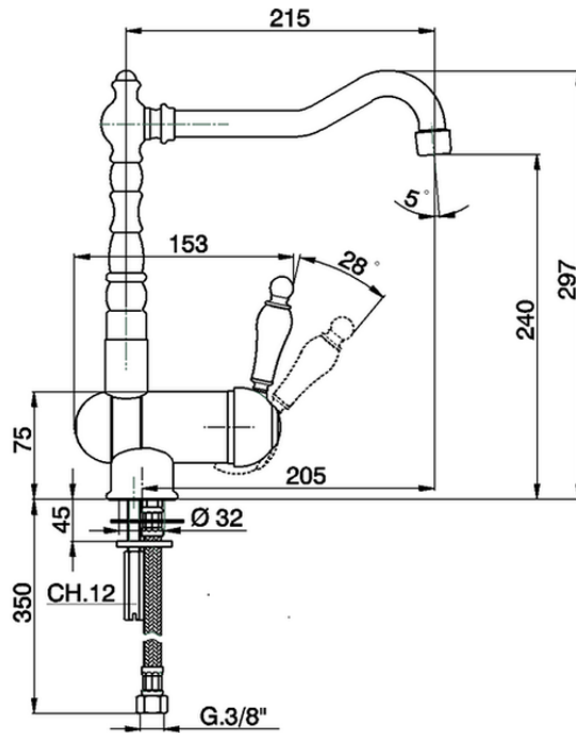

## Single lever sink mixer with reclined spout ARCANA EMPRESS\_EM001530

EM001530

<https://en.cisal.it/single-lever-sink-mixer-with-reclined-spout-arcana-empress-em001530>

2026-04-24