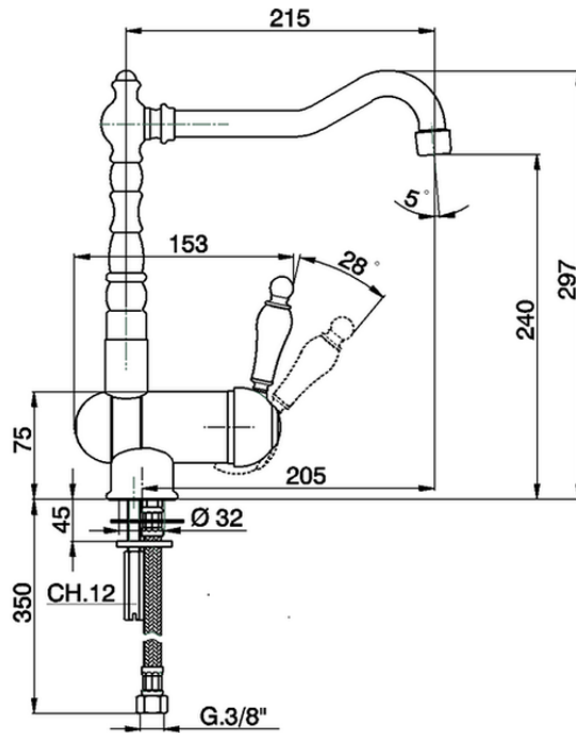

Single lever sink mixer with reclined spout ARCANA EMPRESS_EM001530

EM001530

<https://en.cisal.it/single-lever-sink-mixer-with-reclined-spout-arcana-empress-em001530>

2026-06-04