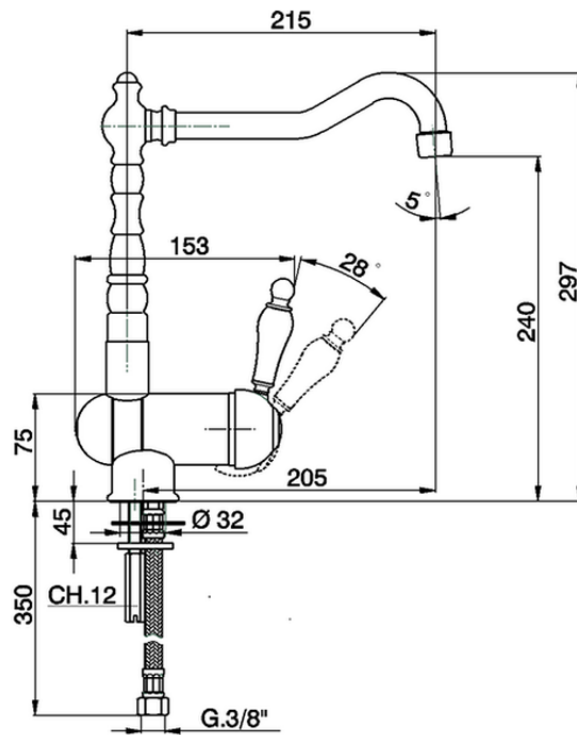

Single lever sink mixer with reclined spout ARCANA EMPRESS_EM001530

EM001530

<https://en.cisal.it/single-lever-sink-mixer-with-reclined-spout-arcana-empress-em001530>

2026-06-14