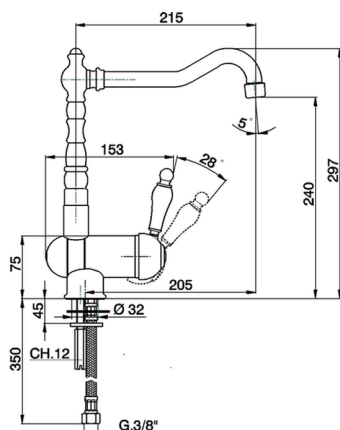

Single lever sink mixer with reclined spout ARCANA EMPRESS_EM001530

MODEL **EM001530**

Single lever sink mixer with reclined spout, swivel spout, G.3/8" stainless steel flexible hose

AVAILABLE FINISHINGS

-  **21** 21 Chrome
-  **24** 24 Gold
-  **26** 26 Old Copper
-  **27** 27 Old Bronze
-  **2A** 2A Satin Brushed Nickel
-  **74** 74 Chrome/Gold

CHARACTERISTICS

Cartridge Spare Parts **ZZ92909000**

43 mm Cartridge

Single lever sink mixer with reclined spout ARCANA EMPRESS_EM001530

EM001530

<https://en.cisal.it/single-lever-sink-mixer-with-reclined-spout-arcana-empress-em001530>

2026-04-04