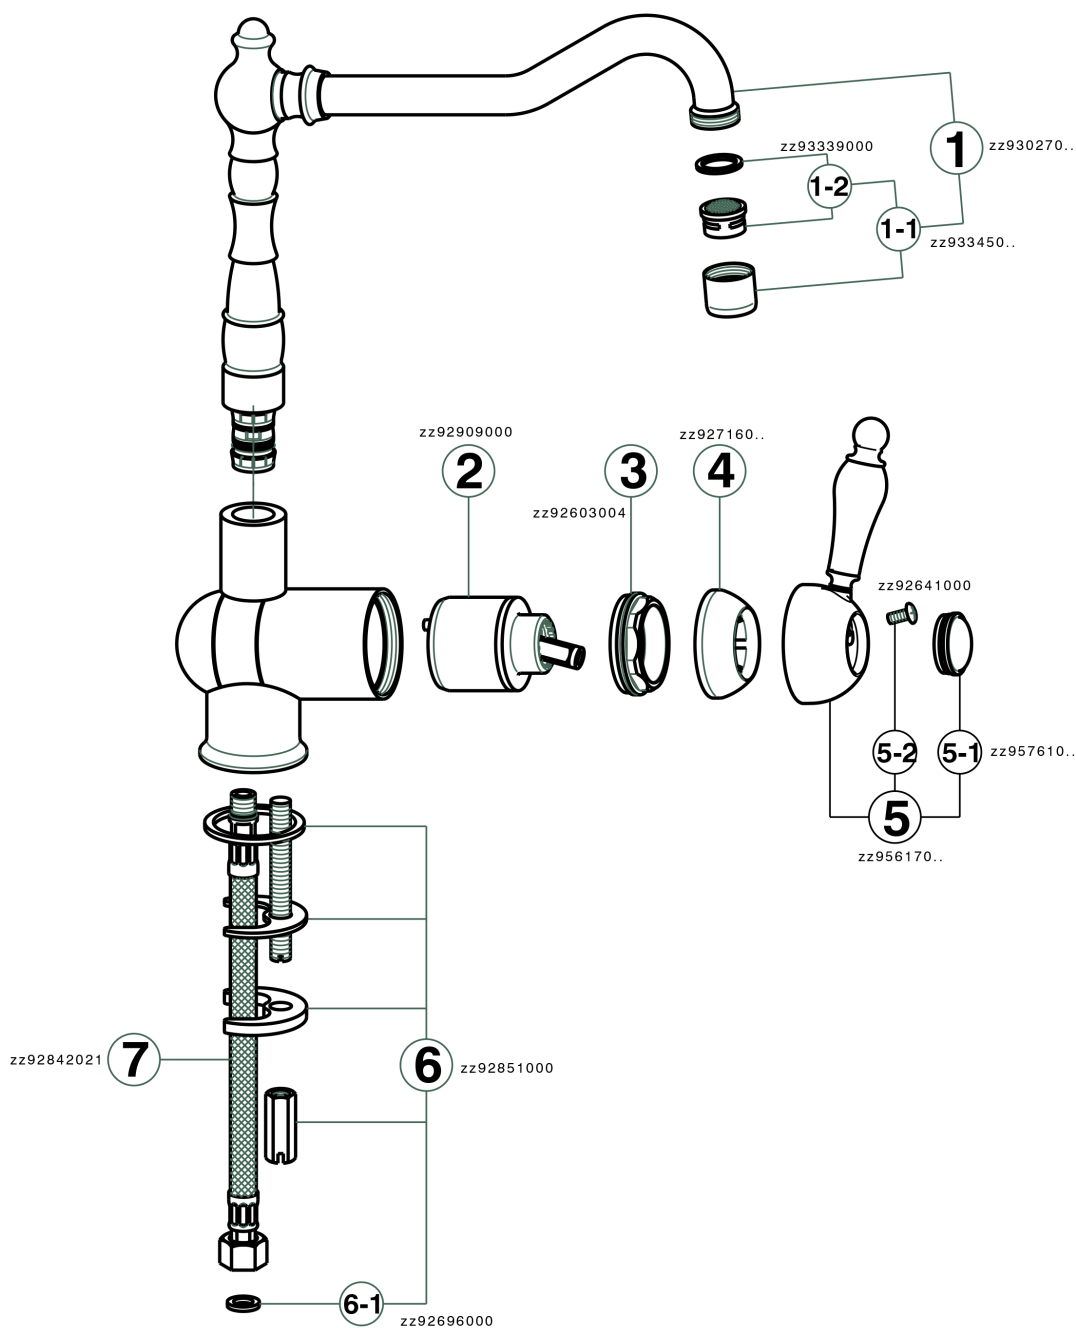

Single lever sink mixer with reclined spout ARCANA EMPRESS_EM001530

MODEL **EM001530**

Single lever sink mixer with reclined spout, swivel spout, G.3/8" stainless steel flexible hose

AVAILABLE FINISHINGS

-  **21** 21 Chrome
-  **24** 24 Gold
-  **26** 26 Old Copper
-  **27** 27 Old Bronze
-  **2A** 2A Satin Brushed Nickel
-  **74** 74 Chrome/Gold

CHARACTERISTICS

Cartridge Spare Parts **ZZ92909000**

43 mm Cartridge

Single lever sink mixer with reclined spout ARCANA EMPRESS_EM001530

EM001530

<https://en.cisal.it/single-lever-sink-mixer-with-reclined-spout-arcana-empress-em001530>

2026-04-04