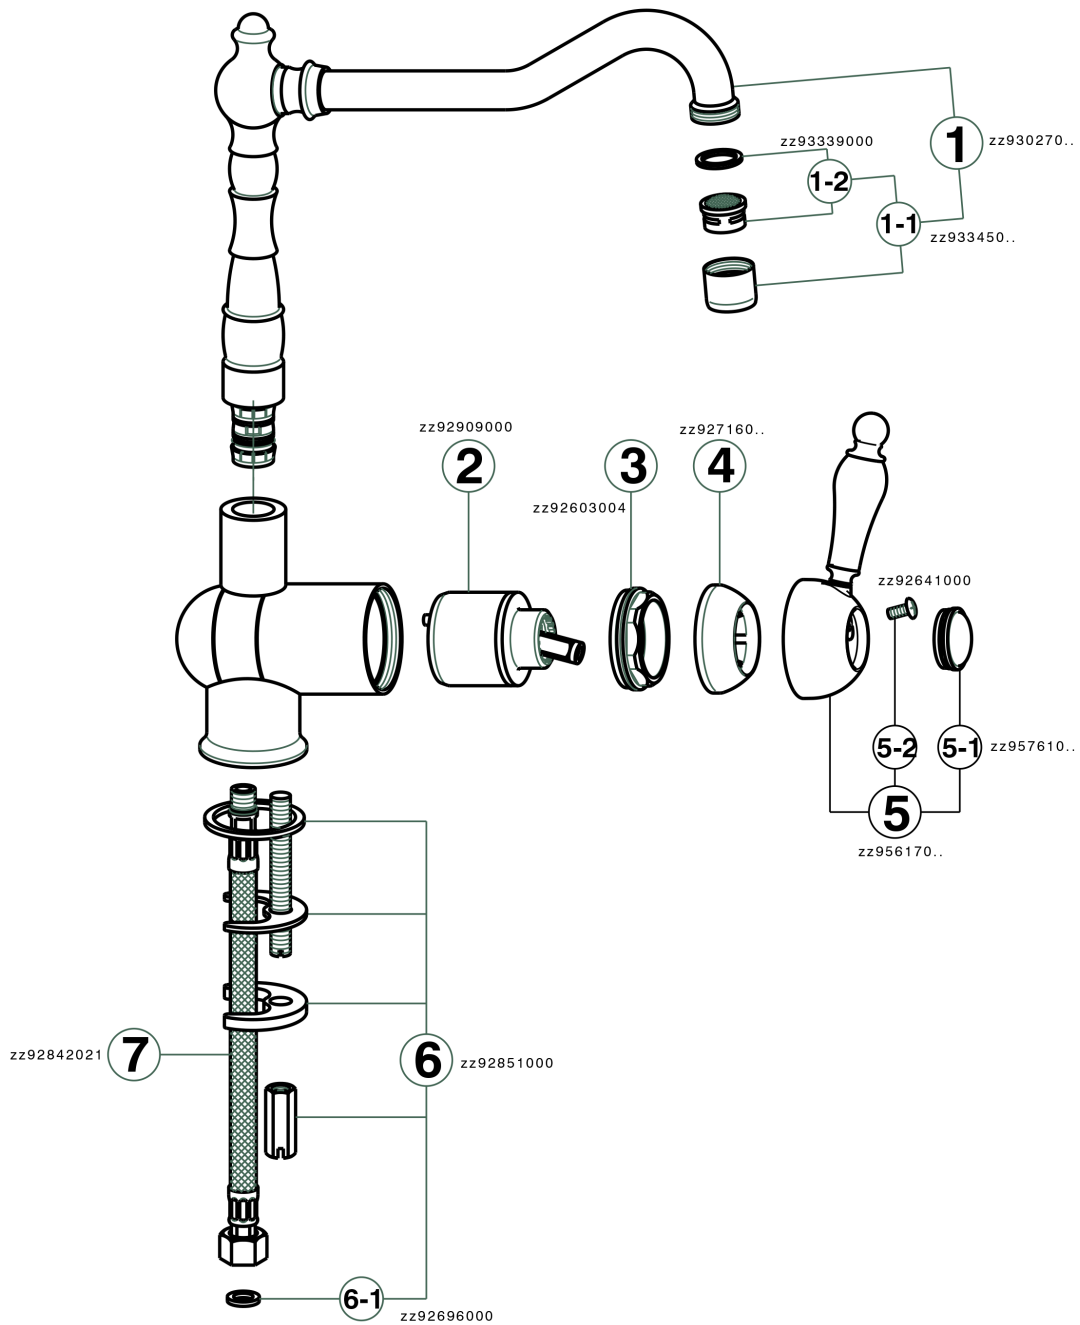

Single lever sink mixer with reclined spout ARCANA EMPRESS_EM001530

MODEL **EM001530**

Single lever sink mixer with reclined spout, swivel spout, G.3/8" stainless steel flexible hose

AVAILABLE FINISHINGS

-  **21** 21 Chrome
-  **24** 24 Gold
-  **26** 26 Old Copper
-  **27** 27 Old Bronze
-  **2A** 2A Satin Brushed Nickel
-  **74** 74 Chrome/Gold

CHARACTERISTICS

Cartridge Spare Parts **ZZ92909000**

43 mm Cartridge

Single lever sink mixer with reclined spout ARCANA EMPRESS_EM001530

EM001530

<https://en.cisal.it/single-lever-sink-mixer-with-reclined-spout-arcana-empress-em001530>

2026-06-05