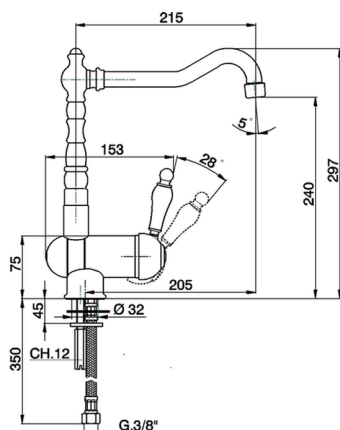

Single lever sink mixer with reclined spout ARCANA EMPRESS_EM001530

MODEL **EM001530**

Single lever sink mixer with reclined spout, swivel spout, G.3/8" stainless steel flexible hose

AVAILABLE FINISHINGS

-  **21** 21 Chrome
-  **24** 24 Gold
-  **26** 26 Old Copper
-  **27** 27 Old Bronze
-  **2A** 2A Satin Brushed Nickel
-  **74** 74 Chrome/Gold

CHARACTERISTICS

Cartridge Spare Parts **ZZ92909000**

43 mm Cartridge

Single lever sink mixer with reclined spout ARCANA EMPRESS_EM001530

EM001530

<https://en.cisal.it/single-lever-sink-mixer-with-reclined-spout-arcana-empress-em001530>

2026-06-05