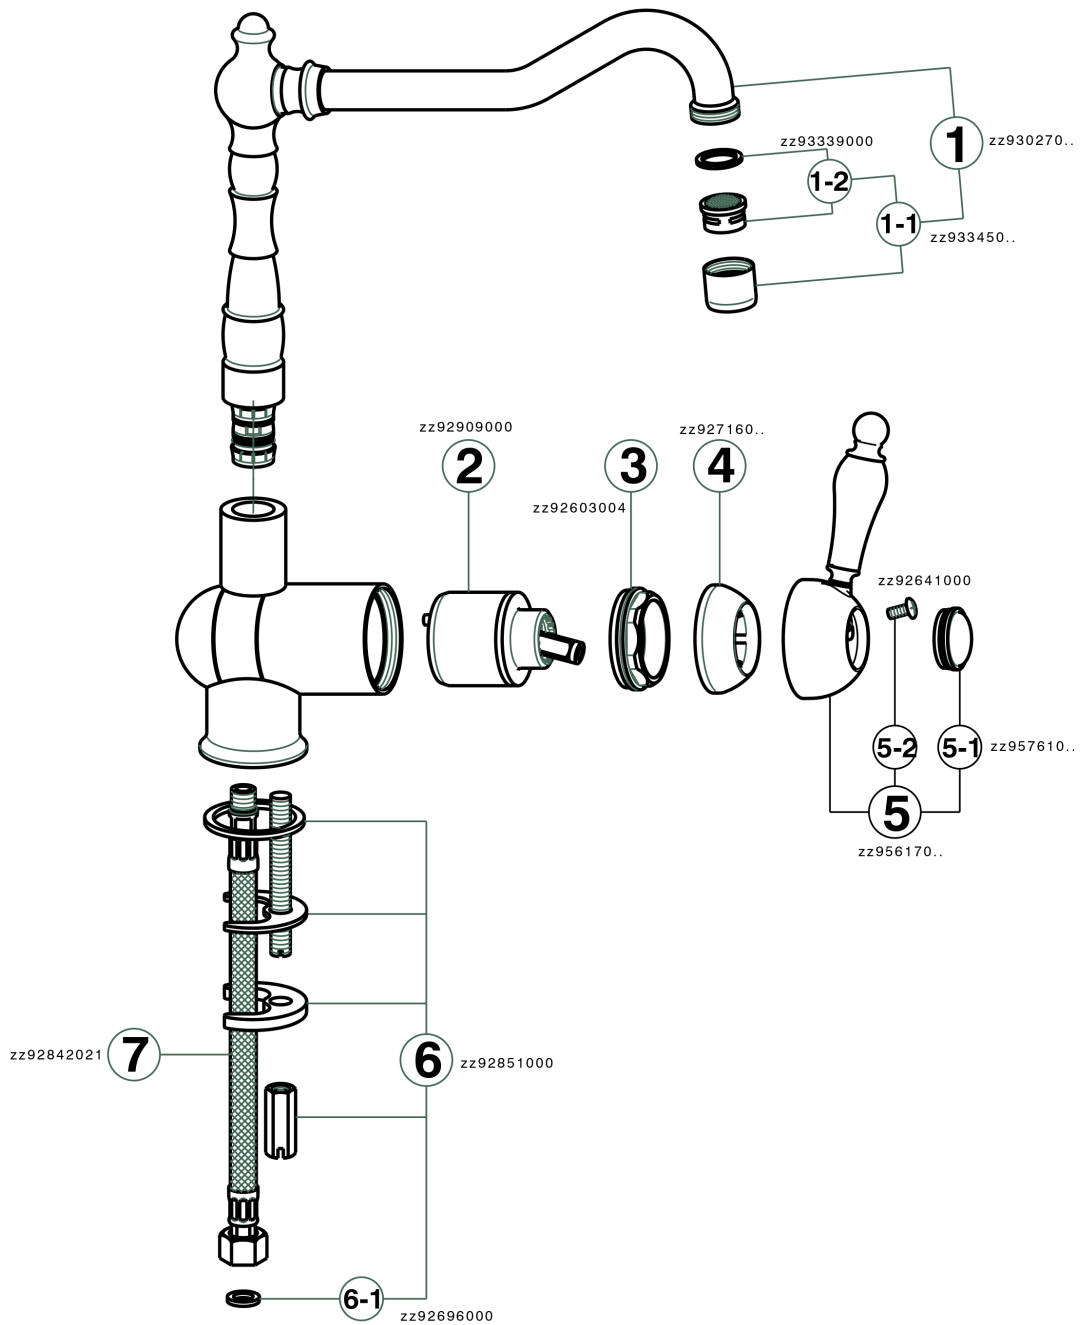

Single lever sink mixer with reclined spout ARCANA EMPRESS_EM001530

EM001530

<https://en.cisal.it/single-lever-sink-mixer-with-reclined-spout-arcana-empress-em001530>

2026-04-25