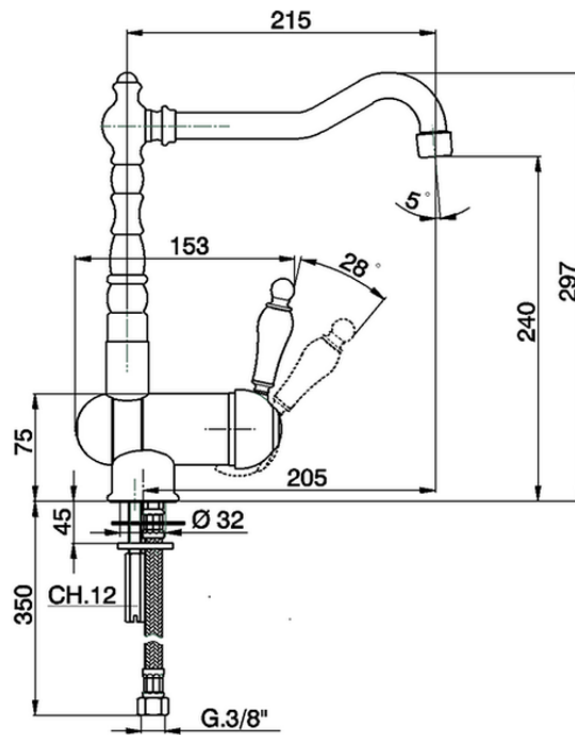

Single lever sink mixer with reclined spout ARCANA EMPRESS_EM001530

EM001530

<https://en.cisal.it/single-lever-sink-mixer-with-reclined-spout-arcana-empress-em001530>

2026-04-04