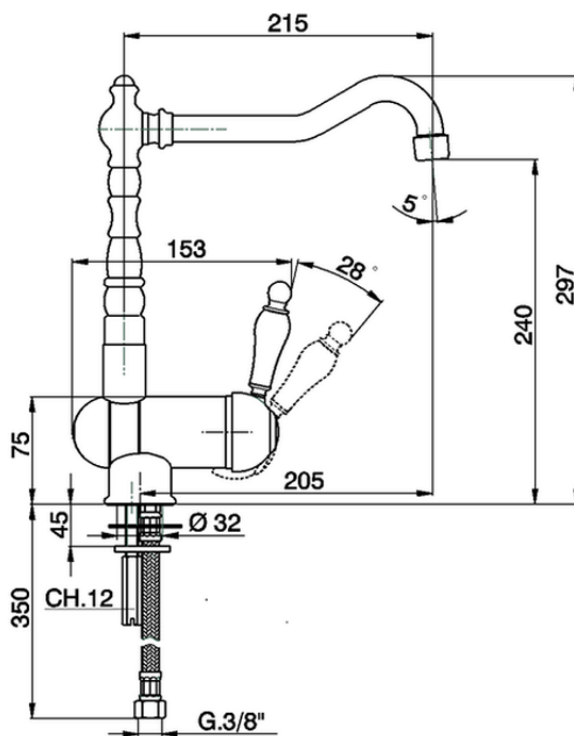

Single lever sink mixer with reclined spout ARCANA EMPRESS_EM001530

EM001530

<https://en.cisal.it/single-lever-sink-mixer-with-reclined-spout-arcana-empress-em001530>

2026-05-15