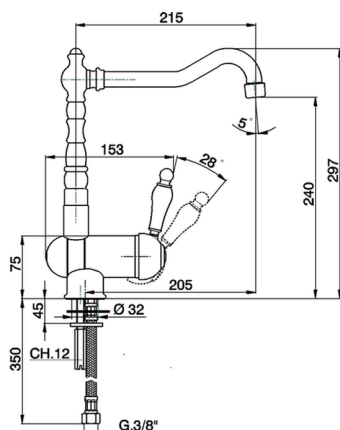

Single lever sink mixer with reclined spout ARCANA EMPRESS_EM001530

MODEL **EM001530**

Single lever sink mixer with reclined spout, swivel spout, G.3/8" stainless steel flexible hose

AVAILABLE FINISHINGS

-  **21** 21 Chrome
-  **24** 24 Gold
-  **26** 26 Old Copper
-  **27** 27 Old Bronze
-  **2A** 2A Satin Brushed Nickel
-  **74** 74 Chrome/Gold

CHARACTERISTICS

Cartridge Spare Parts **ZZ92909000**

43 mm Cartridge

Single lever sink mixer with reclined spout ARCANA EMPRESS_EM001530

EM001530

<https://en.cisal.it/single-lever-sink-mixer-with-reclined-spout-arcana-empress-em001530>

2026-05-15