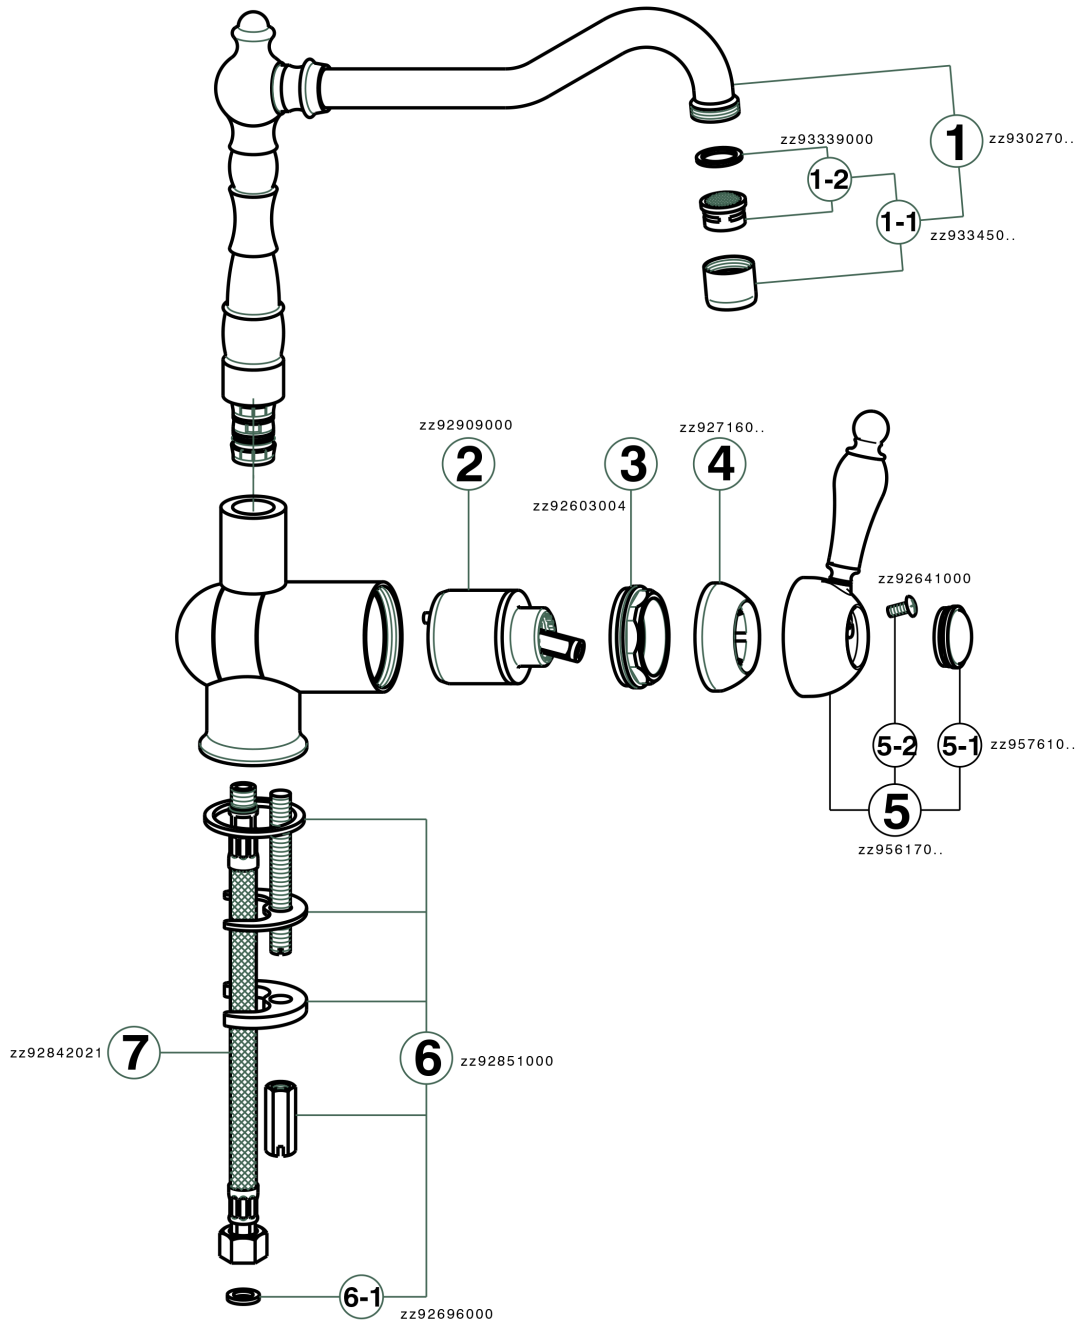

Single lever sink mixer with reclined spout ARCANA EMPRESS_EM001530

MODEL **EM001530**

Single lever sink mixer with reclined spout, swivel spout, G.3/8" stainless steel flexible hose

AVAILABLE FINISHINGS

-  **21** 21 Chrome
-  **24** 24 Gold
-  **26** 26 Old Copper
-  **27** 27 Old Bronze
-  **2A** 2A Satin Brushed Nickel
-  **74** 74 Chrome/Gold

CHARACTERISTICS

Cartridge Spare Parts **ZZ92909000**

43 mm Cartridge

Single lever sink mixer with reclined spout ARCANA EMPRESS_EM001530

EM001530

<https://en.cisal.it/single-lever-sink-mixer-with-reclined-spout-arcana-empress-em001530>

2026-05-15